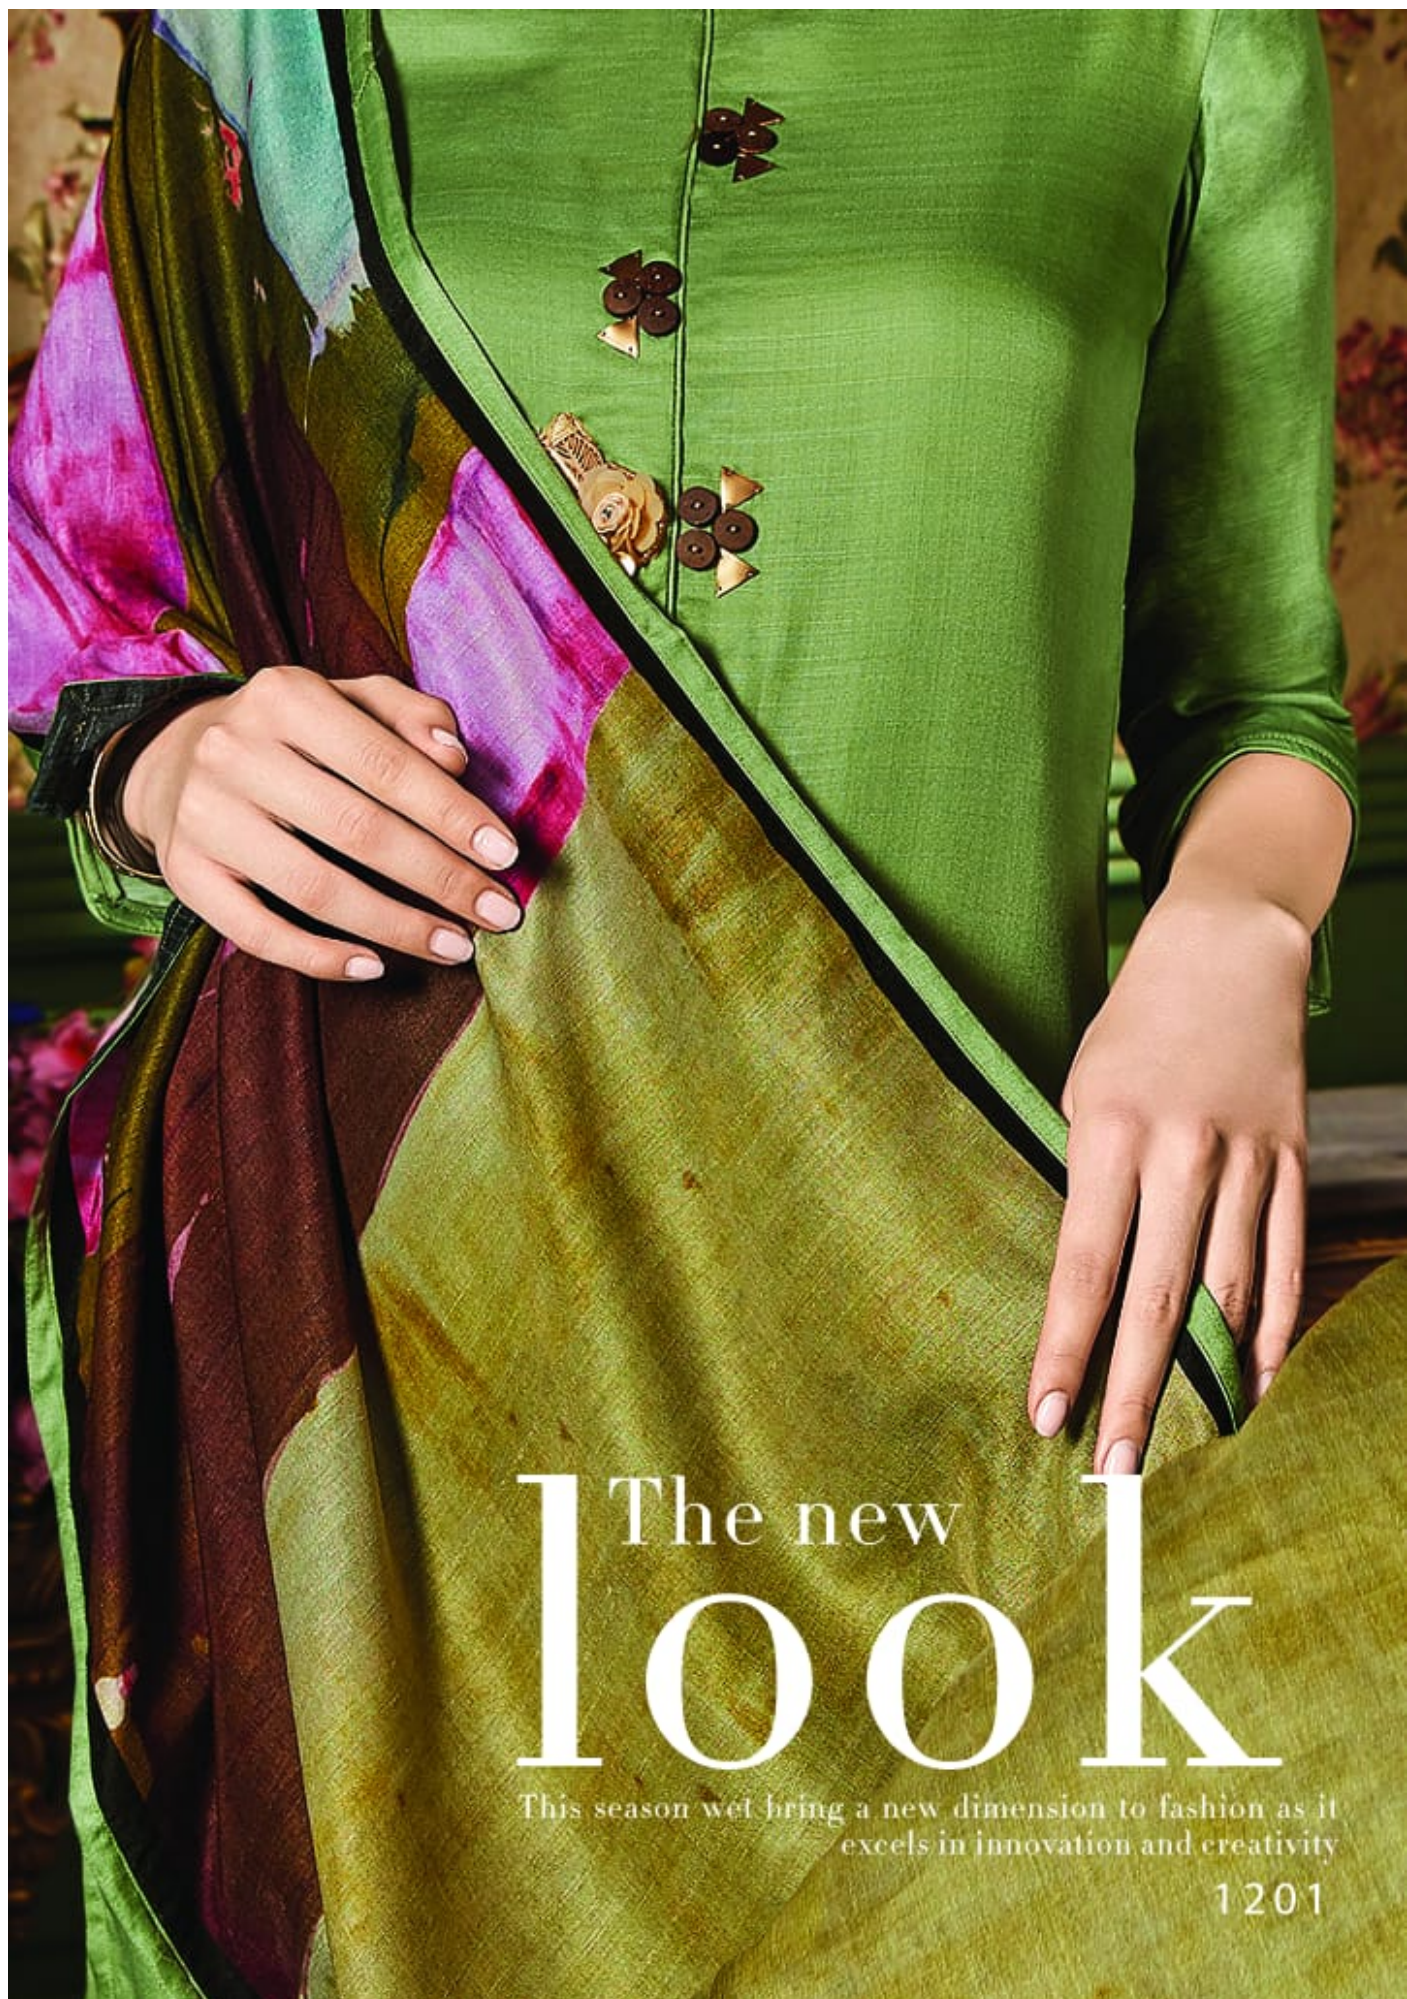

feminiStA..  
A female instinct

VOGUE

The look  
**brighten**

Fresh new stunning embroidery and textures make  
a personal stunning style statement...

feminiStA..  
A female instinct

FEEL THE  
E N  
C H A N T -  
I N G R A -  
D I A N C E O F  
S E A S O N  
W I T H R A N I,  
G R E E N &  
W H I T E P A T -  
T E R N  
B R I N G S I N A  
C O M P L E T E  
L O O K O F  
E L E -  
G A N C E  
A N D S I M -  
P L I C I T Y...

1205

The new  
**look**

This season we bring a new dimension to fashion as it  
excels in innovation and creativity

1201

feminiStA.  
A female instinct

feminiStA..  
A female instinct

VOGUE

Sensible colors, excellent designs and romantic moods gives perfect combination of sense and sensibility.