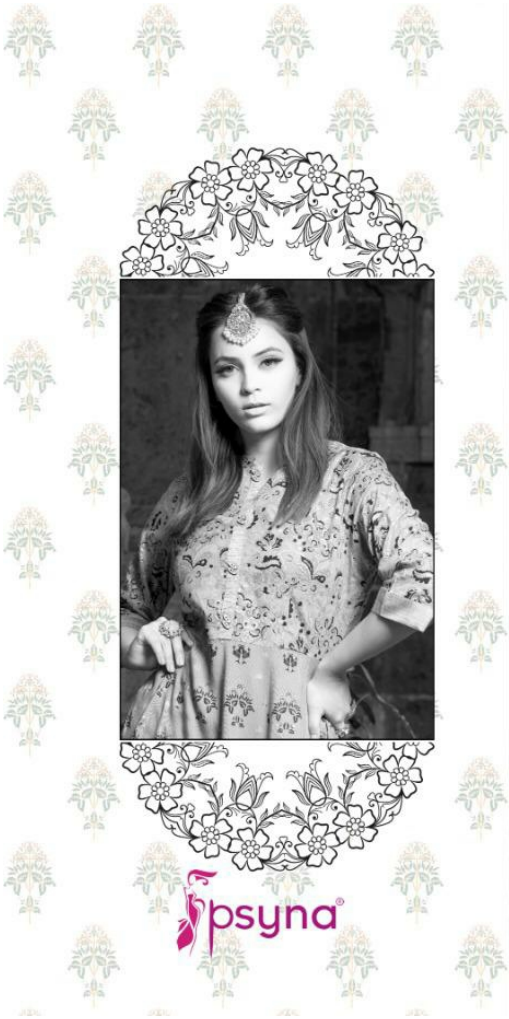

psyna®

Purity VOL-3

3001

3002

3003

3004

3005

3006

3007

psyna
Purity

psyna®

Purity
3006

psyna®

Purity
3003

A woman with long dark hair is wearing a black top with a gold geometric pattern and a black skirt with a large gold tassel. She is also wearing a gold headpiece and a large ring. The background is a blurred outdoor setting with trees and a stone wall.