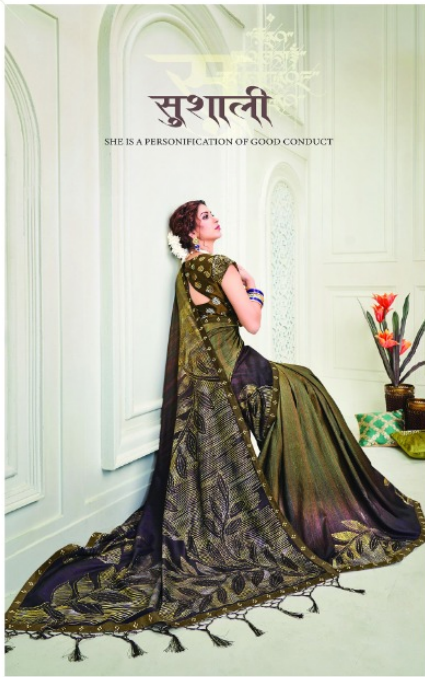

11502

11502

11513

सुभाग्या  
SHE BRINGS FORTUNE  
AND LUCK IN EVERY WAY

11511

11508

सुकन्या  
SHE IS THE PERSONIFICATION  
OF UTMOST BEAUTY

सुदर्शिनी

SHE IS THE ARCHETYPE  
OF THE 'INDIAN WOMAN'

11509

सुहेला  
SHE IS GENTLE, SHE IS TENDER

11506

सुरावी  
SHE IS AS GLORIOUS AS THE SUN

11503

11502

**NOTE : 5% GST WILL BE CHARGED EXTRA ON THE BELOW PRICES**

DESIGN NO	PRICE	SAREE FABRIC	BLOUSE FABRIC	SAREE COLOR	BLOUSE COLOR	SAREE WORK
11502	2305	silk fabric	Raw Silk	blue	blue	Metallic value addition,swarovski,crystals
11503	2095	silk fabric	Raw Silk	wine purple	wine	Metallic value addition,swarovski,crystals
11504	2095	silk fabric	Raw Silk	green	green	Metallic value addition,swarovski,crystals
11505	2265	silk fabric	Raw Silk	brown,musterd	musterd	Metallic value addition,swarovski,crystals
11506	2195	silk fabric	Raw Silk	rama,green	green	Metallic value addition,swarovski,crystals
11507	2095	silk fabric	Raw Silk	mehndi musterd	musterd	Metallic value addition,swarovski,crystals
11508	2085	silk fabric	Raw Silk	green,morepeach	green	Metallic value addition,swarovski,crystals
11509	2095	silk fabric	Raw Silk	green	green	Metallic value addition,swarovski,crystals
11510	1805	silk fabric	Raw Silk	grey,blue	blue	Thread Embroidery
11511	1765	silk fabric	Raw Silk	maroon ,purpel,mehndi	maroon	kantha embroidey ,kalamkari print
11512	1835	silk fabric	Raw Silk	musterd	musterd	Thread Embroidery,kalamkari print
11513	1865	silk fabric	Raw Silk	liril	brown	Thread Embroidery
11514	2295	silk fabric	Raw Silk	wine,mehndi	wine	Metallic value addition,swarovski,crystals
11515	1965	silk fabric	Raw Silk	black -olive green	black	kalmkari print kantha embroidey