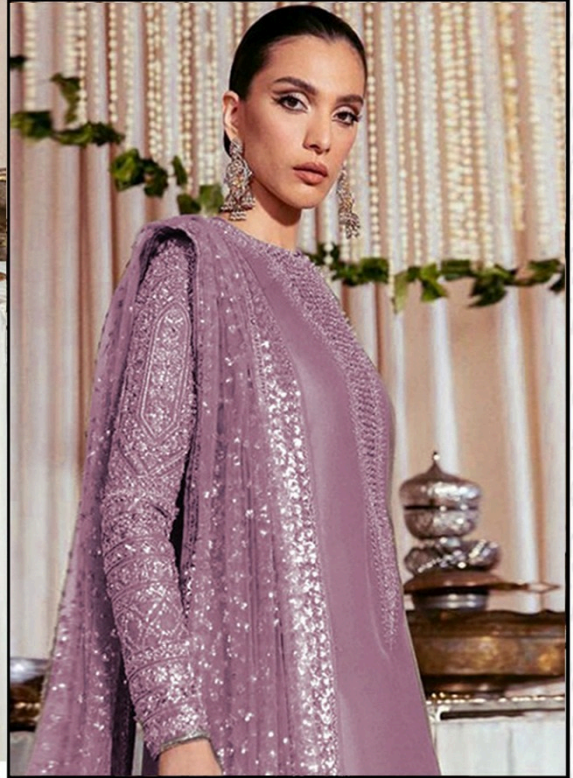

1031 B

**TOP- FOX GEORGETTE WITH
EMBROIDERY
BOTTOM- SANTOON
INNER- SANTOON
DUPATTA- NET WITH EMBROIDERY**

1031 B

**TOP- FOX GEORGETTE WITH
EMBROIDERY
BOTTOM- SANTOON
INNER- SANTOON
DUPATTA- NET WITH EMBROIDERY**

1031 A

**TOP- FOX GEORGETTE WITH
EMBROIDERY
BOTTOM- SANTOON
INNER- SANTOON
DUPATTA- NET WITH EMBROIDERY**