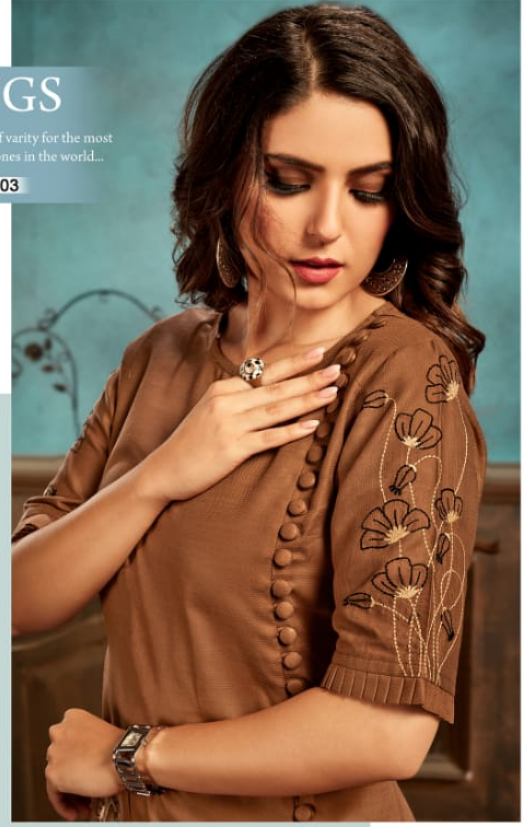

7chanel™
— FASHION —
SUNFLOWER

H
Catch w
this c

7chanel™
— FASHION —
SUNFLOWER

Fi
Catch w
this c

7chanel™
FASHION
SUNFLOWER

ESSENZA

Bright colour is one of the strongest Fashion statement of the season and bold give Fashion a more ethereal and exotic effect.

D.NO-1002

7chanel™
— FASHION —
SUNFLOWER

D.NO-1001

D.NO-1002

D.NO-1003

D.NO-1004

D.NO-1005

D.NO-1006

SUNFLOWER

BRINGS

Brings a whole new range of variety for the most inspiring and colourful ones in the world...

D.NO-1003

7chanel™
— FASHION —

our elegant collection and fashion
define true quintessence in women