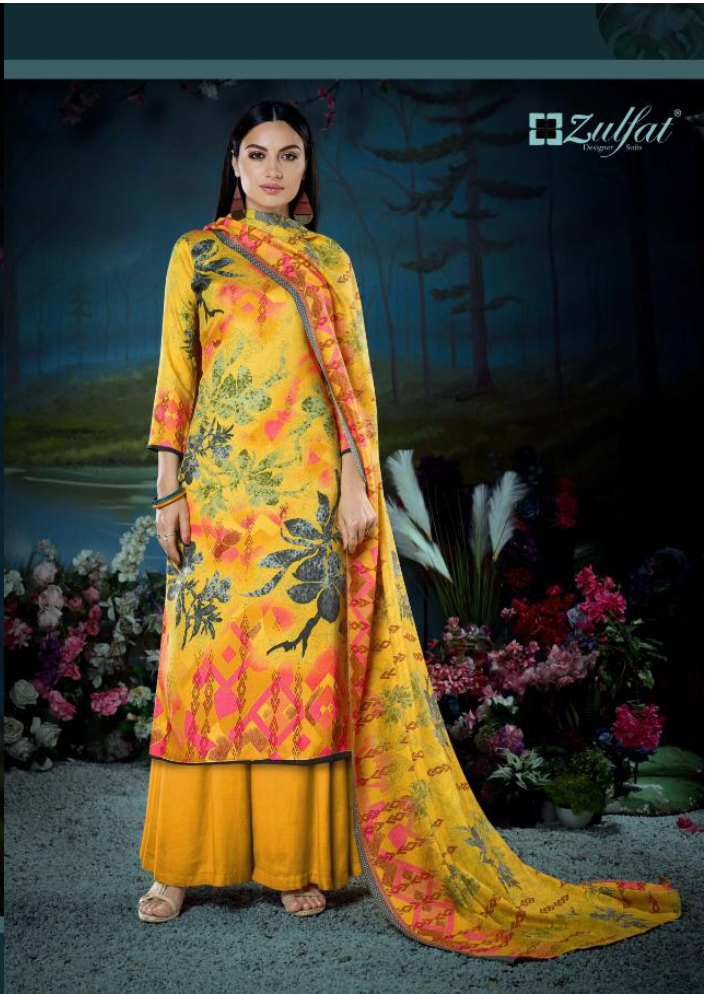

Zuffat
Designs Sarees