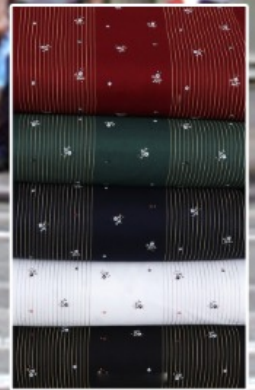

Fuzion Feb

PRIYA Vol- 11  
Floor Length Gown  
L (40), XL(42), XXL (44)

Fuzion Feb

PRIYA Vol-11  
Floor Length Gown  
L (40), XL(42), XXL (44)

Fuzion Feb

PRIYA Vol- 11  
Floor Length Gown  
L (40), XL(42), XXL (44)

Fuzion Feb

PRIYA Vol- 11  
Floor Length Gown  
L (40), XL(42), XXL (44)

Fuzion Feb

PRIYA Vol- 11  
Floor Length Gown  
L (40), XL (42), XXL (44)

Fuzion Feb

PRIYA Vol- 11  
Floor Length Gown  
L (40), XL(42), XXL (44)

Fuzion Feb

PRIYA Vol-11  
Floor Length Gown  
L (40), XL(42), XXL (44)

Fuzion Feb

PRIYA Vol-11  
Floor Length Gown  
L (40), XL(42), XXL (44)

Fuzion Feb

PRIYA Vol- 11  
Floor Length Gown  
L (40), XL(42), XXL (44)