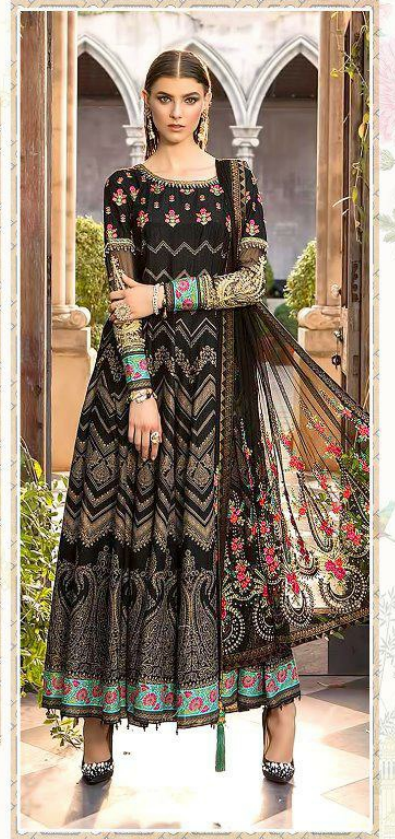

Shree®

1636

MARIYA.B. SUPER
NX
Lawn Collection
Vol-2