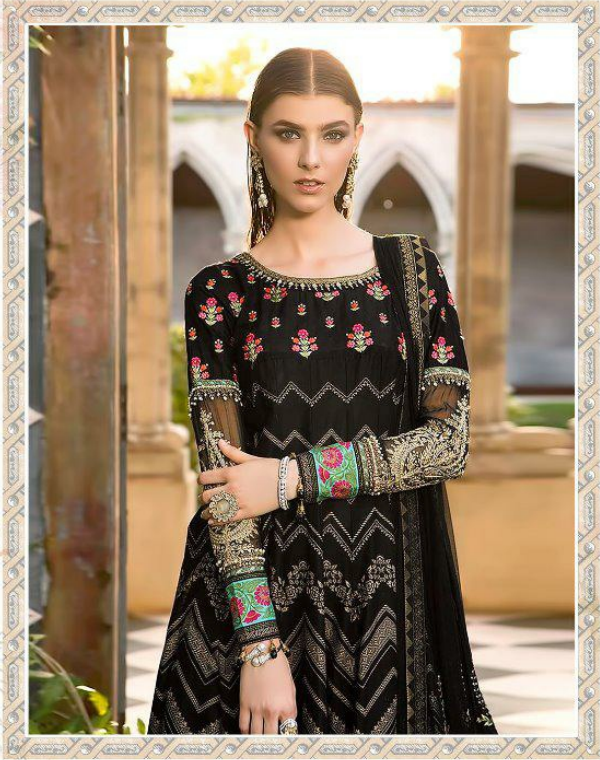

Shree®

1636

MARIYA.B. SUPER
NX
Lawn Collection
Vol-2