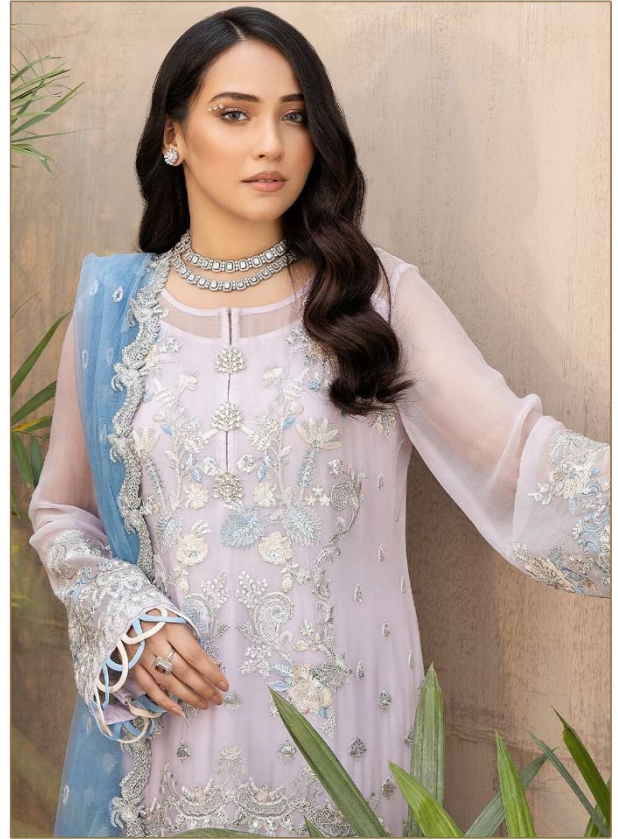

*Serena*<sup>®</sup>  
Pakistani Suit

A BRAND BY  MEGHA EXPORT

**S - 144**

TOP - ORGANZA HEAVY EMBROIDERED  
WITH GPO LACE

BOTTOM - INNER/ HEVEY SHANTUN

DUPATTA - ORGANZA HEAVY EMBROIDERED  
WITH LACE

*Serena*<sup>®</sup>  
Pakistani Suit

A BRAND BY  MEGHA EXPORT

**S - 144**

TOP - ORGANZA HEAVY EMBROIDERED  
WITH GPO LACE

BOTTOM - INNER/ HEVEY SHANTUN

DUPATTA - ORGANZA HEAVY EMBROIDERED  
WITH LACE

Sesina  
S-144

TOP: ORGANZA HEAVY EMBROIDERED WITH GPO LACE  
BOTTOM: INNER: HEVY SHANTUN  
DUPATTA: ORGANZA HEAVY EMBROIDERED WITH LACE