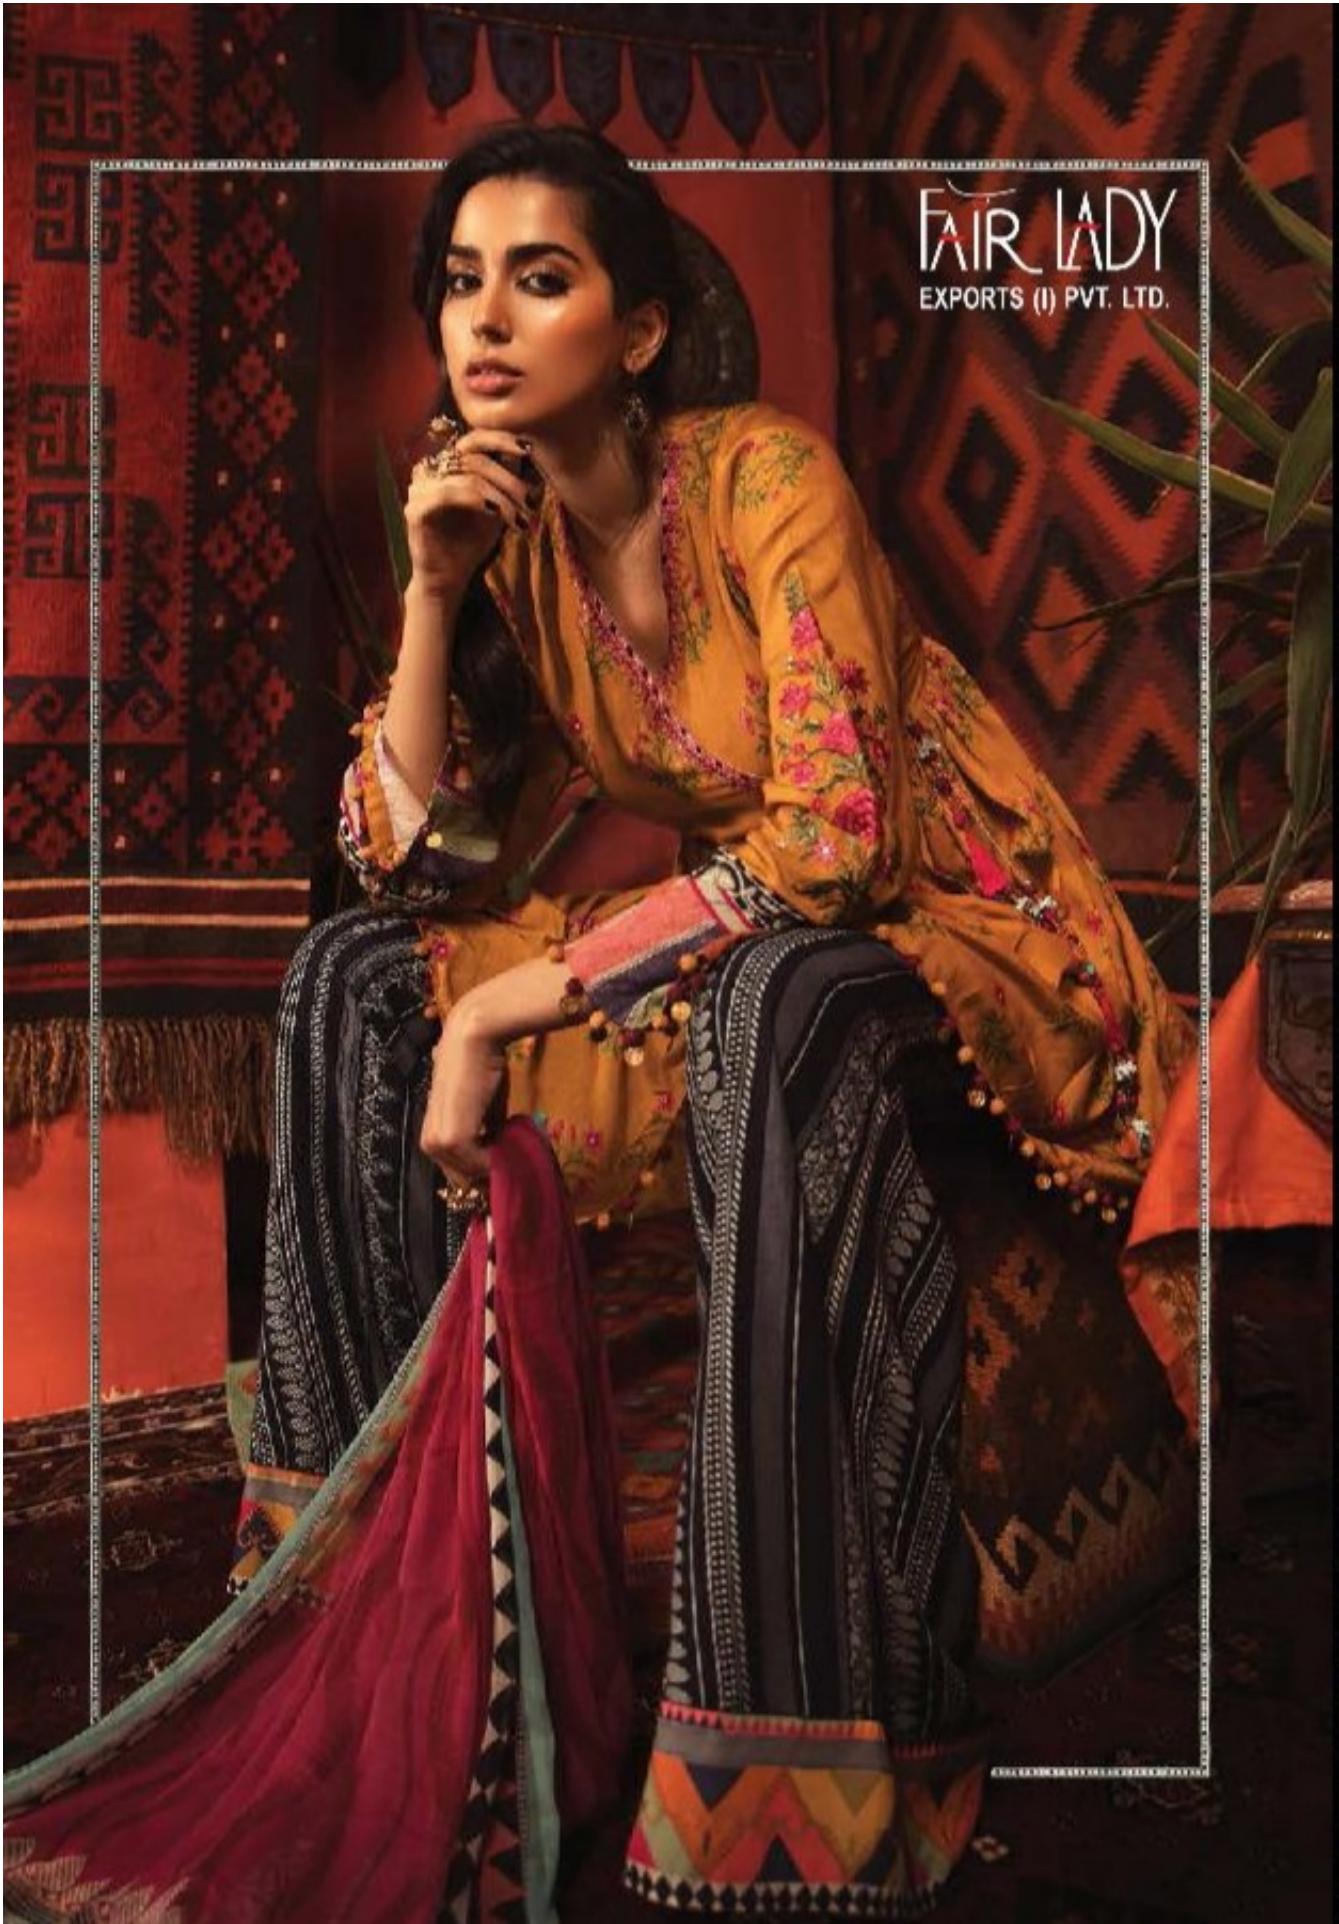

FAIR LADY
EXPORTS (I) PVT. LTD.