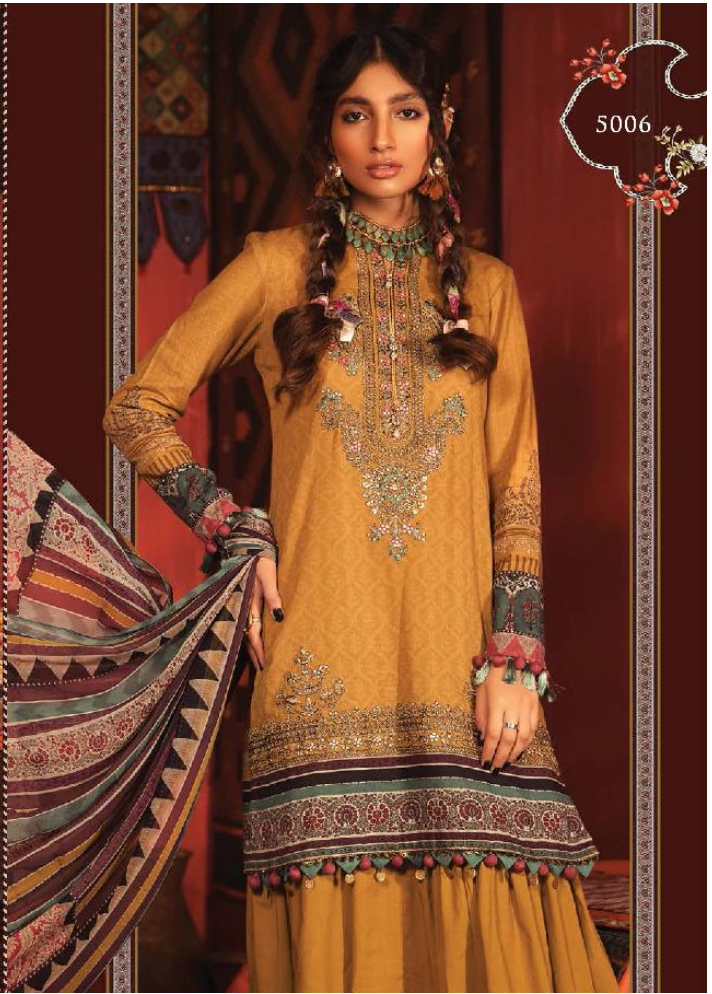

5006

D.NO	TOP	BOTTOM	DUPATTA	RATE
5001	PURE DIGITAL PRINT PASHMINA WITH NECK AND LACE BORDER	PURE PASHMINA PRINT	PURE PASHMINA SHAWL PRINT	699
5002	PURE DIGITAL PRINT PASHMINA WITH NECK EMBROIDERY	PURE PASHMINA DYED	PURE PASHMINA SHAWL PRINT	699
5003	PURE DIGITAL PRINT PASHMINA WITH NECK EMBROIDERY	PURE PASHMINA DYED	PURE PASHMINA SHAWL PRINT	699
5004	PURE DIGITAL PRINT PASHMINA WITH NECK EMBROIDERY	PURE PASHMINA DYED	PURE PASHMINA SHAWL PRINT	699
5005	PURE DIGITAL PRINT PASHMINA WITH NECK & DAMAN EMBROIDERY	PURE PASHMINA PRINT	PURE PASHMINA SHAWL PRINT	699
5006	PURE DIGITAL PRINT PASHMINA WITH NECK EMBROIDERY	PURE PASHMINA DYED	PURE PASHMINA SHAWL PRINT	699
5007	PURE DIGITAL PRINT PASHMINA WITH NECK EMBROIDERY	PURE PASHMINA DYED	PURE PASHMINA SHAWL PRINT	699
5008	PURE DIGITAL PRINT PASHMINA WITH NECK EMBROIDERY	PURE PASHMINA DYED	PURE PASHMINA SHAWL PRINT	699