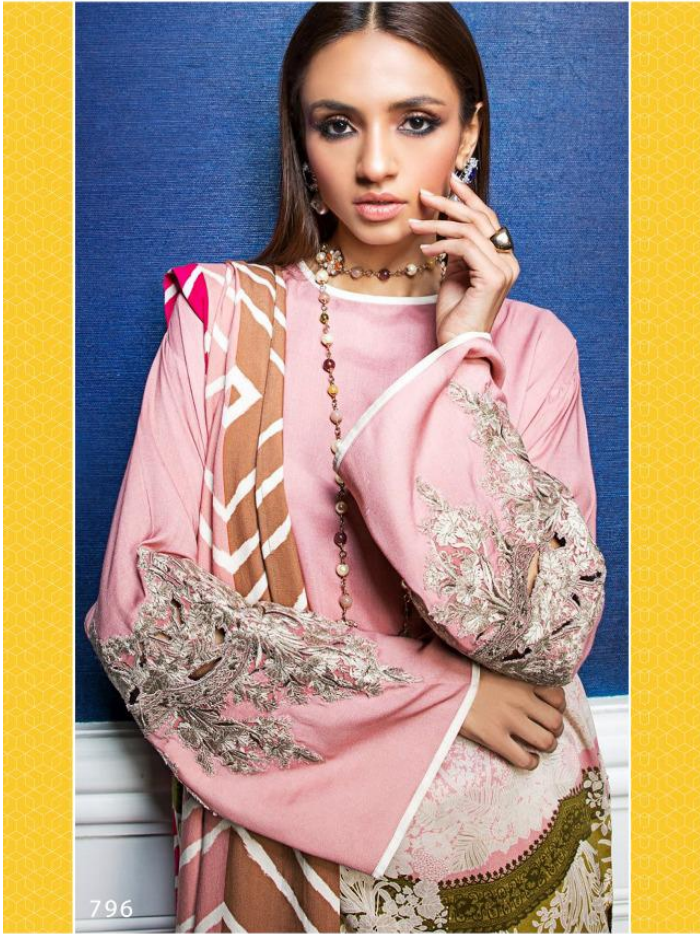

# HIGH ELEGANCE

795

FASHIONS FADE. STYLE IS ETERNAL

BEAUTY

**DEEPSY**  
suits

PRESENTING TO YOU OUR NEW CATALOGUE

SANA SAFINAZ  
**MUZZLIN**  
PASMINA COLLECTION

DESIGN NO	CATLLOG NAME	DESGRIPTION	RATE
791	SANA SAFINAZ <b>MUZZLIN</b> PASMINA COLLECTION	TOP : Pasma with embroidery BOTTOM : Pasma print / solid DUPATTA : Pasma sholl	699
792	SANA SAFINAZ <b>MUZZLIN</b> PASMINA COLLECTION	TOP : Pasma with embroidery BOTTOM : Pasma print / solid DUPATTA : Pasma sholl	699
793	SANA SAFINAZ <b>MUZZLIN</b> PASMINA COLLECTION	TOP : Pasma with embroidery BOTTOM : Pasma print / solid DUPATTA : Pasma sholl	699
794	SANA SAFINAZ <b>MUZZLIN</b> PASMINA COLLECTION	TOP : Pasma with embroidery BOTTOM : Pasma print / solid DUPATTA : Pasma sholl	699
795	SANA SAFINAZ <b>MUZZLIN</b> PASMINA COLLECTION	TOP : Pasma with embroidery BOTTOM : Pasma print / solid DUPATTA : Pasma sholl	699
796	SANA SAFINAZ <b>MUZZLIN</b> PASMINA COLLECTION	TOP : Pasma with embroidery BOTTOM : Pasma print / solid DUPATTA : Pasma sholl	699