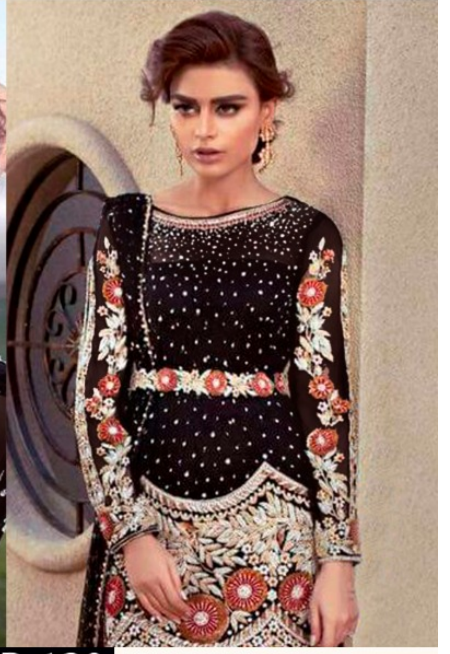

Ramsha™

#R-120

TOP- GEORGET WITH HEAVY EMBROIDERY WORK
BOTTOM- BANARSI JACARD
DUPATTA - NET WITH HEAVY EMBROIDERY

Ramsha™

#R-120

TOP- GEORGET WITH HEAVY EMBROIDERY WORK
BOTTOM- BANARSI JACARD
DUPATTA - NET WITH HEAVY EMBROIDERY