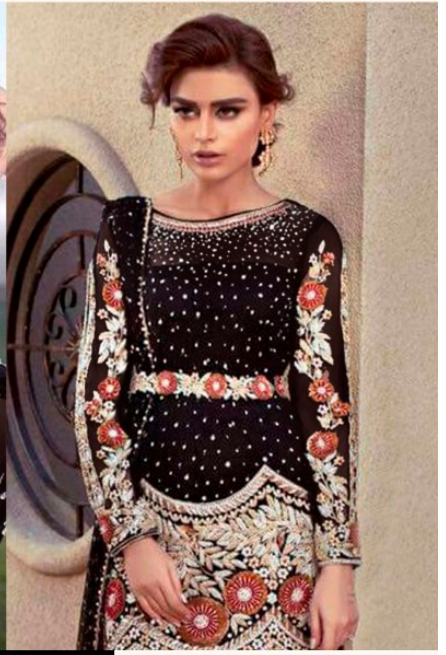

Ramsha™

#R-120

TOP- GEORGET WITH HEAVY EMBROIDERY WORK
BOTTOM- BANARSI JACARD
DUPATTA - NET WITH HEAVY EMBROIDERY

Ramsha™

#R-120

TOP- GEORGET WITH HEAVY EMBROIDERY WORK
BOTTOM- BANARSI JACARD
DUPATTA - NET WITH HEAVY EMBROIDERY