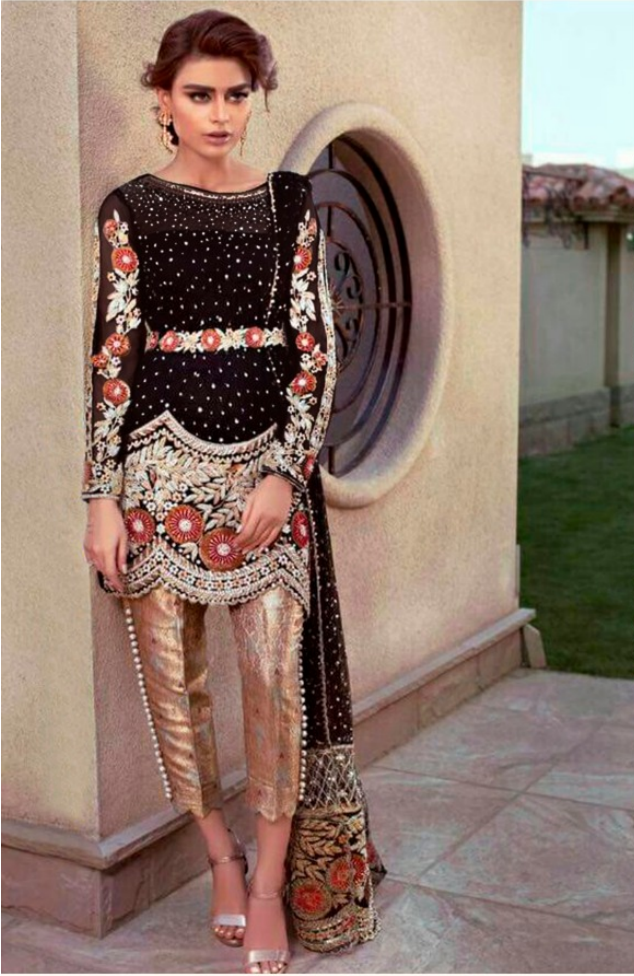

Ramsha™

#R-120

TOP- GEORGET WITH HEAVY EMBROIDERY WORK
BOTTOM- BANARSI JACARD
DUPATTA - NET WITH HEAVY EMBROIDERY

Ramsha™

#R-120

TOP- GEORGET WITH HEAVY EMBROIDERY WORK
BOTTOM- BANARSI JACARD
DUPATTA - NET WITH HEAVY EMBROIDERY