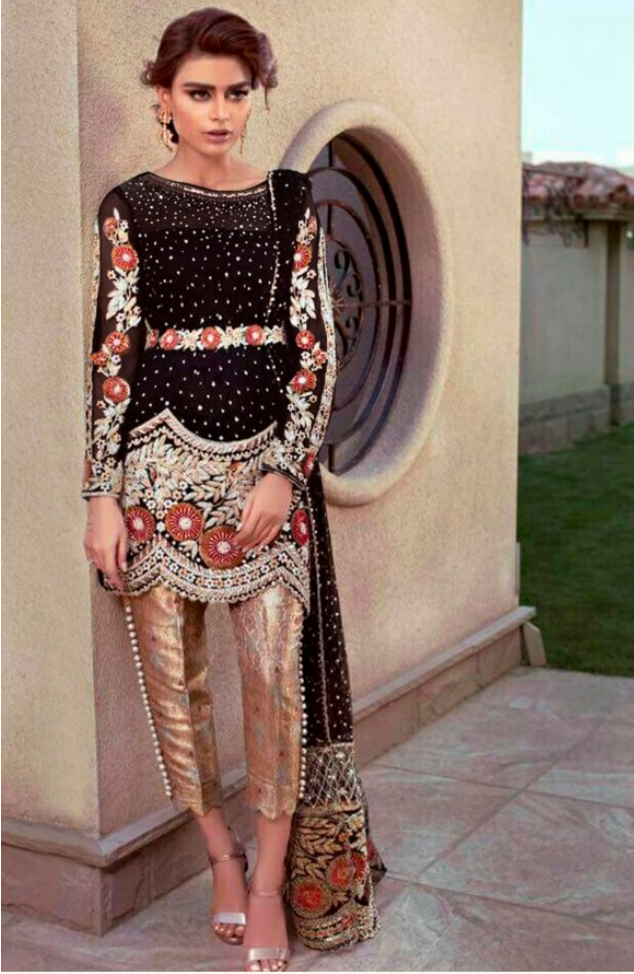

Ramsha™

#R-120

TOP- GEORGET WITH HEAVY EMBROIDERY WORK
BOTTOM- BANARSI JACARD
DUPATTA - NET WITH HEAVY EMBROIDERY

Ramsha™

#R-120

TOP- GEORGET WITH HEAVY EMBROIDERY WORK
BOTTOM- BANARSI JACARD
DUPATTA - NET WITH HEAVY EMBROIDERY