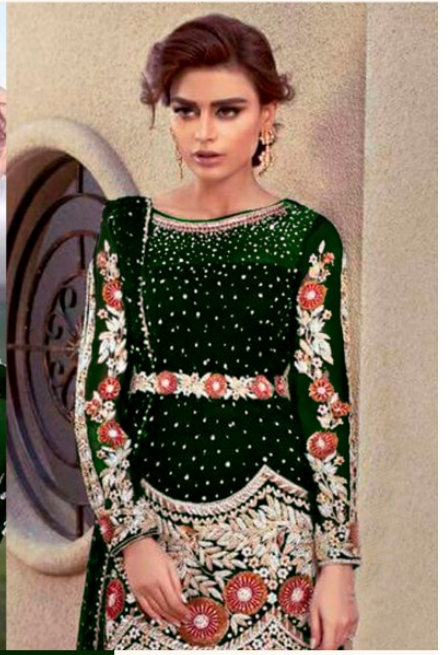

Ramsha™

#R-120

TOP- GEORGET WITH HEAVY EMBROIDERY WORK
BOTTOM- BANARSI JACARD
DUPATTA - NET WITH HEAVY EMBROIDERY

Ramsha™

#R-120

TOP- GEORGET WITH HEAVY EMBROIDERY WORK
BOTTOM- BANARSI JACARD
DUPATTA - NET WITH HEAVY EMBROIDERY