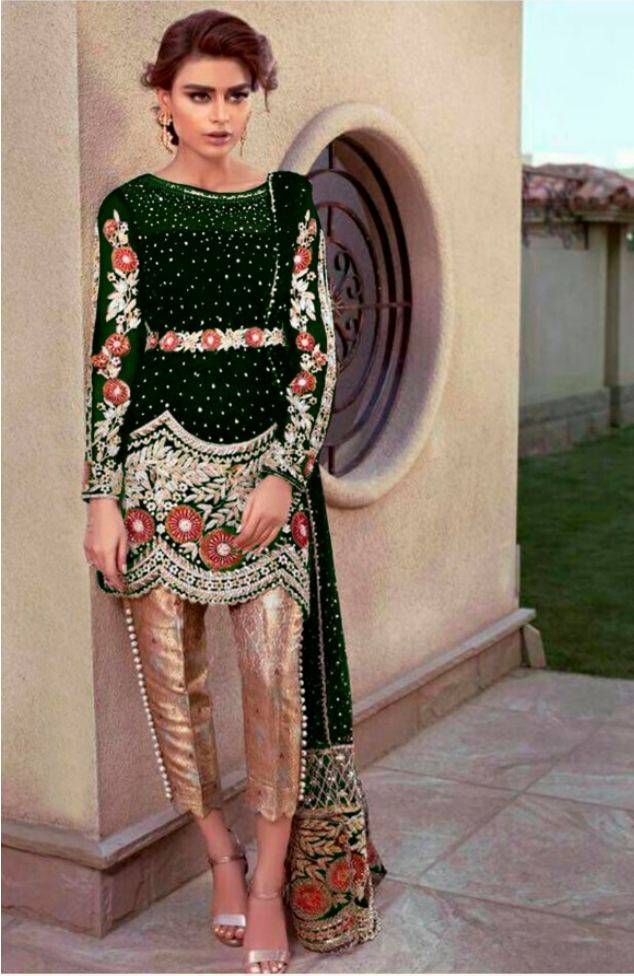

Ramsha™

#R-120

TOP- GEORGET WITH HEAVY EMBROIDERY WORK
BOTTOM- BANARSI JACARD
DUPATTA - NET WITH HEAVY EMBROIDERY

Ramsha™

#R-120

TOP- GEORGET WITH HEAVY EMBROIDERY WORK
BOTTOM- BANARSI JACARD
DUPATTA - NET WITH HEAVY EMBROIDERY