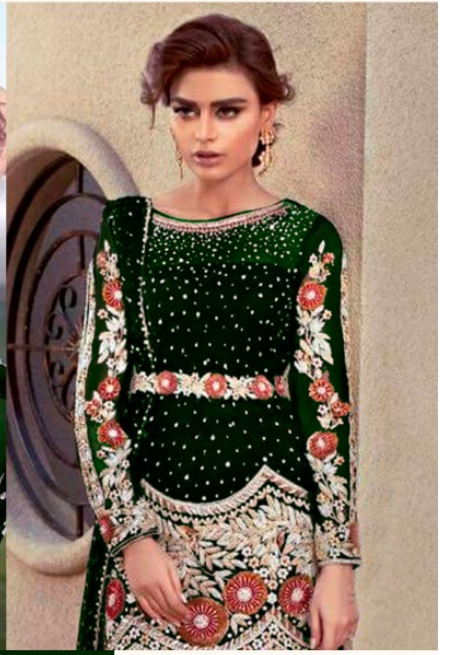

Ramsha™

#R-120

TOP- GEORGET WITH HEAVY EMBROIDERY WORK
BOTTOM- BANARSI JACARD
DUPATTA - NET WITH HEAVY EMBROIDERY

Ramsha™

#R-120

TOP- GEORGET WITH HEAVY EMBROIDERY WORK
BOTTOM- BANARSI JACARD
DUPATTA - NET WITH HEAVY EMBROIDERY