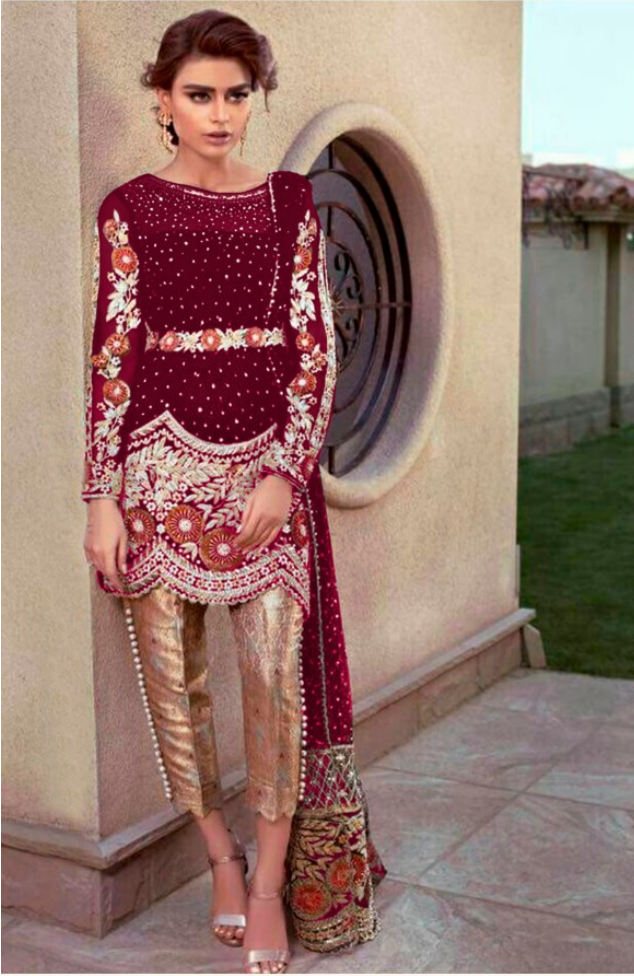

Ramsha™

#R-120

TOP- GEORGET WITH HEAVY EMBROIDERY WORK
BOTTOM- BANARSI JACARD
DUPATTA - NET WITH HEAVY EMBROIDERY

Ramsha™

#R-120

TOP- GEORGET WITH HEAVY EMBROIDERY WORK

BOTTOM- BANARSI JACARD

DUPATTA - NET WITH HEAVY EMBROIDERY