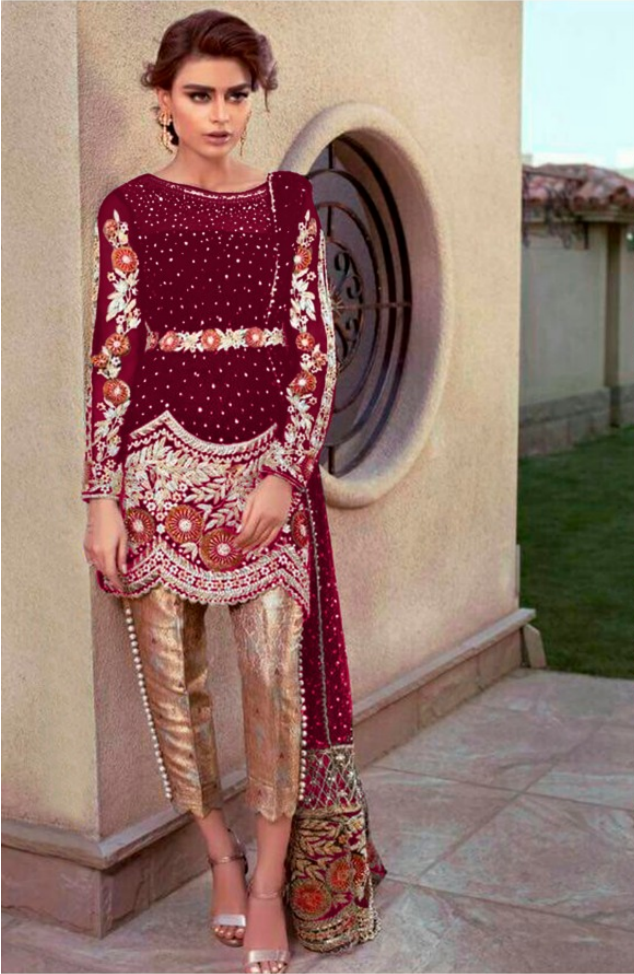

Ramsha™

#R-120

TOP- GEORGET WITH HEAVY EMBROIDERY WORK
BOTTOM- BANARSI JACARD
DUPATTA - NET WITH HEAVY EMBROIDERY

Ramsha™

#R-120

TOP- GEORGET WITH HEAVY EMBROIDERY WORK

BOTTOM- BANARSI JACARD

DUPATTA - NET WITH HEAVY EMBROIDERY