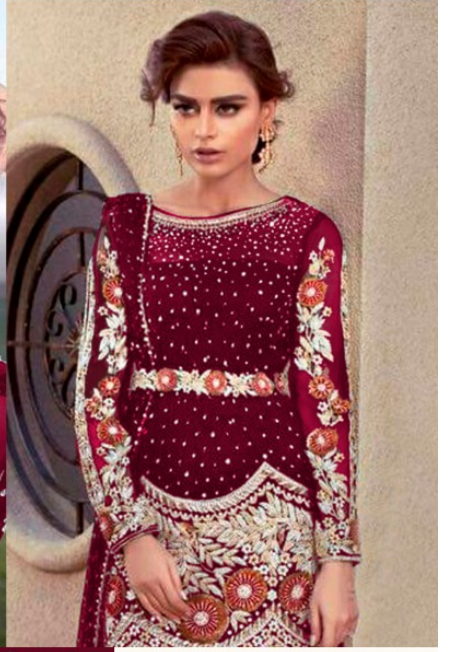

Ramsha™

#R-120

TOP- GEORGET WITH HEAVY EMBROIDERY WORK
BOTTOM- BANARSI JACARD
DUPATTA - NET WITH HEAVY EMBROIDERY

Ramsha™

#R-120

TOP- GEORGET WITH HEAVY EMBROIDERY WORK

BOTTOM- BANARSI JACARD

DUPATTA - NET WITH HEAVY EMBROIDERY