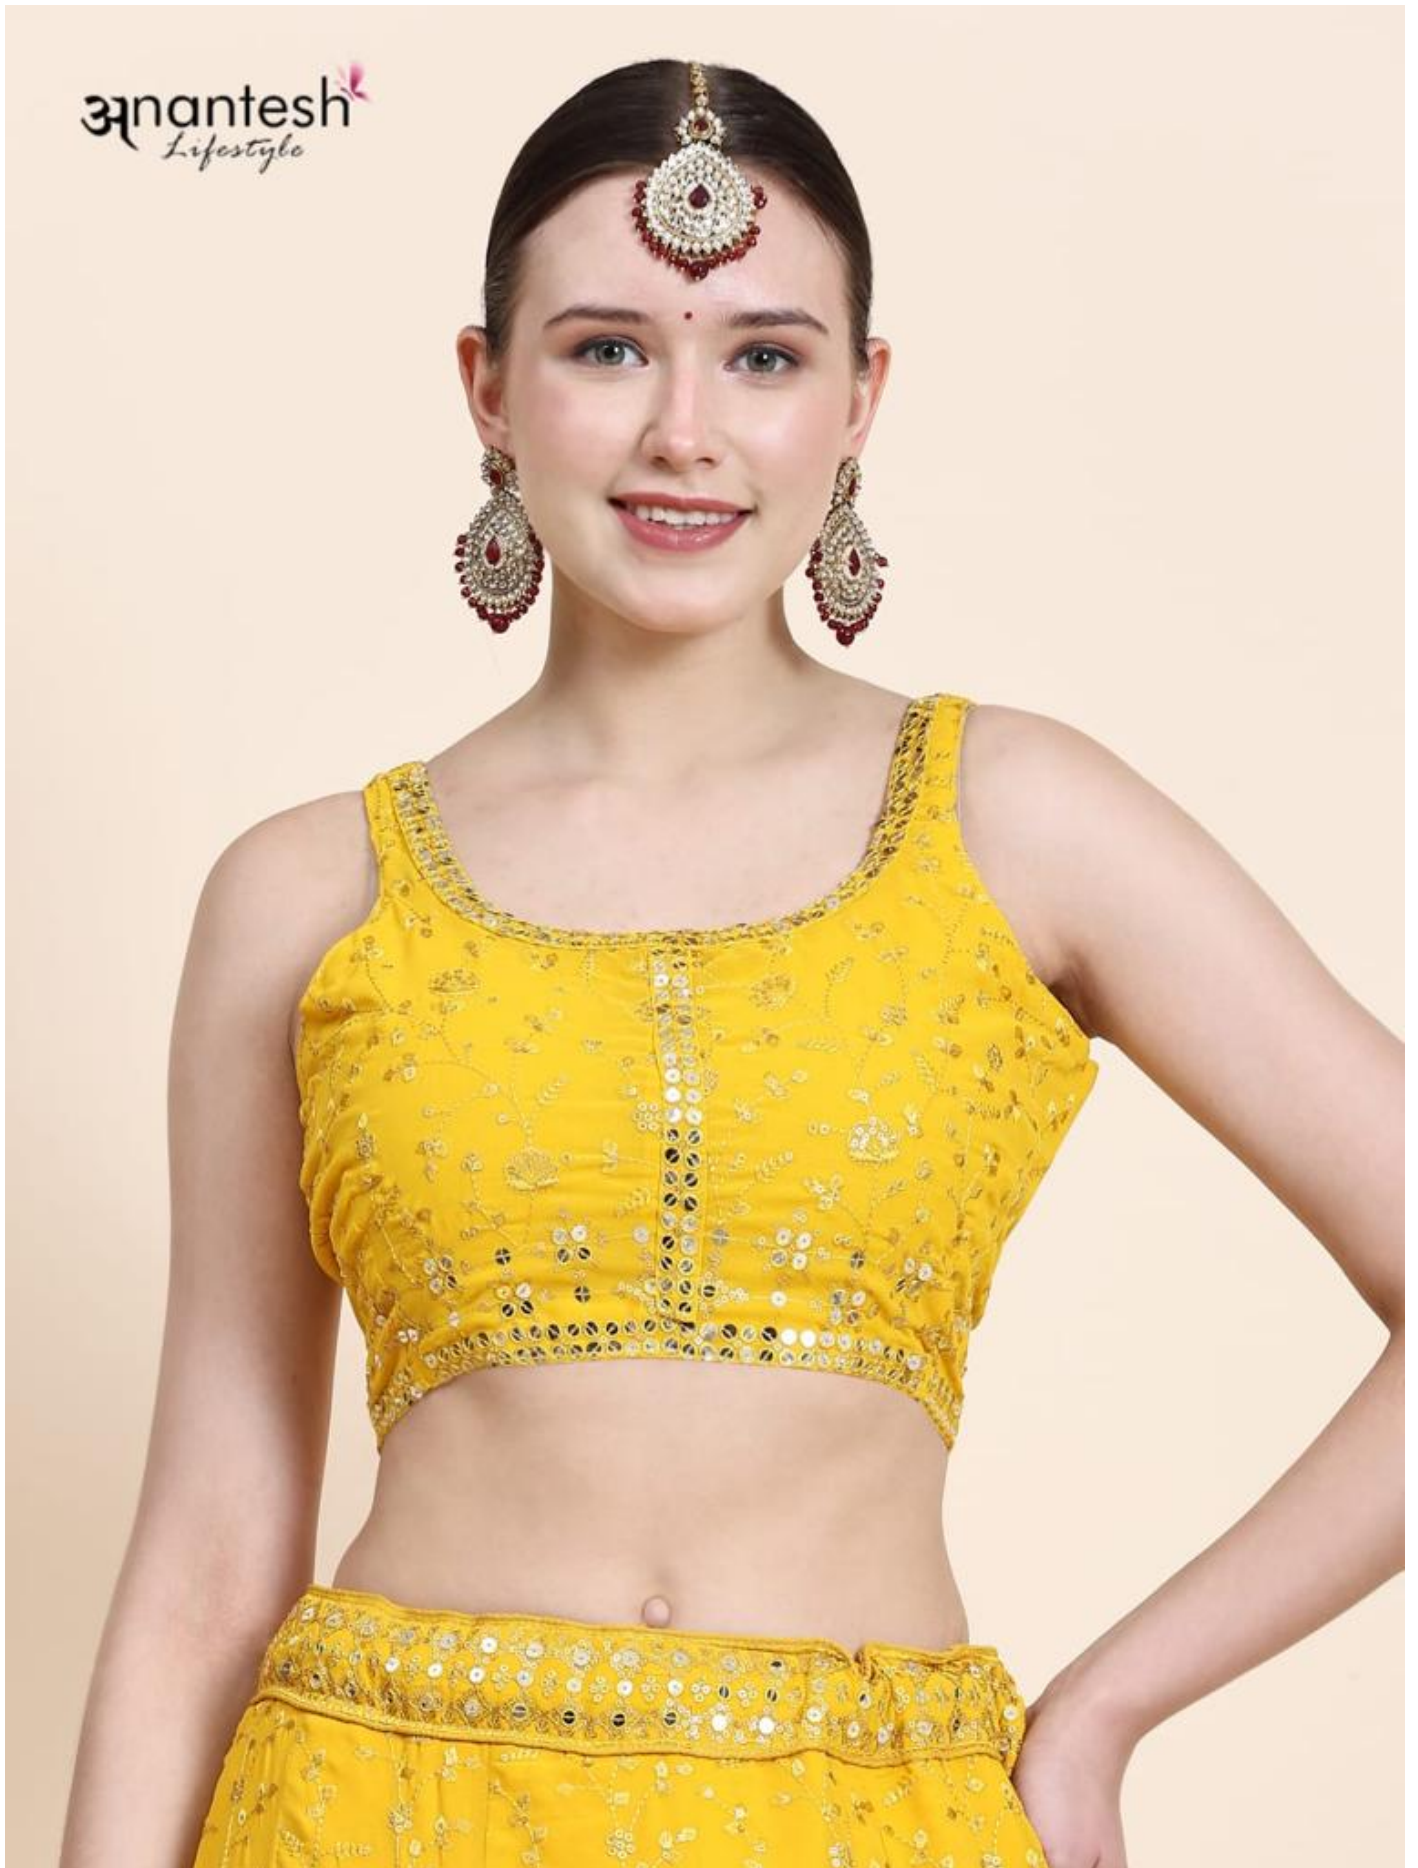

Anantesh
Lifestyle