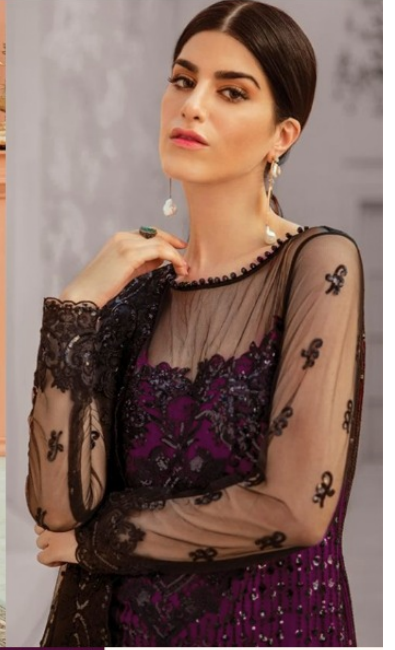

Ramsha®

#R-183-C

TOP- BUTTER FLY NET WITH HEAVY EMBROIDERY

BOTTOM- DULL SANTOON

DUPATTA - NET WITH HEAVY EMBROIDERY

Ramsha[®]

#R-183-C

TOP- BUTTER FLY NET WITH HEAVY EMBROIDERY

BOTTOM- DULL SANTOON

DUPATTA - NET WITH HEAVY EMBROIDERY