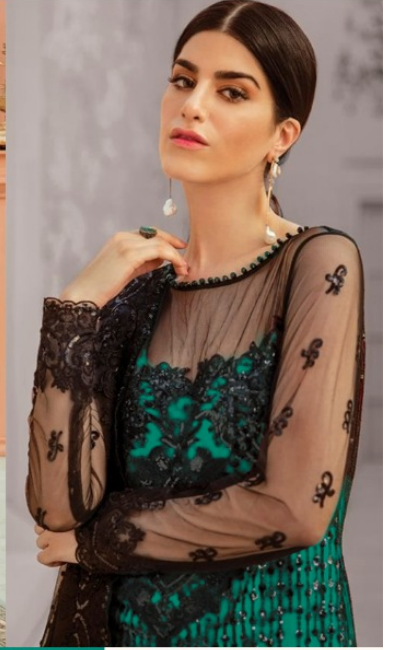

Ramsha®

#R-183-D

TOP- BUTTER FLY NET WITH HEAVY EMBROIDERY

BOTTOM- DULL SANTOON

DUPATTA - NET WITH HEAVY EMBROIDERY

Ramsha®

#R-183-D

TOP- BUTTER FLY NET WITH HEAVY EMBROIDERY

BOTTOM- DULL SANTOON

DUPATTA - NET WITH HEAVY EMBROIDERY