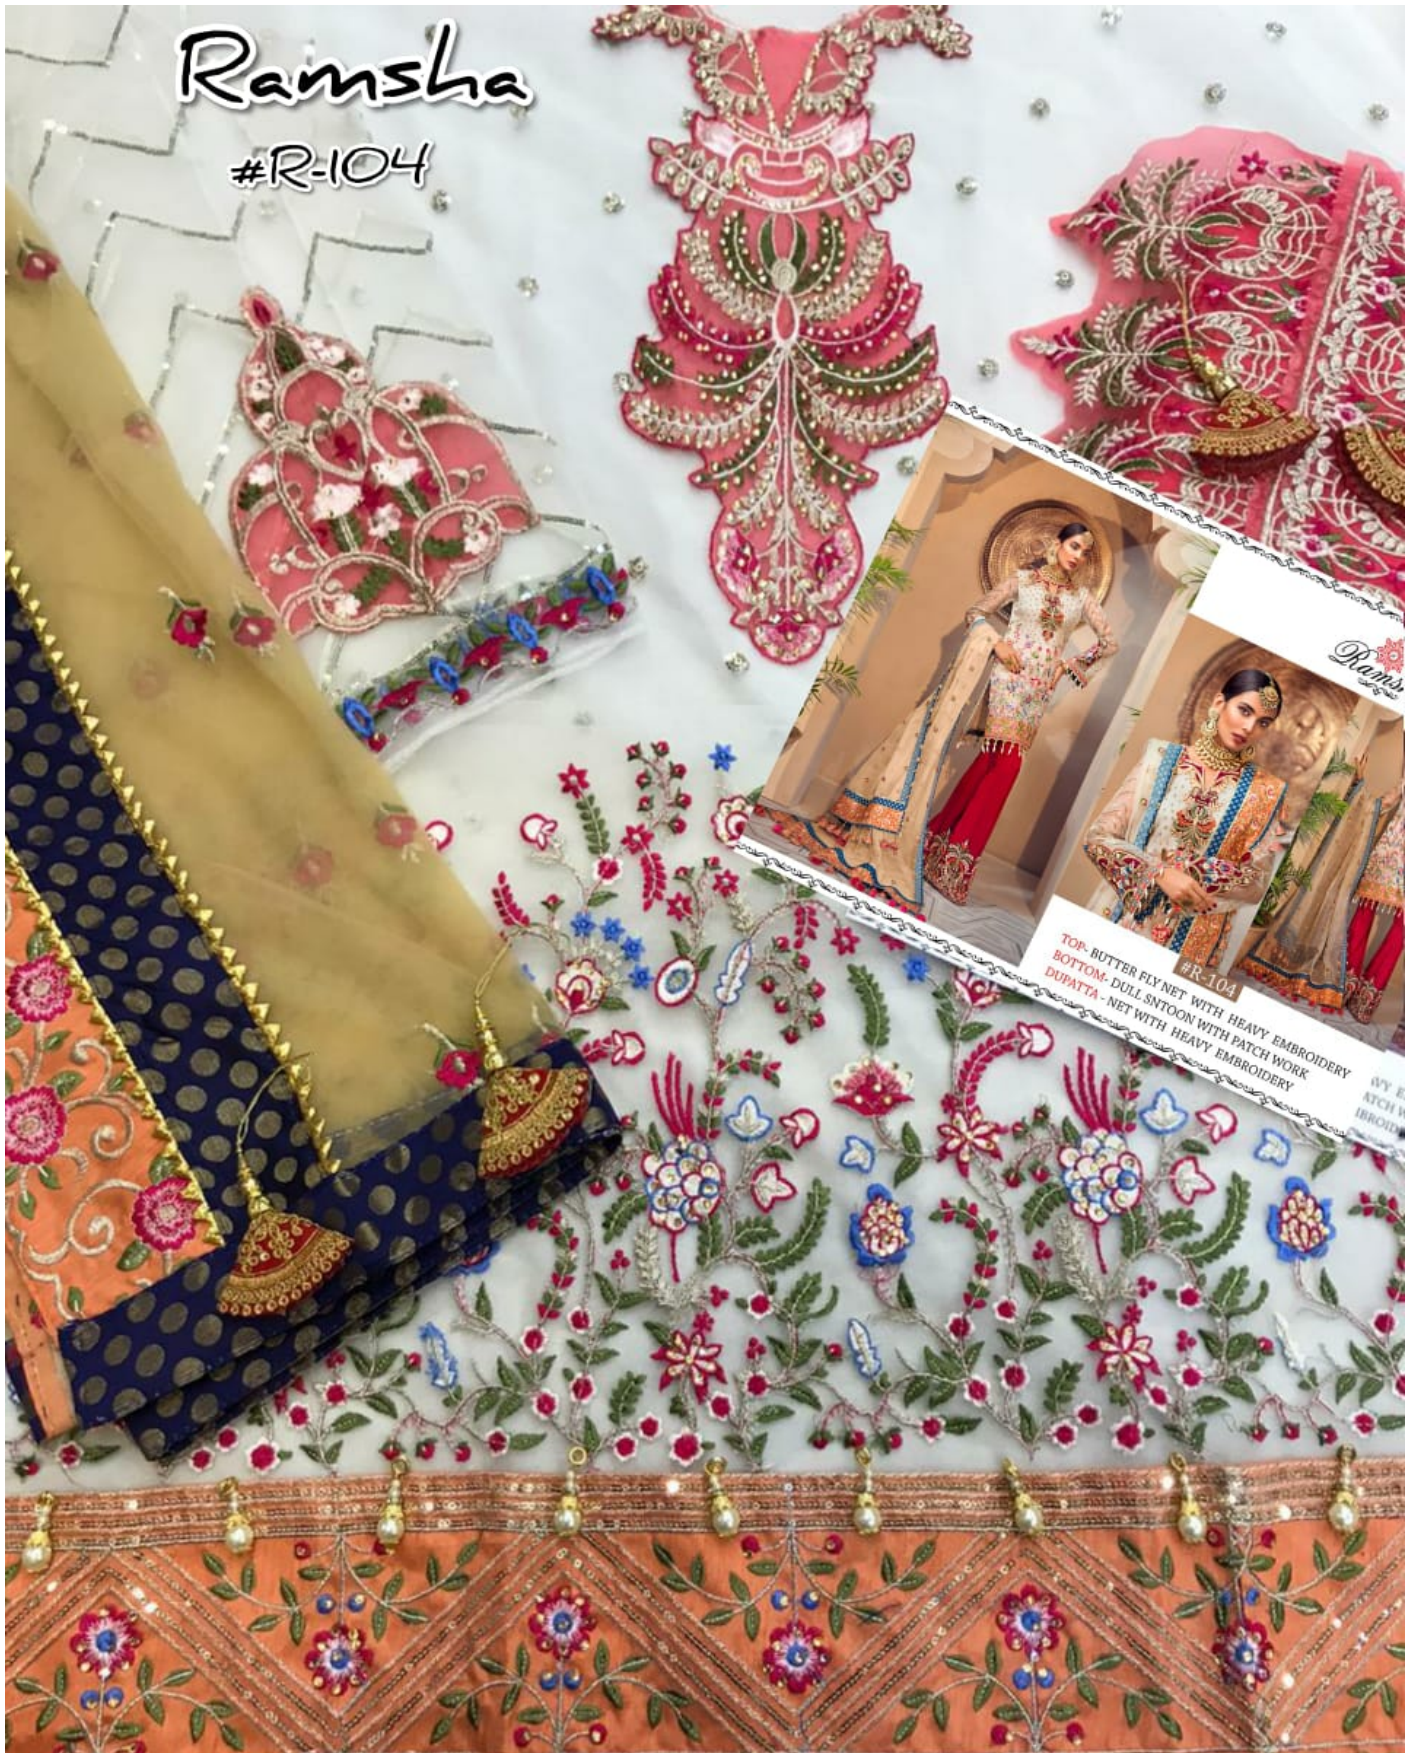

Ramsha™

#R-104

TOP- BUTTER FLY NET WITH HEAVY EMBROIDERY
BOTTOM- DULL SNTOON WITH PATCH WORK
DUPATTA - NET WITH HEAVY EMBROIDERY

Ramsha™

#R-104

TOP- BUTTER FLY NET WITH HEAVY EMBROIDERY
BOTTOM- DULL SNTOON WITH PATCH WORK
DUPATTA - NET WITH HEAVY EMBROIDERY

Ramsha

#R-104

TOP- BUTTER FLY NET WITH HEAVY EMBROIDERY
BOTTOM- DULL SINTOON WITH PATCH WORK
DUPATTA - NET WITH HEAVY EMBROIDERY

Ramsha

#R-104

BY E
ATCH W
IBROD