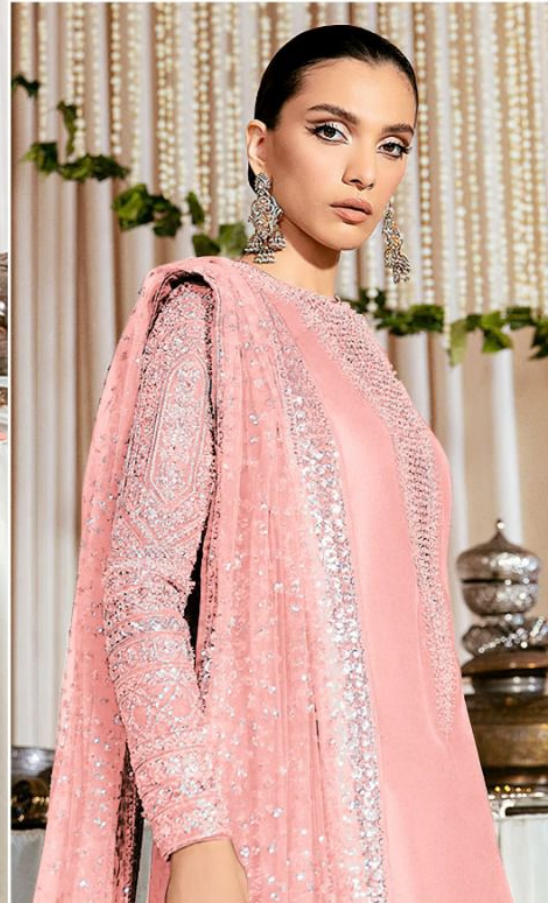

ALK-4084-C

ALK D.No.4084-C

TOP

Fox Georgette
with Embroidery

BOTTOM-INNER

Dull santoon

DUPATTA

Fox Georgette
with Embroidery