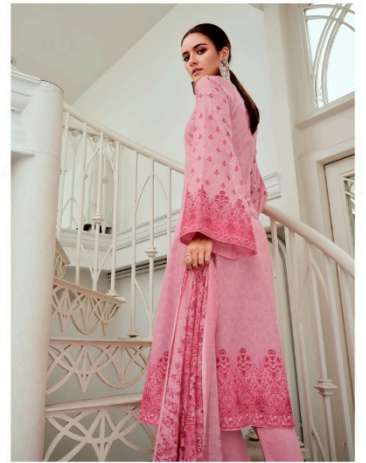

Fida
A Brand by LCTM

FANTASY AHEAD

1002