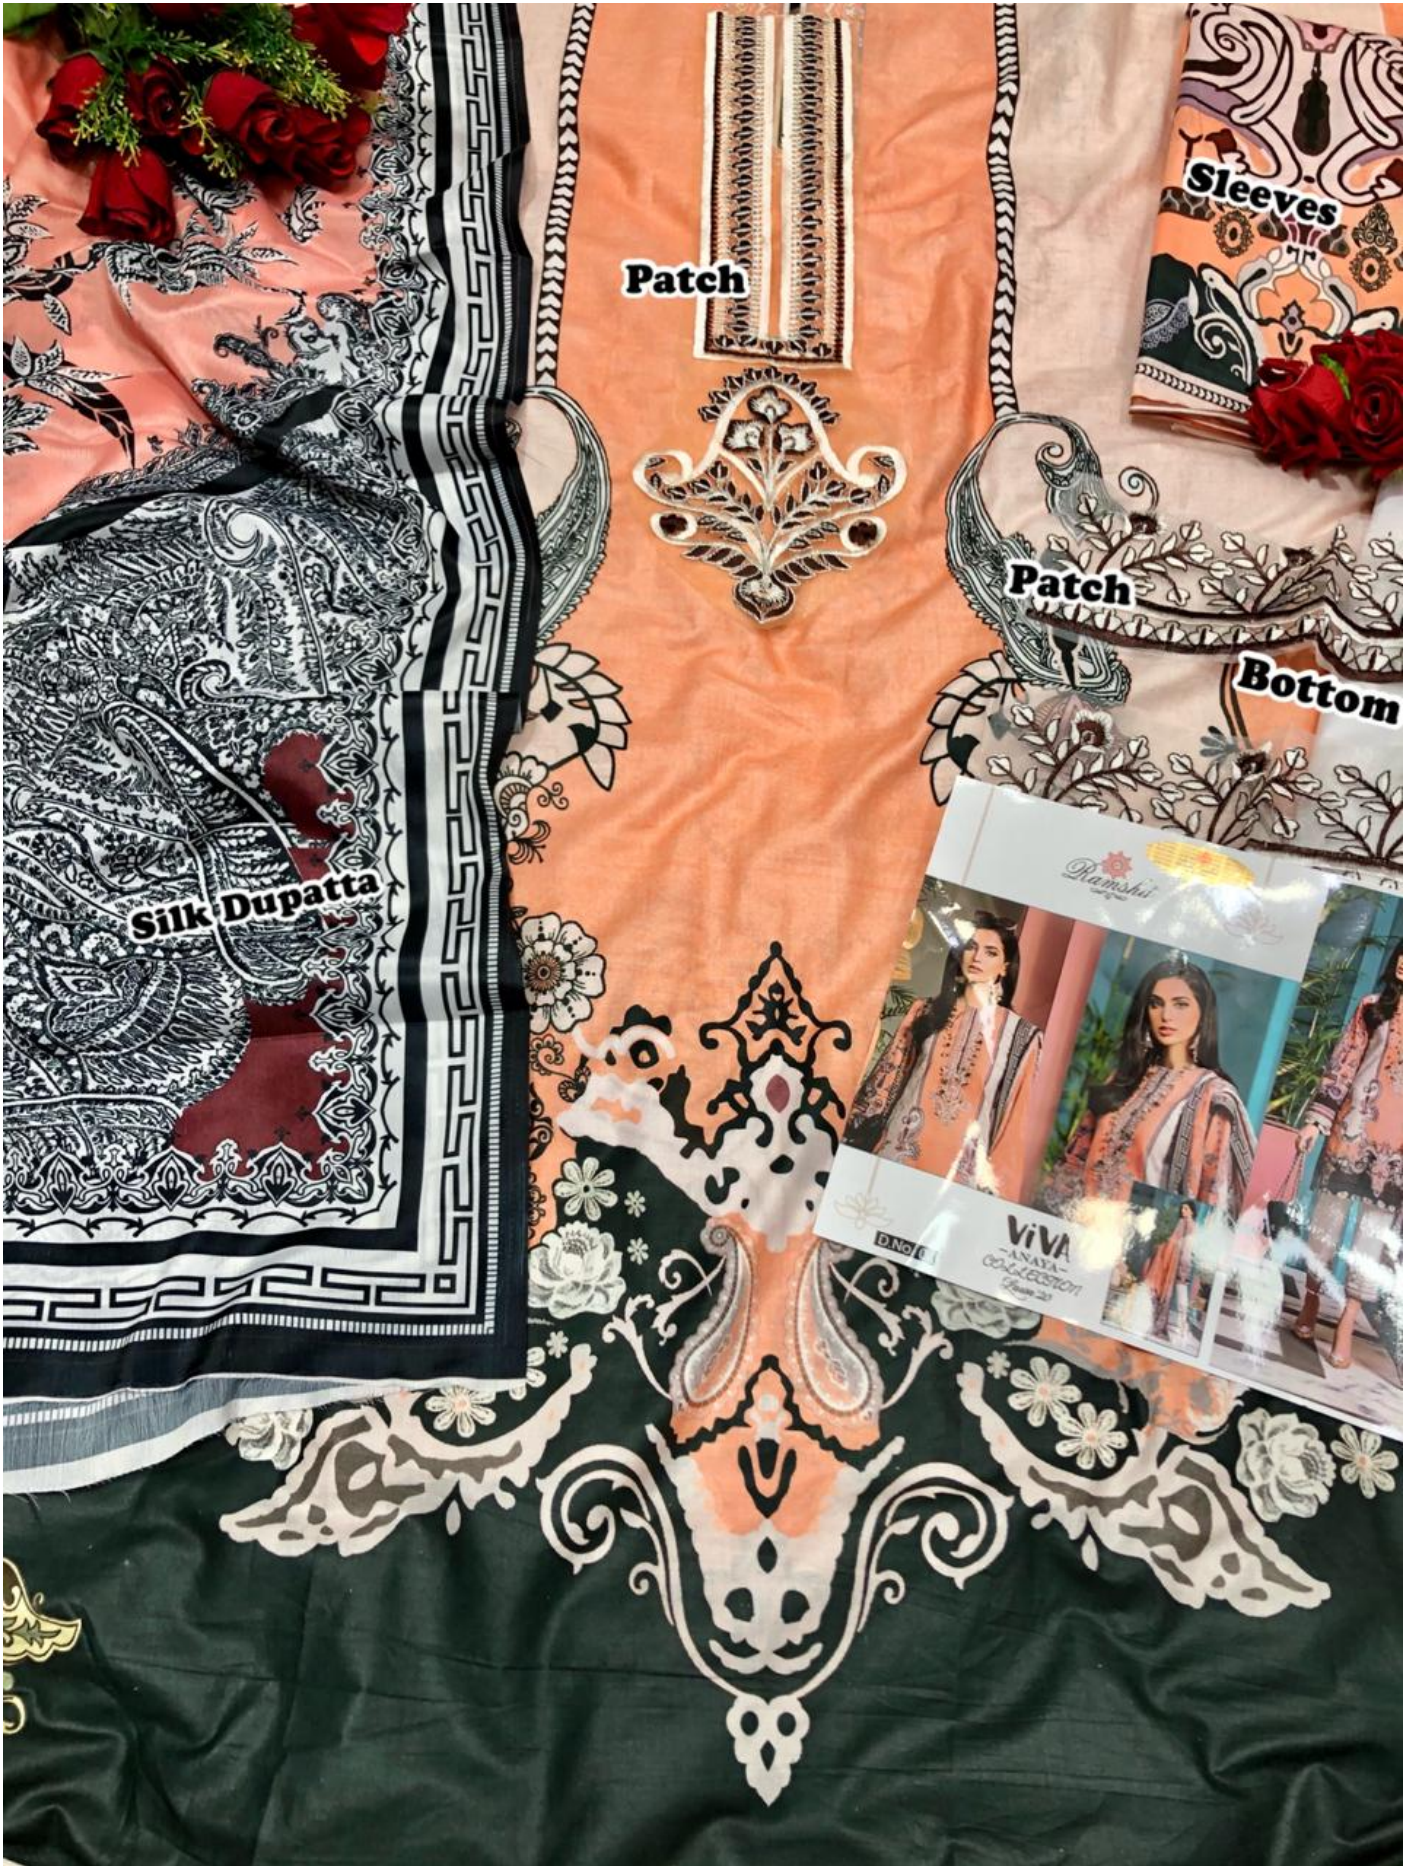

Silk Dupatta

Patch

Sleeves

Patch

Bottom