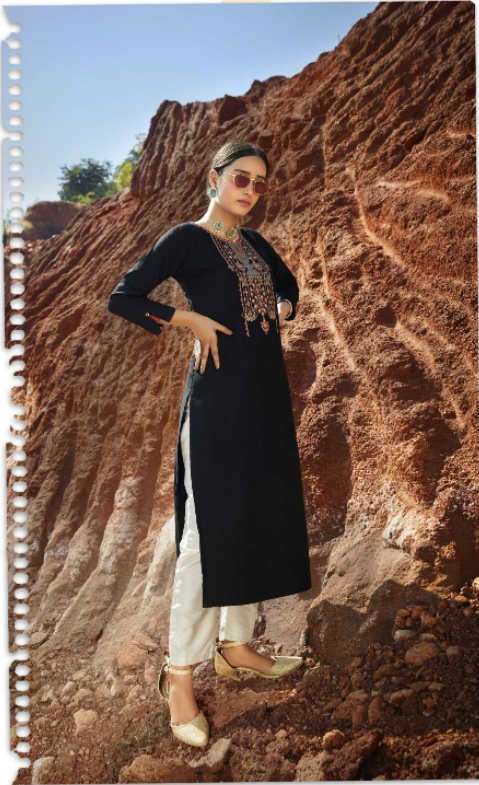

کلی

Lily VOL-18

FASHION WEEK

Depth like an endless sky, diversity like our vast land. A combination that is rare. A collection that accomplishes and less desires of a woman.

D.NO. 1001

FASHION

A spectacular display of true colors and its details that inspires others to admire your splendid nature.

ATTRACTIVE STYLE

Be style icon in any occasion by
wearing this beautiful Kurtis
D.NO. 1004

INDIAN STYLE

D.NO. 1002

The true shades of life inspired from our own culture that resembles the shining spirit within you.

**GLAME
LOOK**

*A spectacular
display of true
colors and its
details that
inspires others
to admire your
splendid nature.*

D.NO. 1003

**FASHION
WEEK**

*Depth like an endless
sky, diversity like our
vast land. A combination
that is rare. A collection
that accomplishes and
less desires of a woman.*

*The true shades of life
inspired from our own
culture that resembles
the shining spirit
within you.*