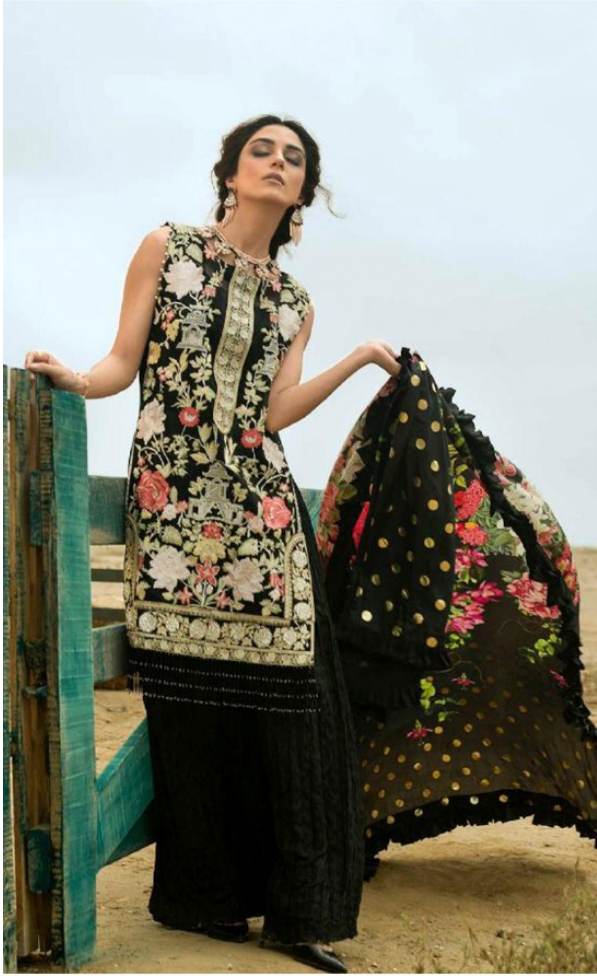

  
Ramsha®

#R-246

TOP- GEORGET WITH HEAVY EMBROIDERY  
BOTTOM- DULL SANTOON  
DUPATTA - CHIFFON DIGITAL PRINT

EMB SLEEVES

EMB FRONT

BOTTOM

CHIFON DOPATTA

Ramsha by

#R-2  
TOP- GEORGET WITH HEAVY  
BOTTOM- DULL SANTOON  
DUPATTA - CHIFON DIGITAL

Ramsha®

#R-246

TOP- GEORGET WITH HEAVY EMBROIDERY  
BOTTOM- DULL SANTOON  
DUPATTA - CHIFFON DIGITAL PRINT