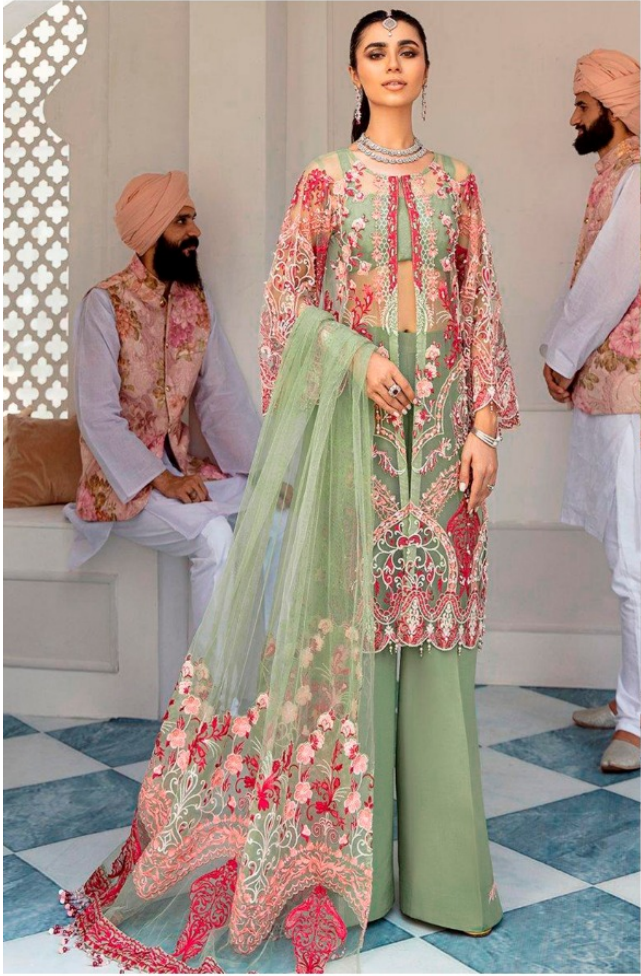

#R-229

TOP- BUTTER FLY NET WITH HEAVY EMBROIDERY  
BOTTOM- DULL SANTOON  
DUPATTA - NET WITH HEAVY EMBROIDERY

SLEEVES

EMB FRONT

EMB NET DUPATTA

BOTTOM

Ramsha

#R-229  
TOP- BUTTER FLY NET WITH HEAVY EMBROIDERY  
BOTTOM- DILL SANTOON  
DUPATTA - NET WITH HEAVY EMBROIDERY

#R-229

TOP- BUTTER FLY NET WITH HEAVY EMBROIDERY  
BOTTOM- DULL SANTOON  
DUPATTA - NET WITH HEAVY EMBROIDERY