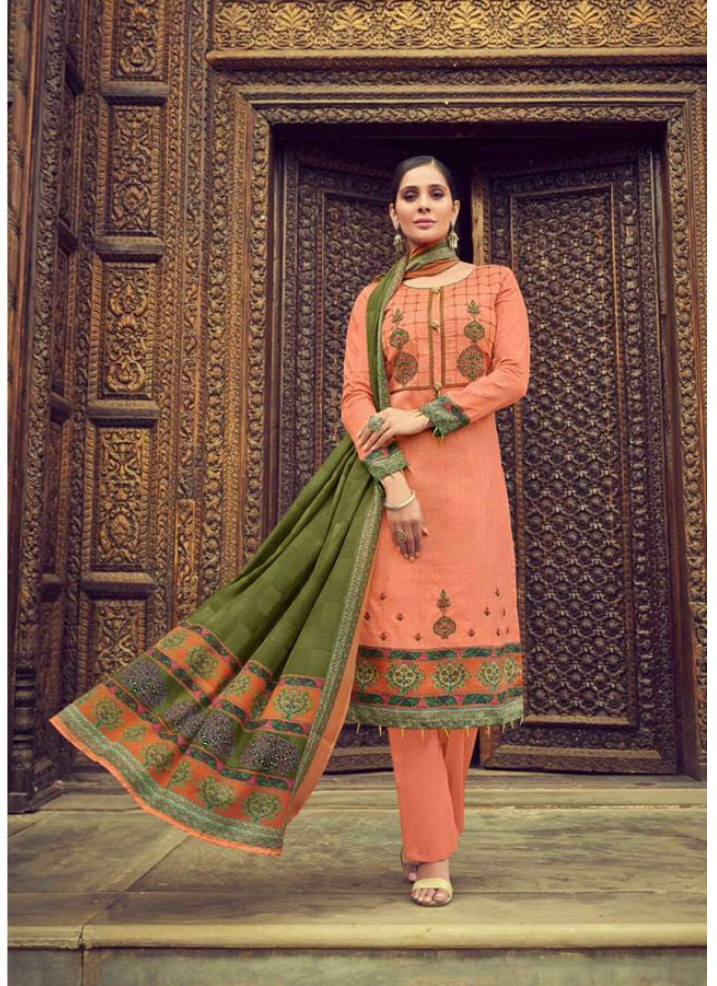

MUMTAZ ARTS®
NATRA | 4005