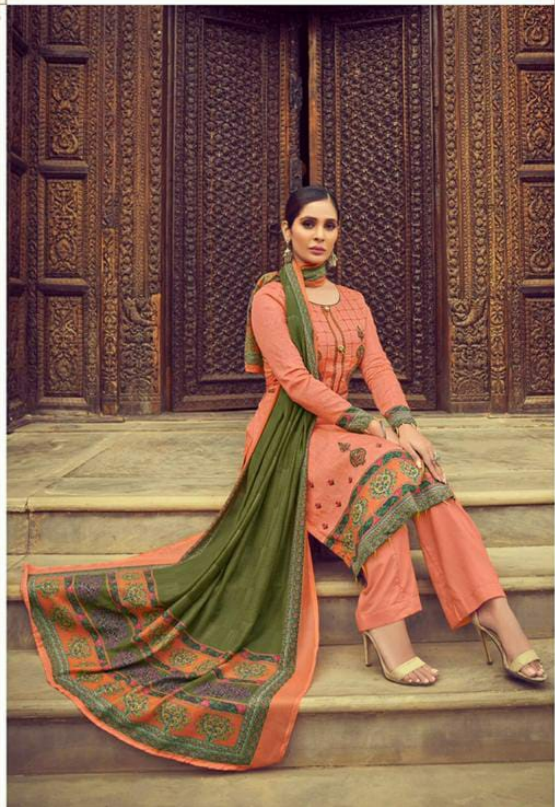

MUMTAZ ARTS®
NATRA | 4005