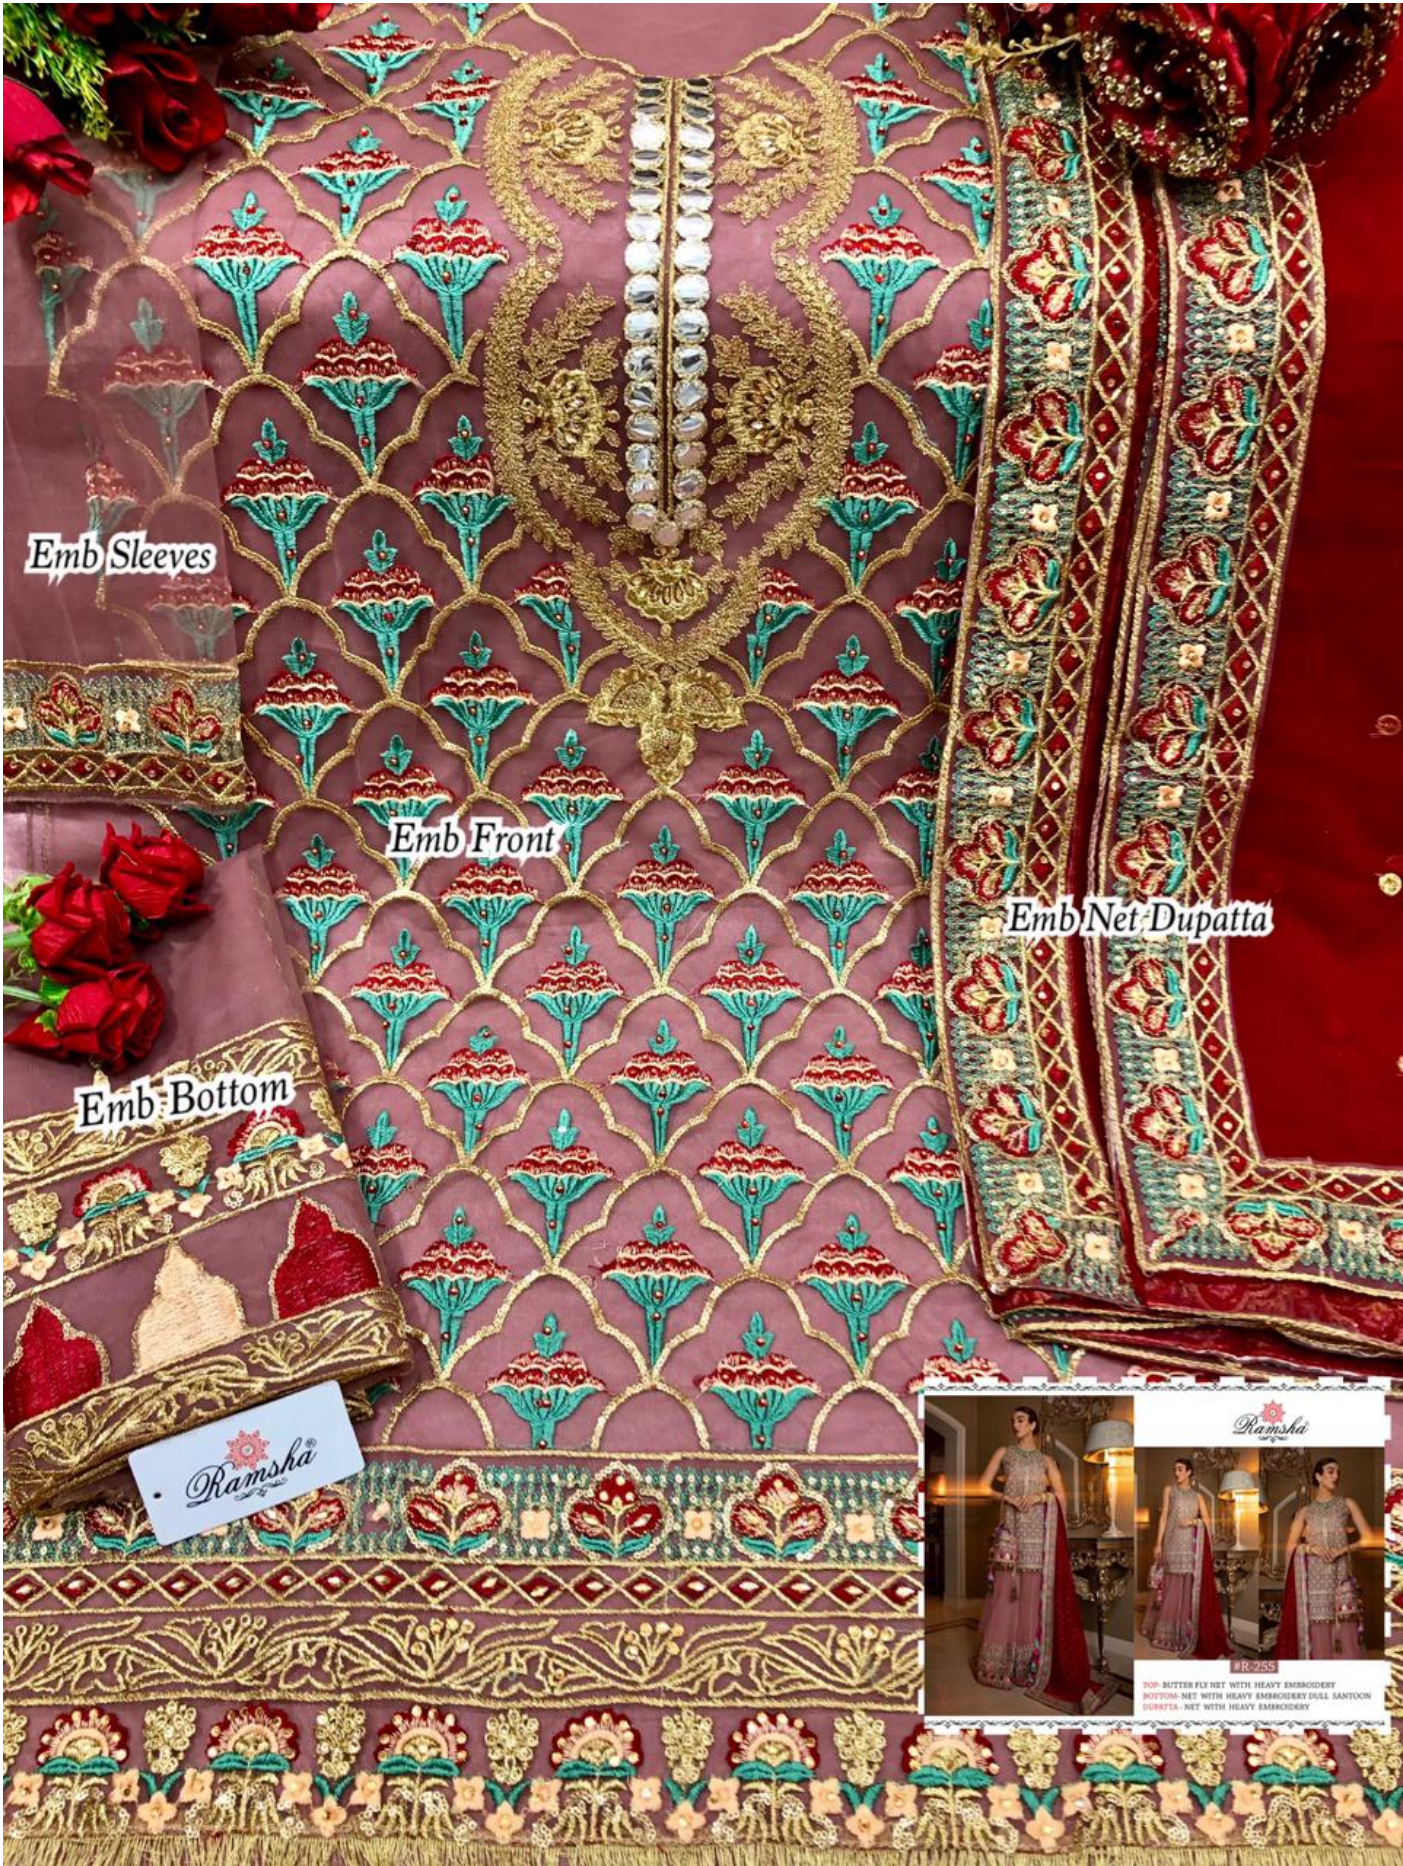

Emb Sleeves

Emb Front

Emb Net Dupatta

Emb Bottom