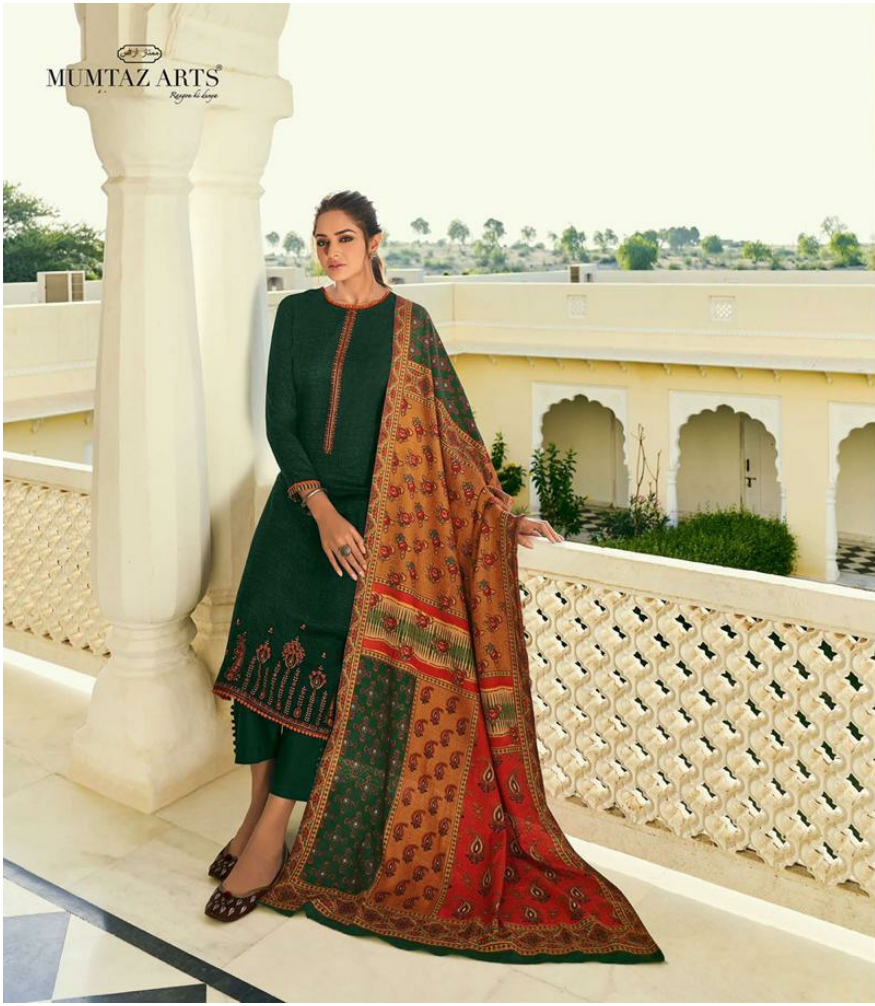

MUMTAZ ARTS
Regina di Legno