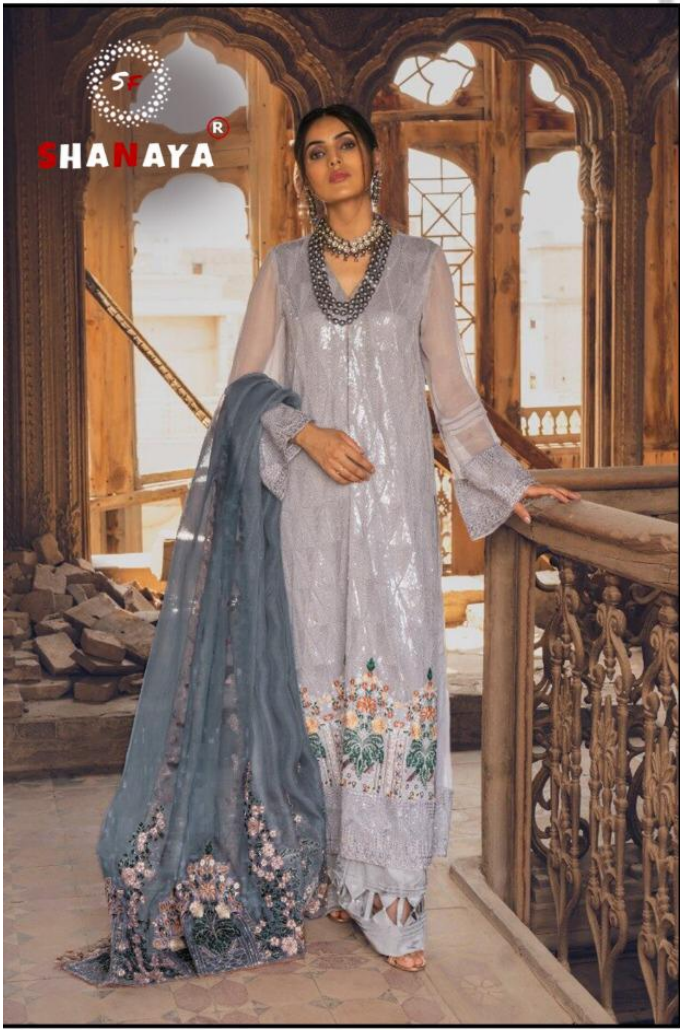

FABRIC DETAILS
TOP- FOX GEORGEETE
BOTTAM/INNER - SANTOON
DUPPTA- HEAVY NAZMEEN

S-53

FABRIC DETAILS
TOP- FOX GEORGEETE
BOTTAM/INNER - SANTOON
DUPPTA- HEAVY NAZMEEN

S-53

SF
SHANAYA[®]

SHANAYA

FABRIC DETAILS
TOP- FOX GEORGEETE
BOTTAM/INNER - SANTOON
DUPPTA- HEAVY NAZMEEN