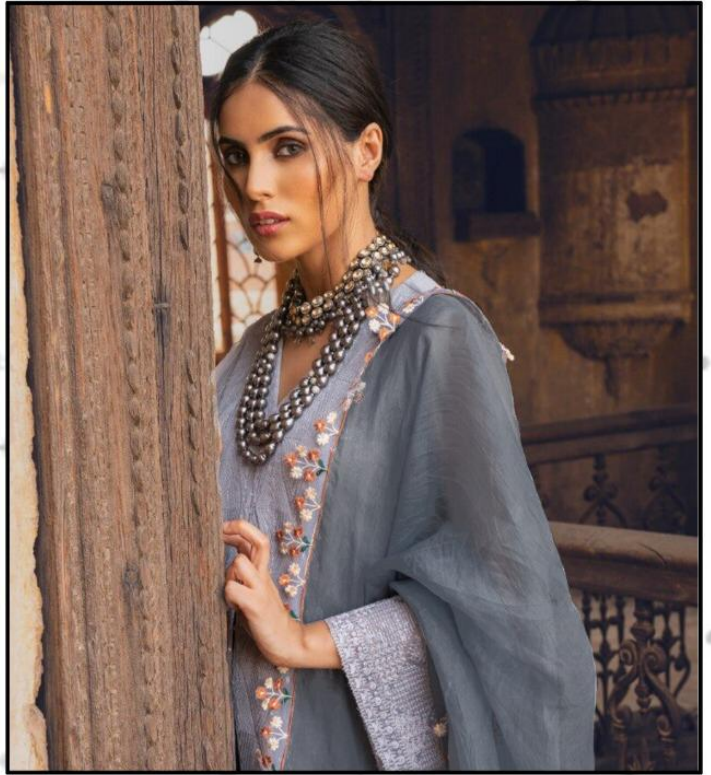

FABRIC DETAILS
TOP- FOX GEORGEETE
BOTTAM/INNER - SANTOON
DUPPTA- HEAVY NAZMEEN

S-53

FABRIC DETAILS
TOP- FOX GEORGEETE
BOTTAM/INNER - SANTOON
DUPPTA- HEAVY NAZMEEN

S-53

SF
SHANAYA[®]

SHANAYA

FABRIC DETAILS
TOP- FOX GEORGEETE
BOTTAM/INNER - SANTOON
DUPPTA- HEAVY NAZMEEN