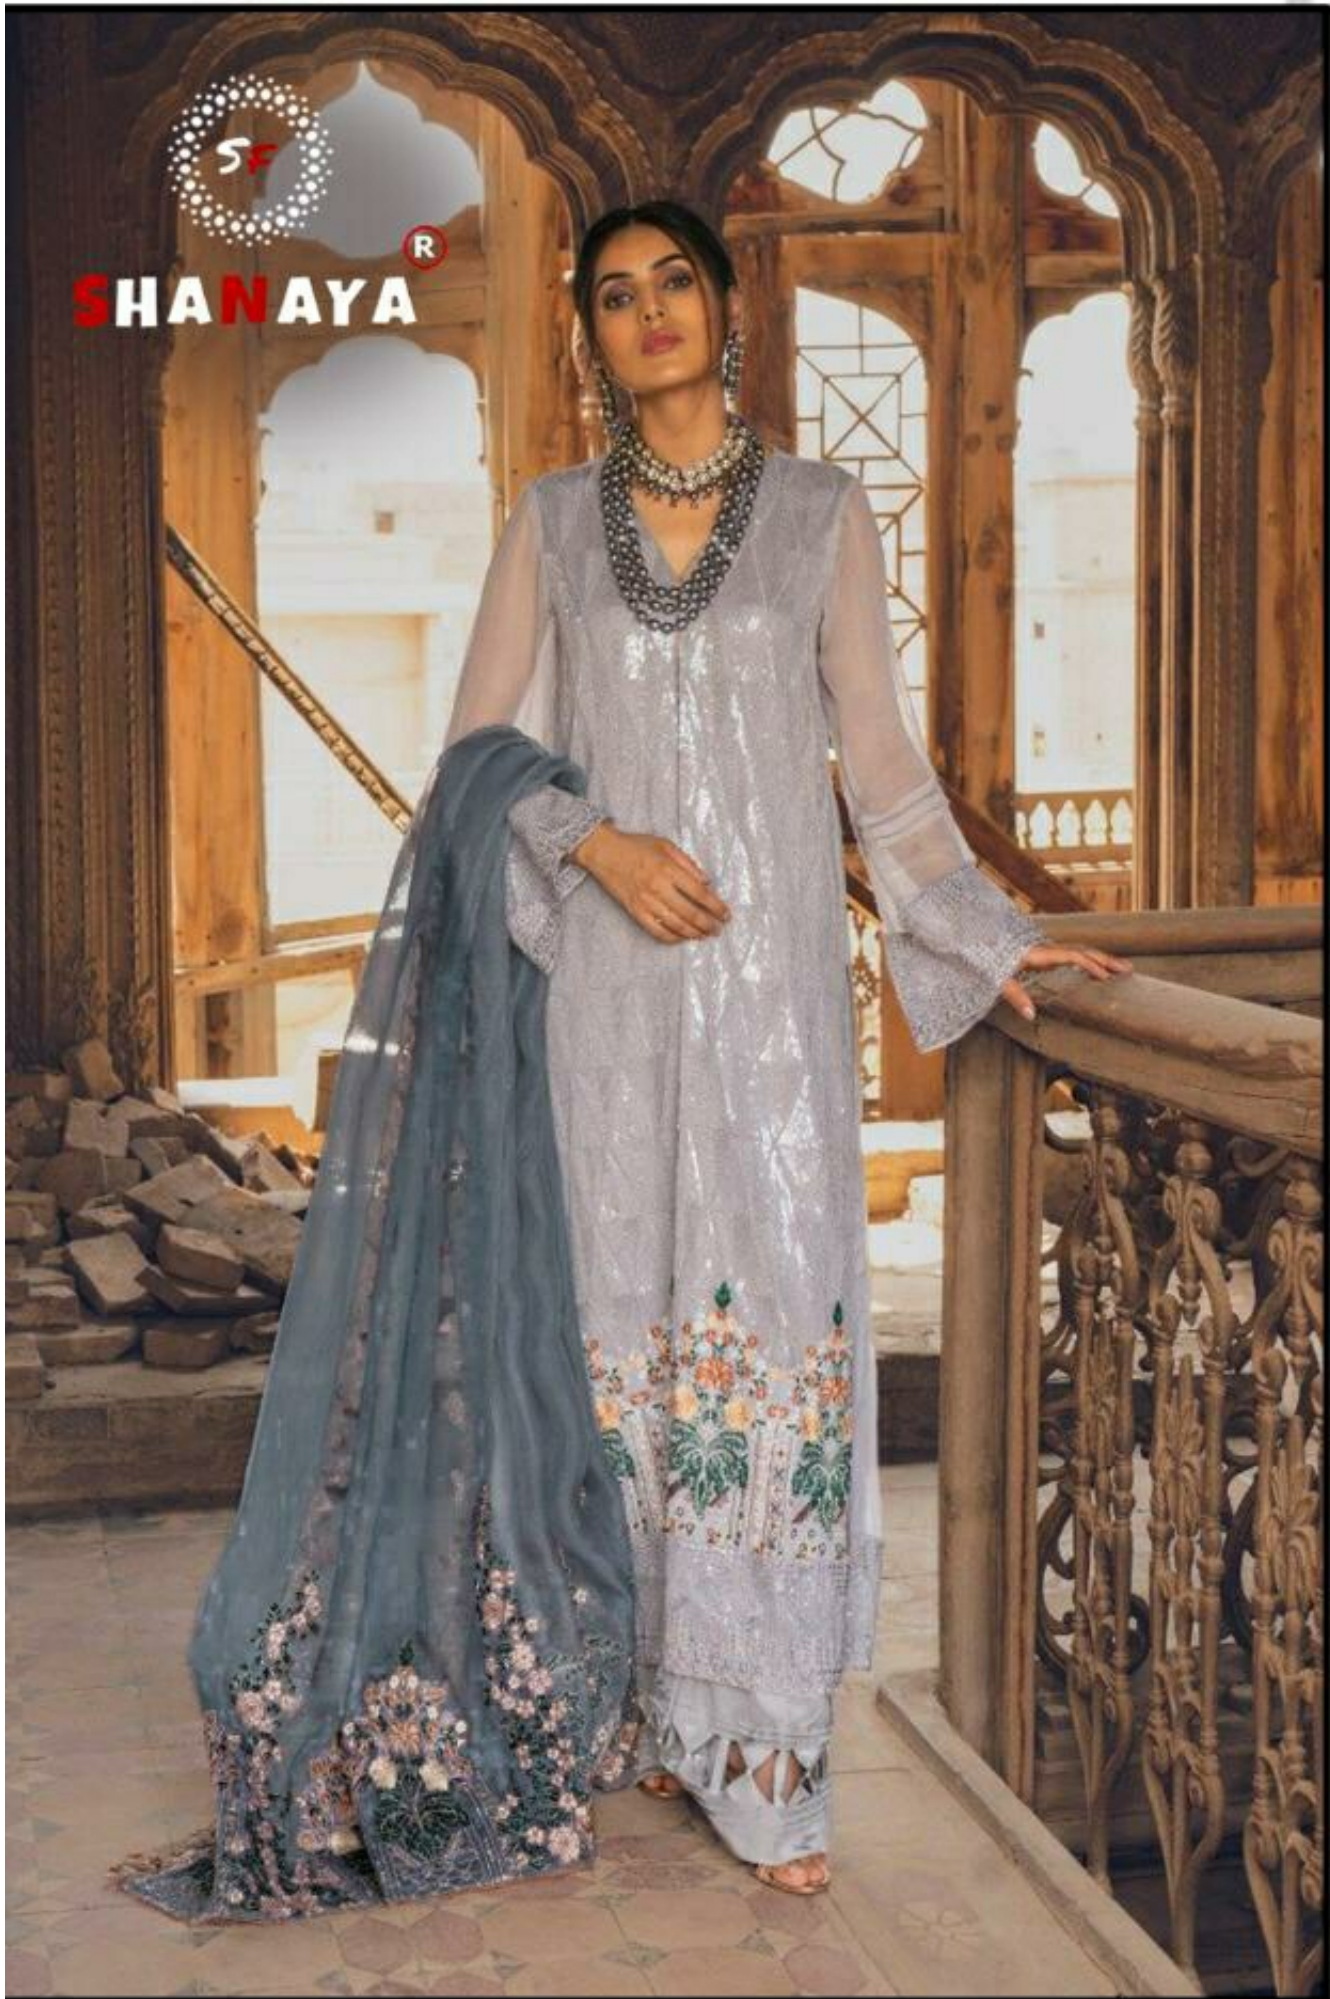

FABRIC DETAILS
TOP- FOX GEORGEETE
BOTTAM/INNER - SANTOON
DUPPTA- HEAVY NAZMEEN

S-53

FABRIC DETAILS
TOP- FOX GEORGEETE
BOTTAM/INNER - SANTOON
DUPPTA- HEAVY NAZMEEN

S-53

SF
SHANAYA[®]

SHANAYA

FABRIC DETAILS
TOP- FOX GEORGEETE
BOTTAM/INNER - SANTOON
DUPPTA- HEAVY NAZMEEN