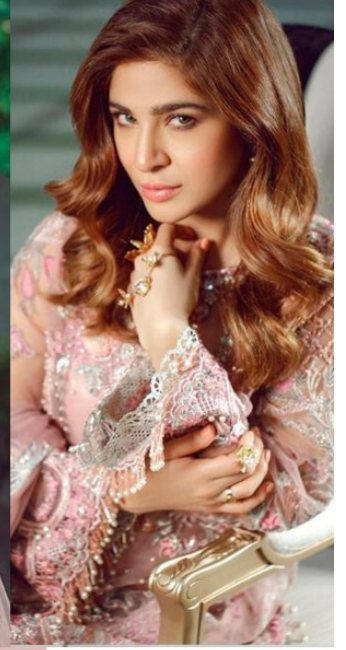

Ramsha®

#R-242-A

TOP- BUTTER FLY NET WITH HEAVY EMBROIDERY

BOTTOM- DULL SANTOON

DUPATTA - NET WITH HEAVY EMBROIDERY

Ramsha®

#R-242-A

TOP- BUTTER FLY NET WITH HEAVY EMBROIDERY

BOTTOM- DULL SANTOON

DUPATTA - NET WITH HEAVY EMBROIDERY

EMB  
NET  
DUPATTA

EMB  
FRONT

EMB  
SLEEVES

EMB  
BOTTOM

Ramsha

TOP- BUTTER FLY NET WITH HEAVY EMBROID  
BOTTOM- DULL SANTOON  
DUPATTA- NET WITH HEAVY EMBROIDERY