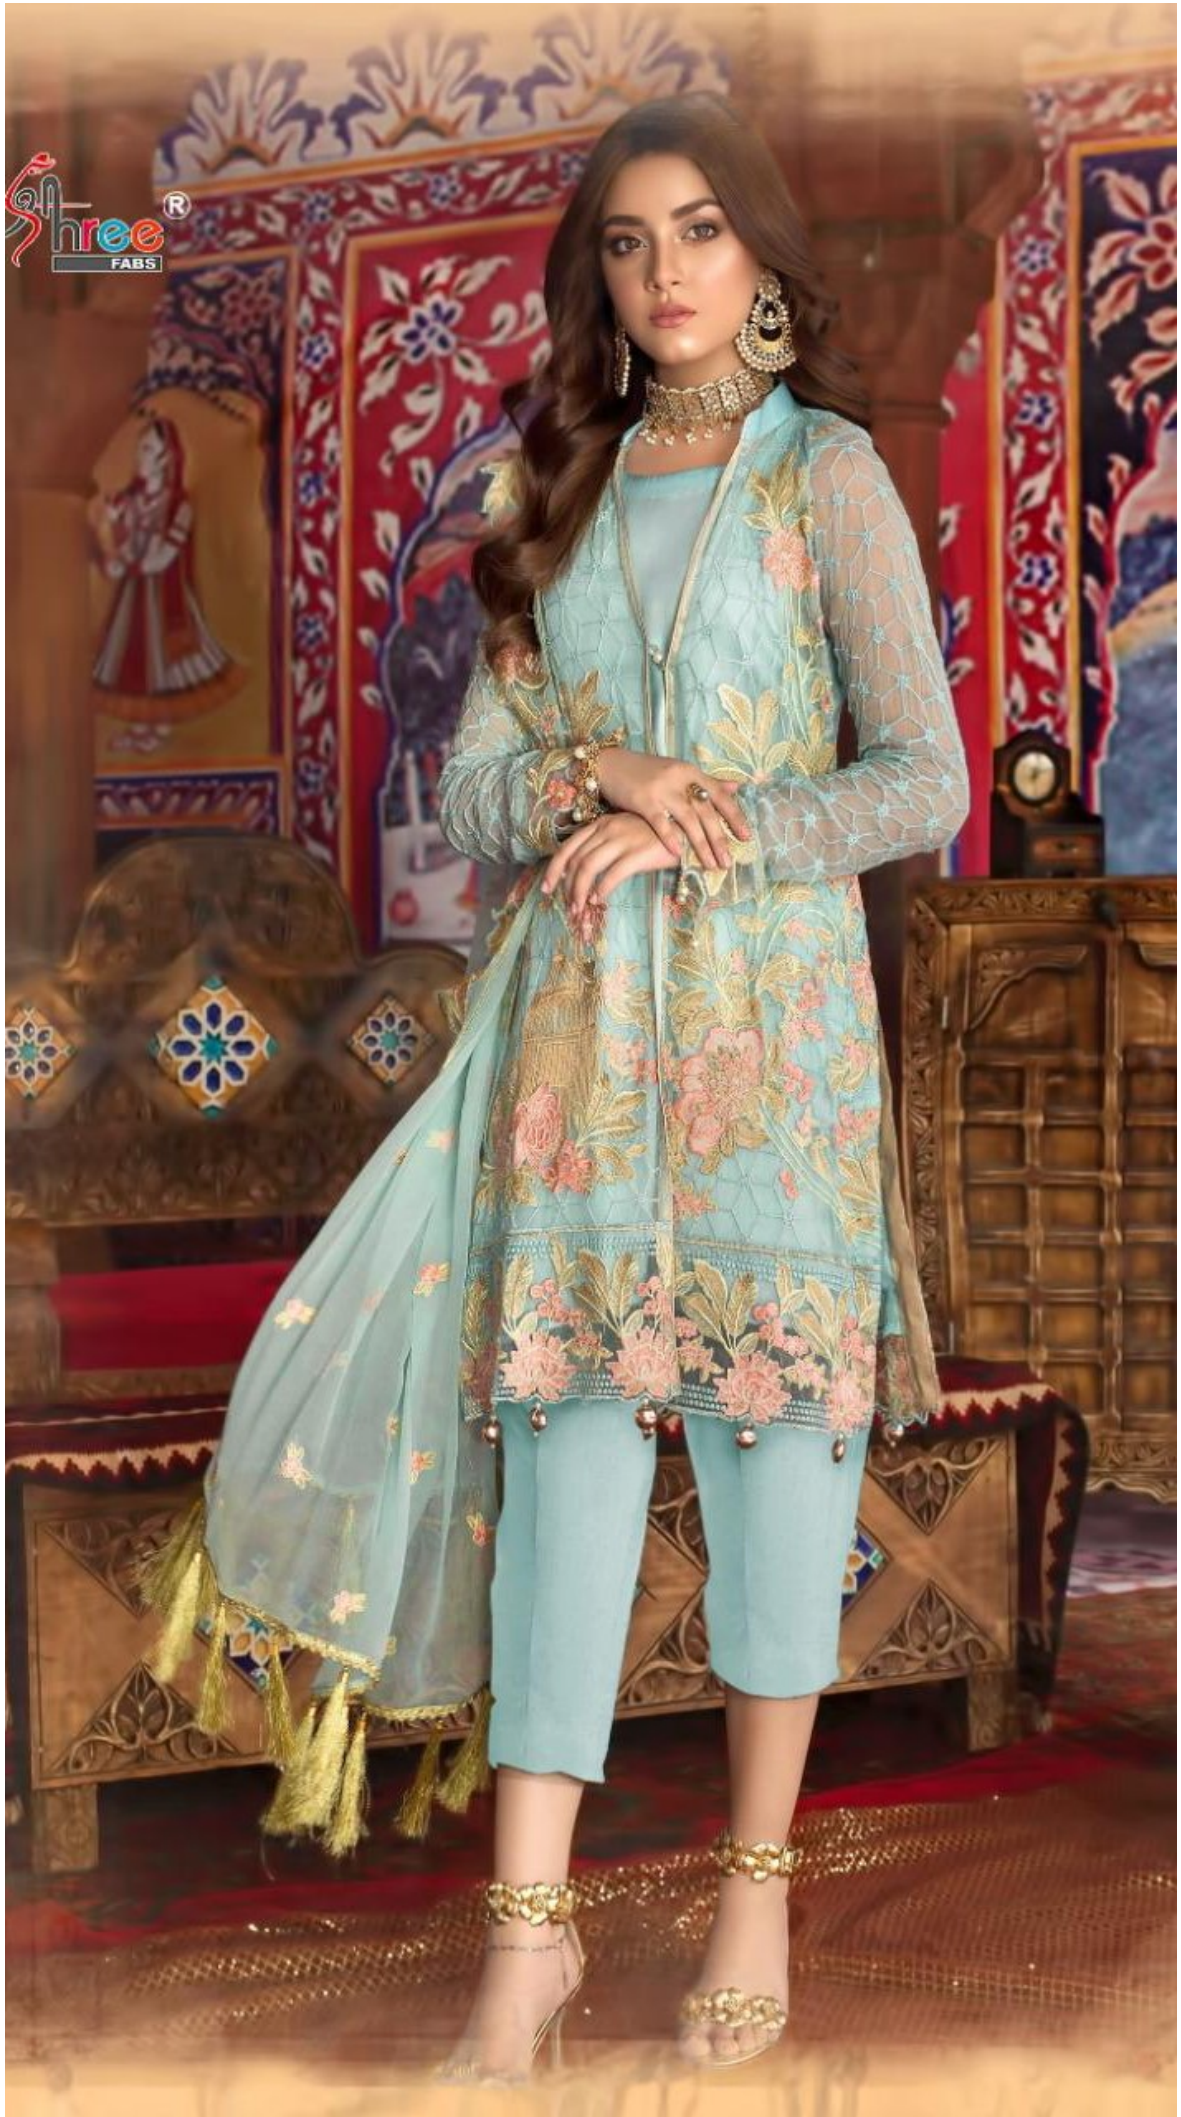

Shree[®]
FABS

TOP:- GEORGATTE
DUPATTA:- NAZMEEN
BOTTOM/INNER :- SANTOON

S-238

Shree[®]
FABS