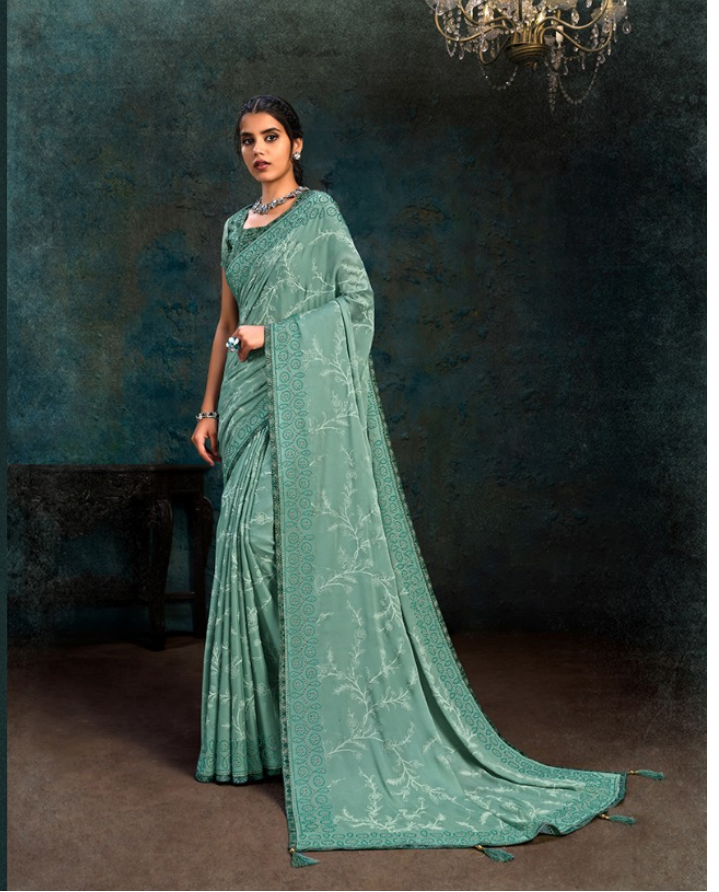

21115

श्रीया
IDEAL

21115

श्रीया
IDEAL

21105

आकृष्टो
ATTRACTIVE

21106

अविशा
PRECIOUS

दिव्याशी
DIVINE

21113

21115

21114

तशना

MELODIOUS

21117

केशवी

MOONLIGHT

21116

नविका

FRESH AND NEW

NOTE : 5% GST WILL BE CHARGED EXTRA ON THE BELOW PRICES

MOH-MANTHAN-21100 SERIES-SHRIHITHA

DESIGN NO	PRICE	SAREE FABRIC	BLOUSE FABRIC	SAREE COLOR	BLOUSE COLOR	SAREE WORK
21105	2375	Silk Georgette	Brocade	Beige	Gold	Flocking, Stone and pearl work
21106	2485	Silk	Raw Silk	Teal Blue	Navy Blue	Foiling, Digital Print Applique Work, Stone Handwork
21107	2285	Silk Georgette	Raw Silk	Pink	Orange	Foiling, Digital Print Applique Work, Stone Handwork
21108	2415	Silk Georgette	Raw Silk	Blue	Blue	Foiling, Digital Print Applique Work, Stone Handwork
21109	2395	Chiffon	Raw Silk	Pink	Pink	Flocking, Stone and pearl work
21110	2165	Silk Georgette	Raw Silk	Olive Green	Sea Green	Foiling, Digital Print Applique Work, Stone Handwork
21111	2175	Silk Georgette	Raw Silk	Sea Green	Teal Green	Foiling, Digital Print Applique Work, Stone Handwork
21112	2235	Silk	Raw Silk	Onion Pink	Wine	Foiling, Digital Print Applique Work, Stone Handwork
21113	1775	Silk Georgette	Raw Silk	Light Blue	Navy Blue	Applique Work, Stone Work
21114	2055	Silk	Raw Silk	Pink	Dark Pink	Foiling, Digital Print Applique Work, Stone Handwork
21115	2395	Silk georgette	Silk	Pastel Blue	Pastel Blue	Flocking, Stone and pearl work
21116	2395	Chiffon	Raw Silk	Pink	Pink	Flocking, Stone and pearl work
21117	1785	Silk Georgette	Raw Silk	Grey	Grey	Digital Print, Stone Work