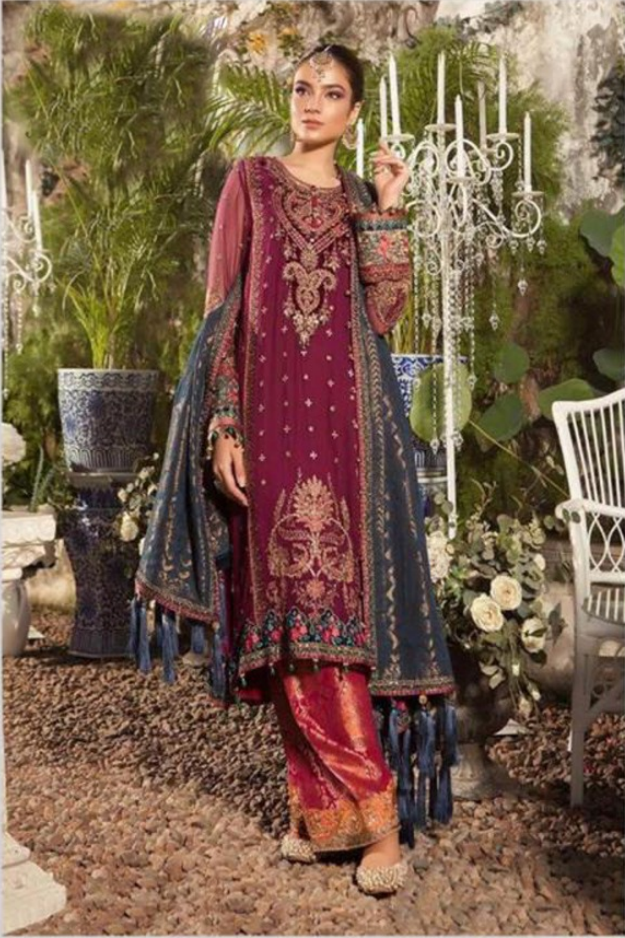

Emb Sleeves

Emb Front

Banarsi Jacquard Dupatta

Banarsi Bottom Patch

SD-102

TOP- FOX GEORGATE WITH HEAVY EMBROIDERY

BOTTOM- BANARASI

DUPATTA - BANARASI