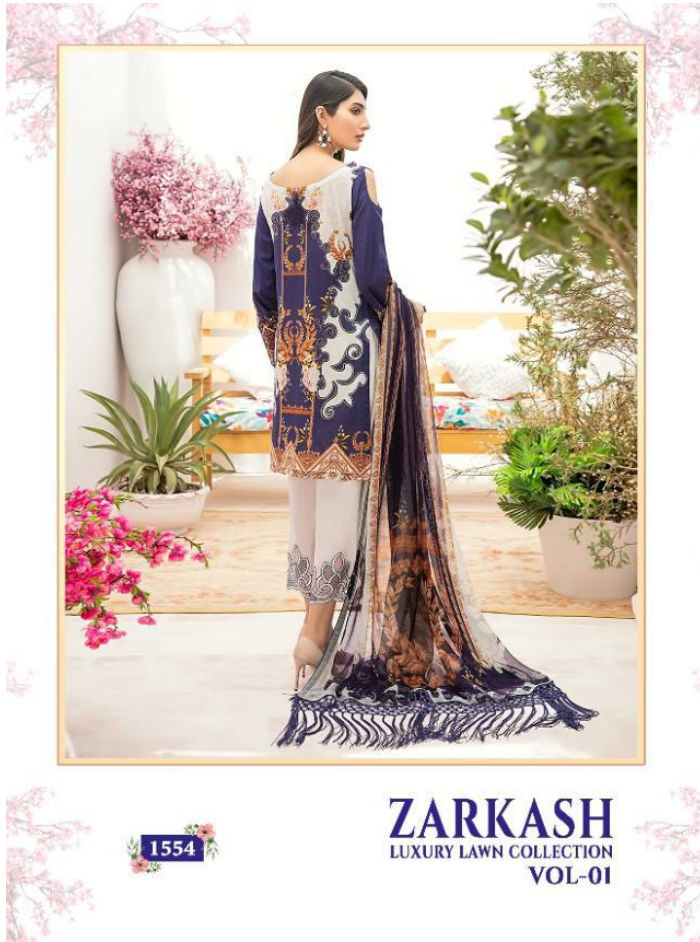

ZARKASH
LUXURY LAWN COLLECTION
VOL-01

ZARKASH

LUXURY LAWN COLLECTION
VOL-01

ZARKASH
LUXURY LAWN COLLECTION
VOL-01

ZARKASH
LUXURY LAWN COLLECTION
VOL-01

A full-body photograph of a model wearing a teal and gold floral lawn suit with a long, flowing dupatta. She is standing in a room with a white wall featuring a subtle floral pattern. To her left is a wicker chair with a floral cushion. To her right is a potted plant. The background is decorated with pink floral branches.