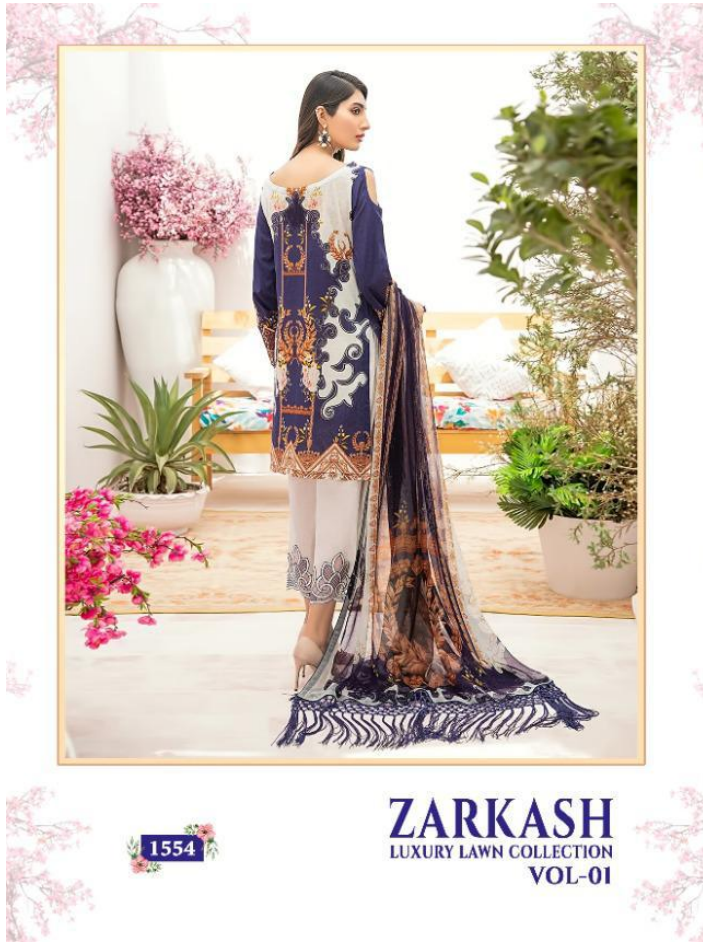

1554

ZARKASH
LUXURY LAWN COLLECTION
VOL-01