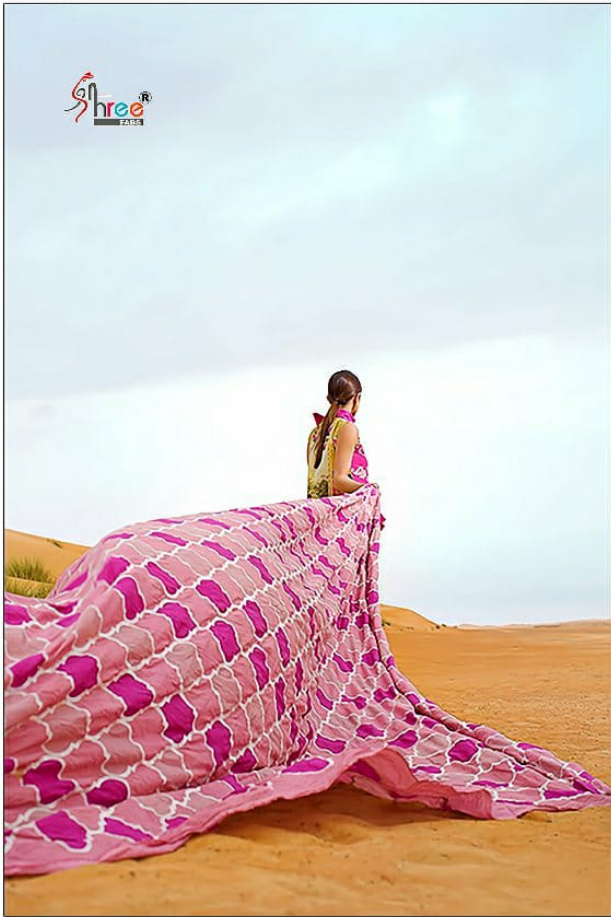

Sana Safinaz

Summer Collection-18

VOL-2

118

Sana Safinaz
Summer Collection-18
VOL-2

Shree
PES

112

Sana Safinaz
Summer Collection-18
VOL-2

Sana Safinaz
Summer Collection-18
VOL-2

Hellow to everyone

present new looking and stylish printed designs

Sana Safinaz

Summer Collection-18

VOL-2

	TOP	BOTTOM (2.75-MTR)	DUPATTA	RATE
111	CAMBRIC COTTON PRINT (SELF EMBROIDERY WITH HEAVY EMBROIDERY PATCH)	SEMI LAWN	SIFFON PRINTED	899.00
112	CAMBRIC COTTON PRINT (SELF EMBROIDERY WITH HEAVY EMBROIDERY PATCH)	SEMI LAWN	SIFFON PRINTED	899.00
113	CAMBRIC COTTON PRINT (SELF EMBROIDERY WITH HEAVY EMBROIDERY PATCH)	SEMI LAWN (WORK)	SIFFON PRINTED	899.00
114	CAMBRIC COTTON LASER WORK (BACK SLEEVE PRINT)	SEMI LAWN (WORK)	SIFFON PRINTED	899.00
115	CAMBRIC COTTON LASER WORK (BACK SLEEVE PRINT)	SEMI LAWN	SIFFON PRINTED	899.00
116	CAMBRIC COTTON PRINT (SELF EMBROIDERY WITH HEAVY EMBROIDERY PATCH)	SEMI LAWN (WORKPRINTED)	SIFFON PRINTED	899.00
117	CAMBRIC COTTON PRINT (SELF EMBROIDERY BACK SLEEVE PRINT & HEAVY PATCH WORK)	SEMI LAWN (WORK)	NET (PRINT WITH WORK)	899.00
118	CAMBRIC COTTON PRINT (SELF EMBROIDERY WITH HEAVY EMBROIDERY PATCH)	SEMI LAWN	SIFFON PRINTED	899.00