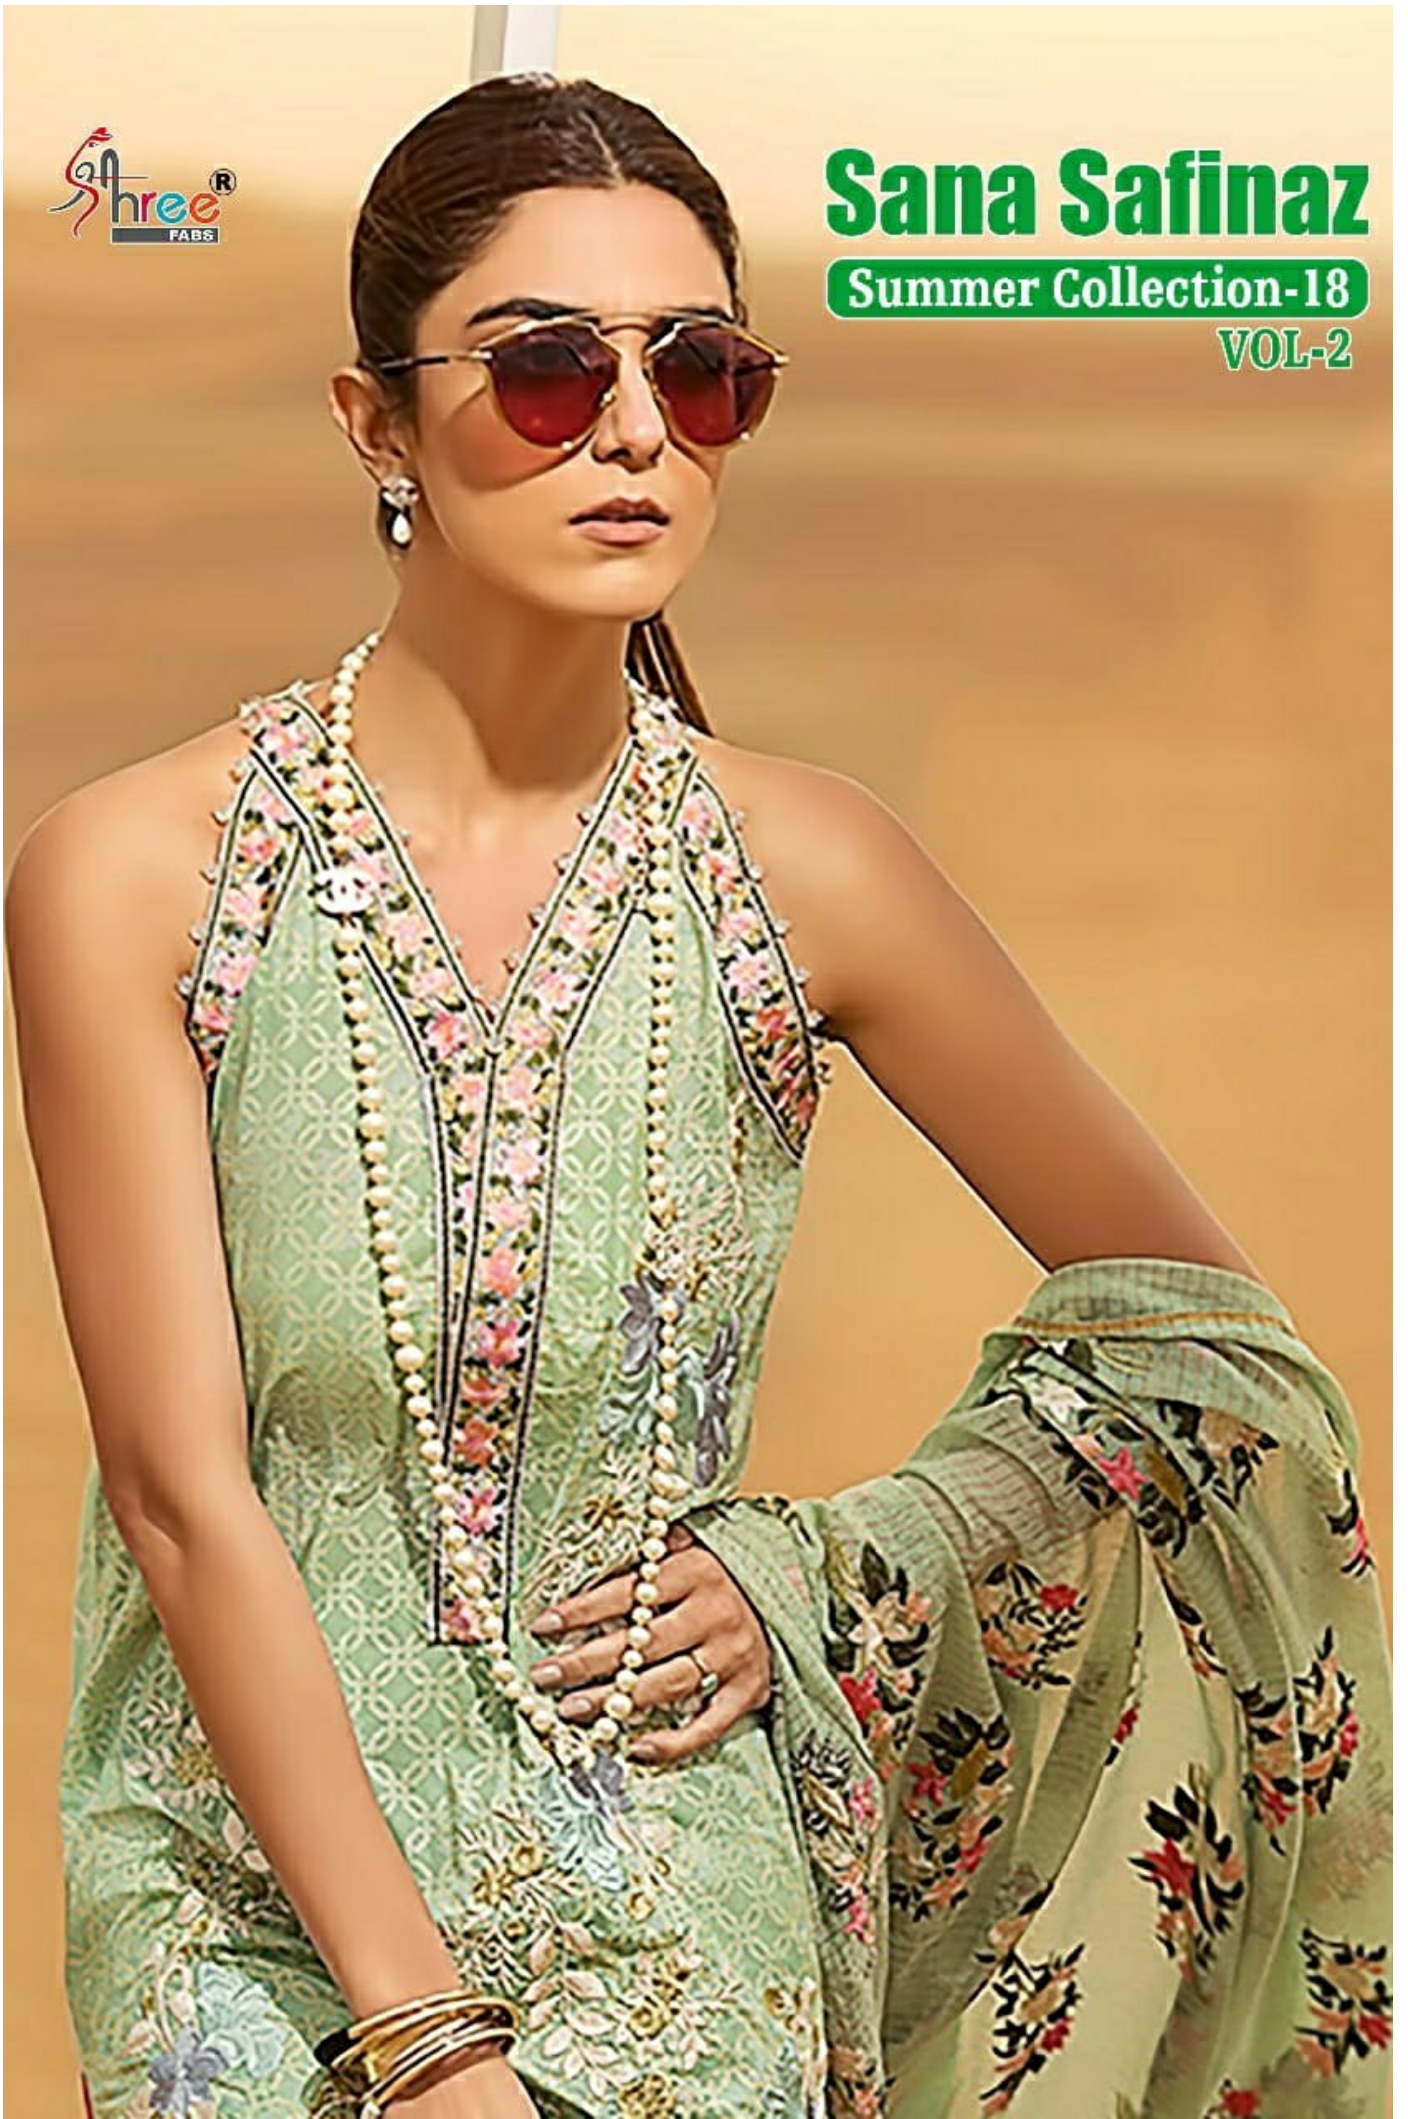

Sana Safinaz

Summer Collection-18

VOL-2