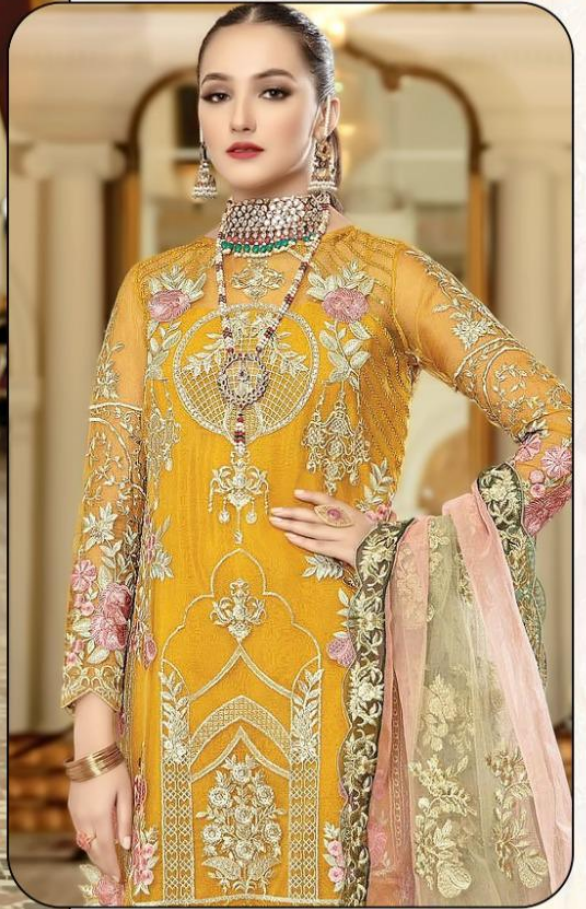

Shree®  
FABS

TOP:- FOX GEORGETTE  
DUPATTA:- BUTTER FLY NET  
BOTTOM / INNER:- SANTOON  
WITH WORK

S-250

Shree®  
FABS