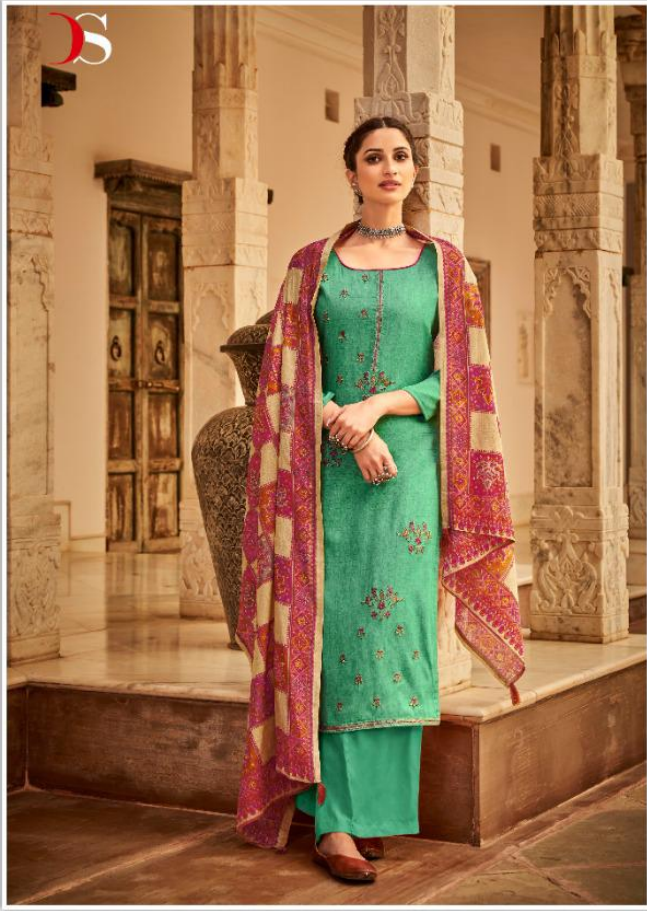

PANGHAT-12

PANGHAT-12

1005

 Fashion Season's

1007

PANGHAT-12

1001

1002

FORM DEEPSY SUITS

PRODUCT DETAILS

:TOP:

JAM COTTON PRINT WITH EMBROIDERY

:BOTTOM:

COTTON

:DUPATTA:

COTTON MAL MAL PRINT