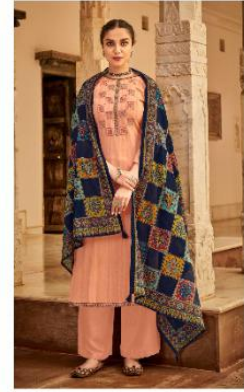

PANGHAT-12

1001

1002

1005

1006

1003

1004

1007

1008