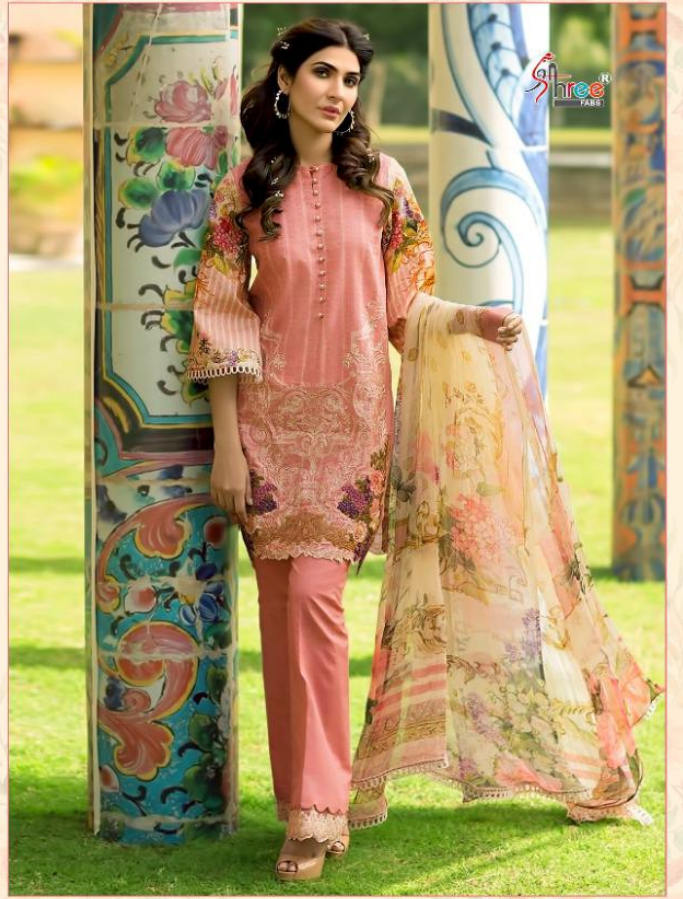

Firdous

REMIX COLLECTION

Shree[®]
FABS

Firdous

REMIX COLLECTION

Shree[®]
FABS

Shree®
Firdous
REMUX COLLECTION

1607

Firdous

REMIX COLLECTION

TOP-: PURE COTTON PRINT WITH EXCLUSIVE EMBROIDERY

BOTTOM-: SEMILAWN DYED

DUPPTA-: CHIFFON & MALMAL COTTON PRINTED

DES-: 5

RATE-: COTTON DUPPTA 861+GST

RATE-: CHIFFON DUPPTA 799+GST