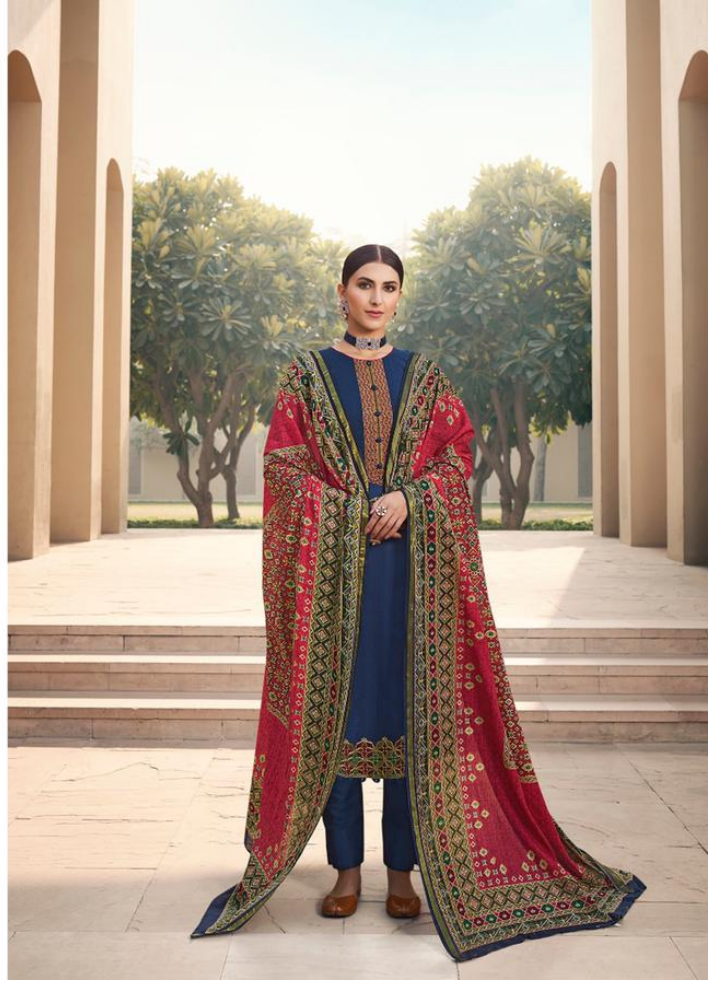

ممتاز آرٹس
MUMTAZ ARTS®
Rajpuri to the World
PATOLA. 3010