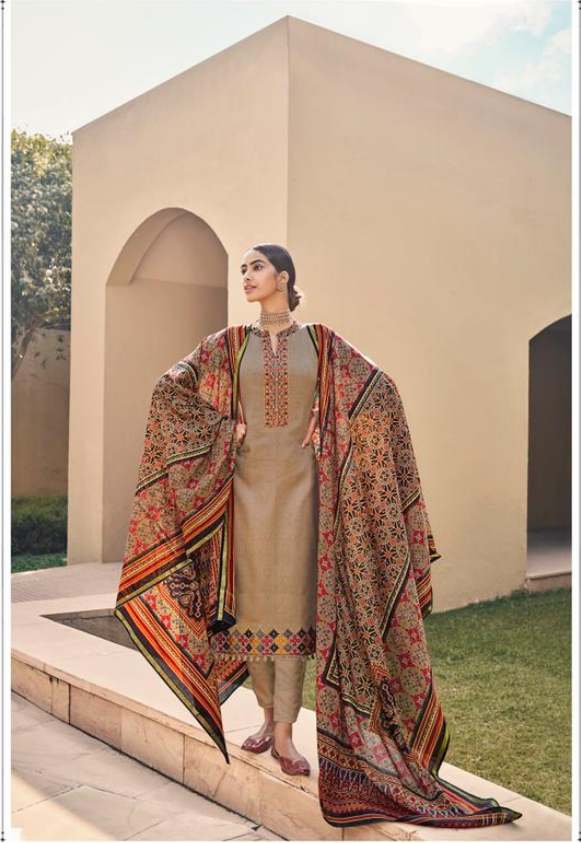

ممتاز آرٹس
MUMTAZ ARTS®
Rajpuri Le Langue

PATOLA. 3006