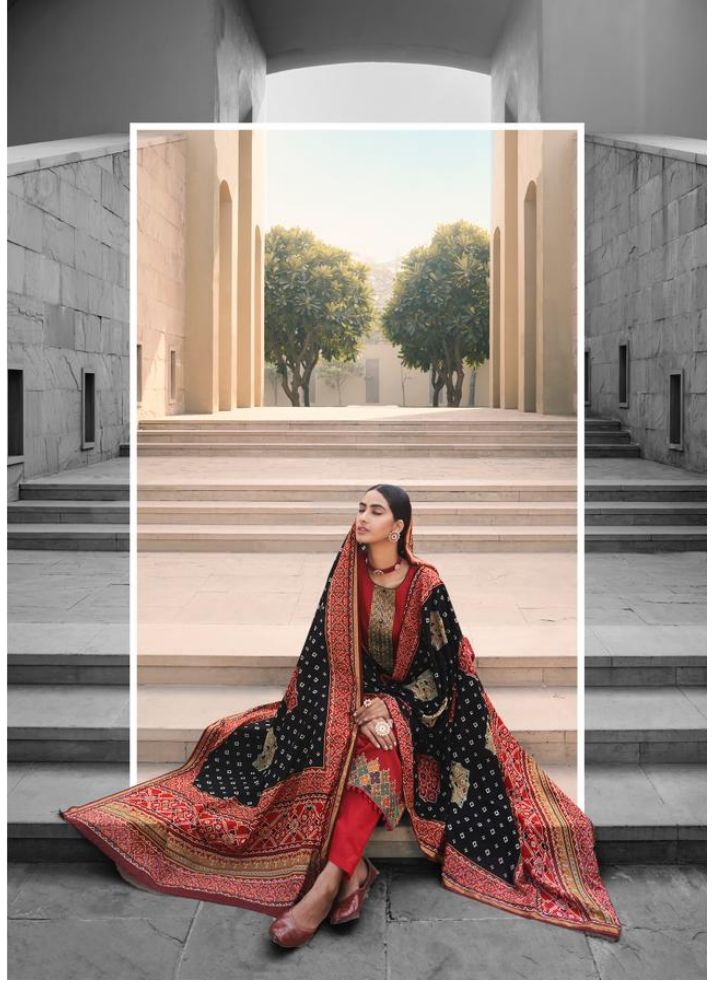

ممتاز آرٹس
MUMTAZ ARTS®
Regime de Luxe