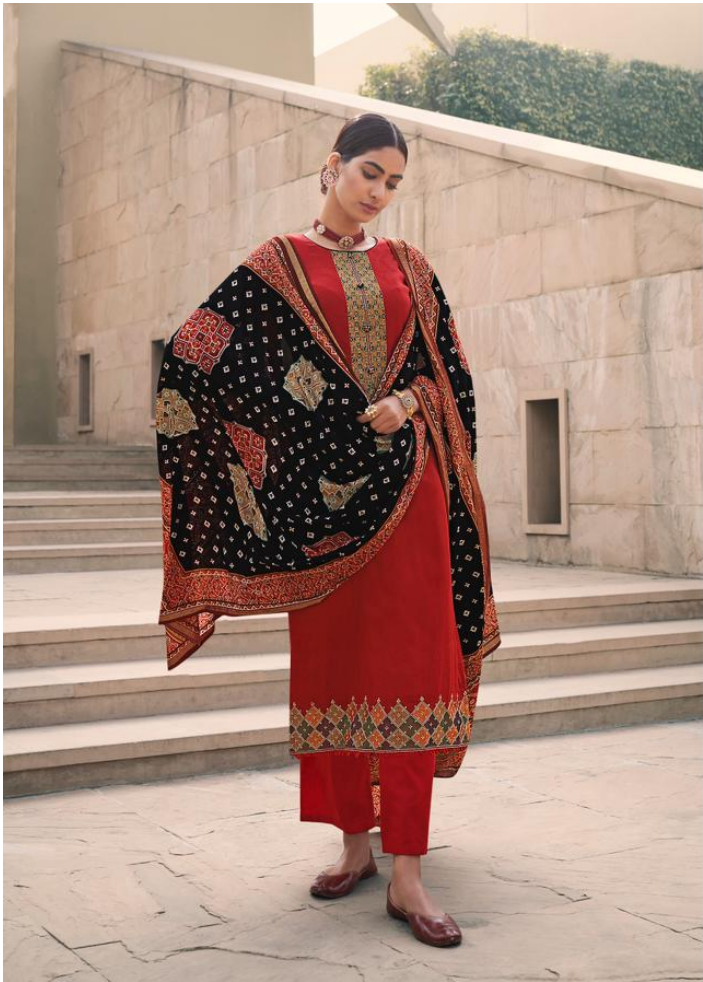

ممتاز آرٹس
MUMTAZ ARTS
Purveyors of Luxury