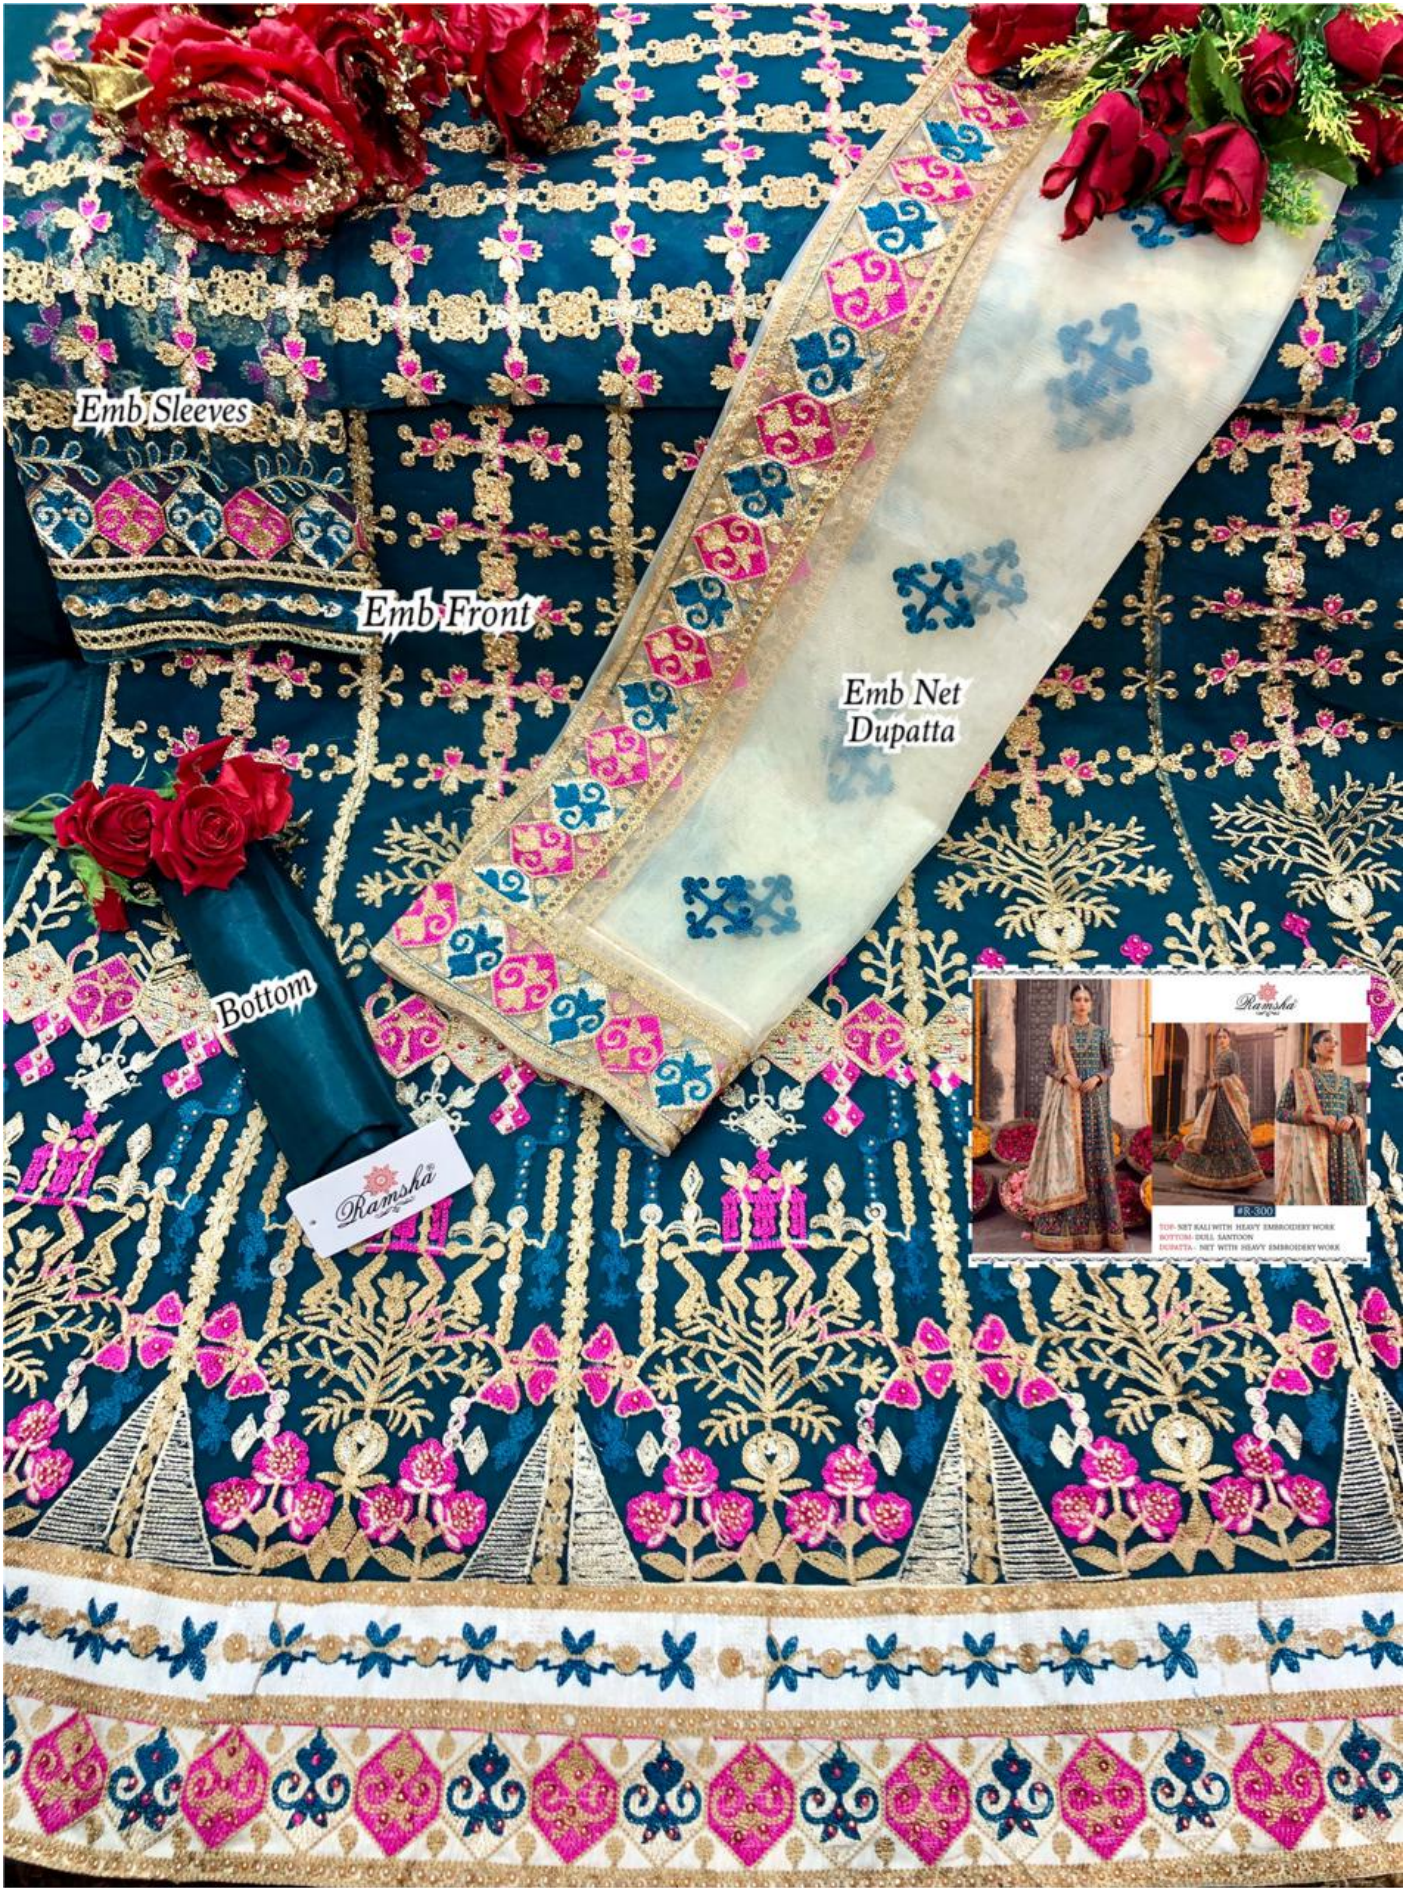

Emb Sleeves

Emb Front

Emb Net Dupatta

Bottom

Ramsha