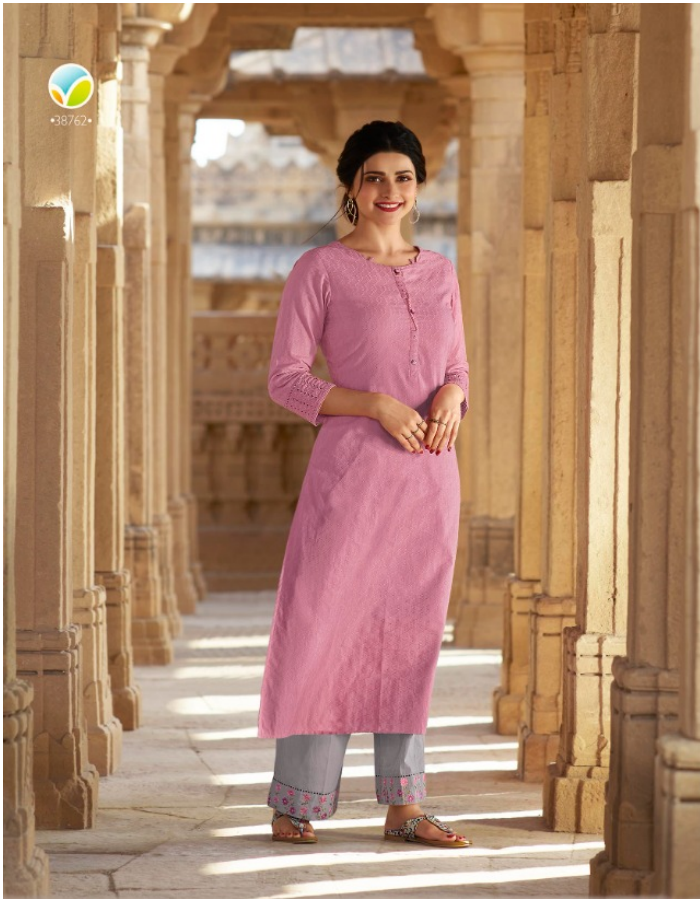

EMBRACE
ELEGANCE