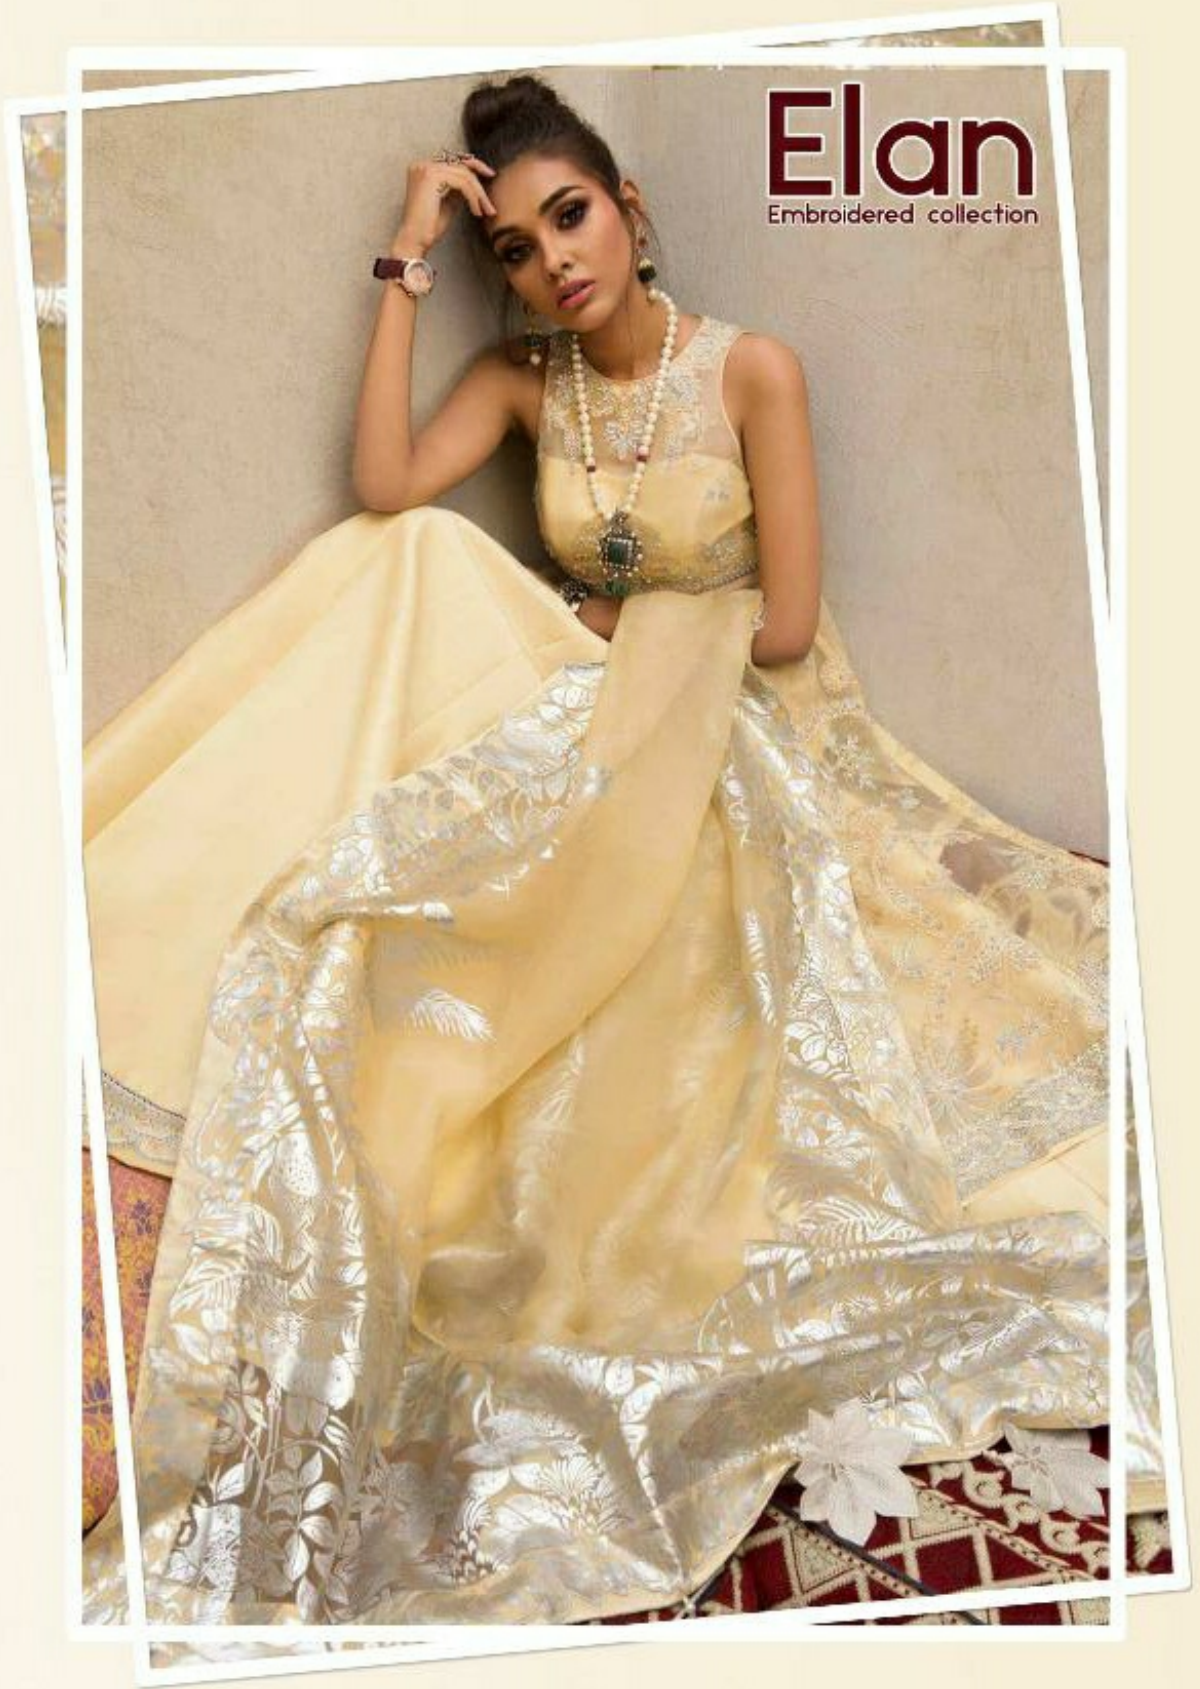

Elan
Embroidered collection

900-804

900-803

900-801

900-802

900-803

900-804

900-805

900-806

DEEPSY
suits

presents our new catlounge

Elan

Embroidered collection

D.No	TOP	BOTTOM	DUPATTA
900-801	Georgette with heavy embroidery	Santoon	Butterfly net with heavy embroidery
900-802	Georgette with heavy embroidery	Santoon	Butterfly net with heavy embroidery
900-803	Georgette with heavy embroidery	Santoon	Soft net With foil box dupatta
900-804	Butterfly net With heavy embroidery	Santoon	Butterfly net with heavy embroidery
900-805	Georgette with heavy embroidery	Santoon	Butterfly net with heavy embroidery
900-806	Georgette with heavy embroidery	Santoon	Butterfly net with heavy embroidery