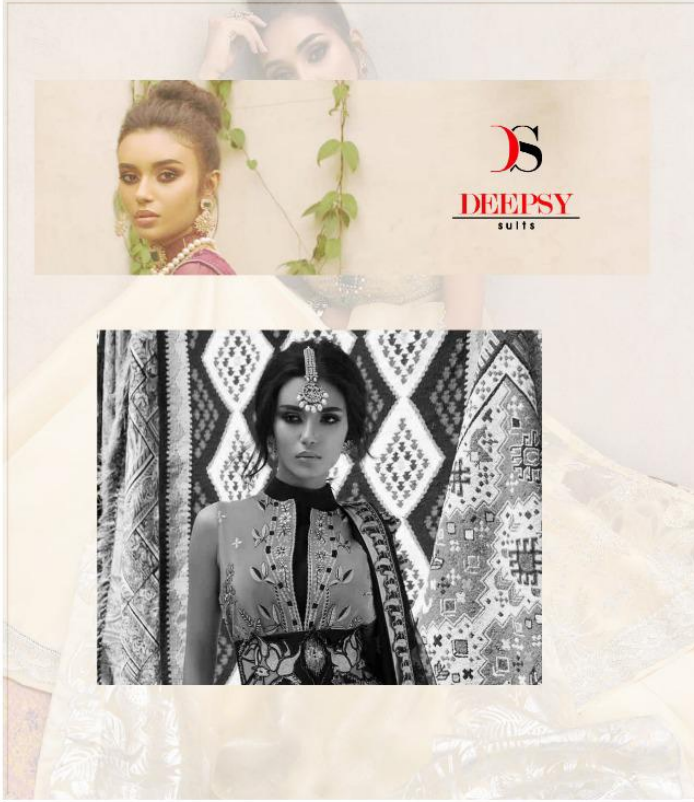

Elan
Embroidered collection

900-804

900-803

900-801

900-802

900-803

900-804

900-805

900-806

DEEPSY
suits

presents our new catlounge

Elan

Embroidered collection

D.No	TOP	BOTTOM	DUPATTA
900-801	Georgette with heavy embroidery	Santoon	Butterfly net with heavy embroidery
900-802	Georgette with heavy embroidery	Santoon	Butterfly net with heavy embroidery
900-803	Georgette with heavy embroidery	Santoon	Soft net With foil box dupatta
900-804	Butterfly net With heavy embroidery	Santoon	Butterfly net with heavy embroidery
900-805	Georgette with heavy embroidery	Santoon	Butterfly net with heavy embroidery
900-806	Georgette with heavy embroidery	Santoon	Butterfly net with heavy embroidery