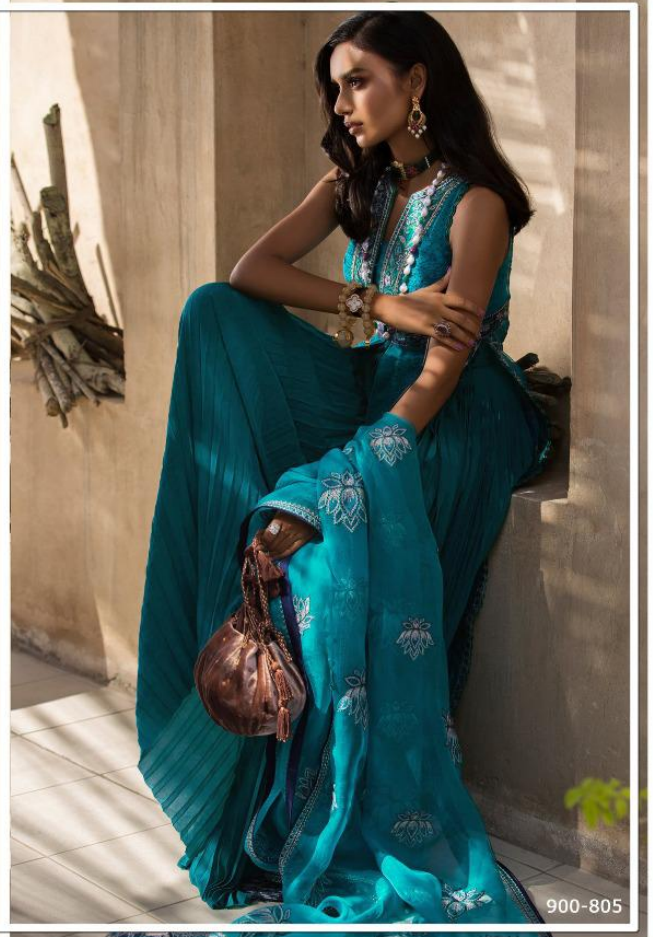

Elan
Embroidered collection

900-804

900-803

900-801

900-802

900-803

900-804

900-805

900-806

DEEPSY
suits

presents our new catlounge

Elan

Embroidered collection

D.No	TOP	BOTTOM	DUPATTA
900-801	Georgette with heavy embroidery	Santoon	Butterfly net with heavy embroidery
900-802	Georgette with heavy embroidery	Santoon	Butterfly net with heavy embroidery
900-803	Georgette with heavy embroidery	Santoon	Soft net With foil box dupatta
900-804	Butterfly net With heavy embroidery	Santoon	Butterfly net with heavy embroidery
900-805	Georgette with heavy embroidery	Santoon	Butterfly net with heavy embroidery
900-806	Georgette with heavy embroidery	Santoon	Butterfly net with heavy embroidery