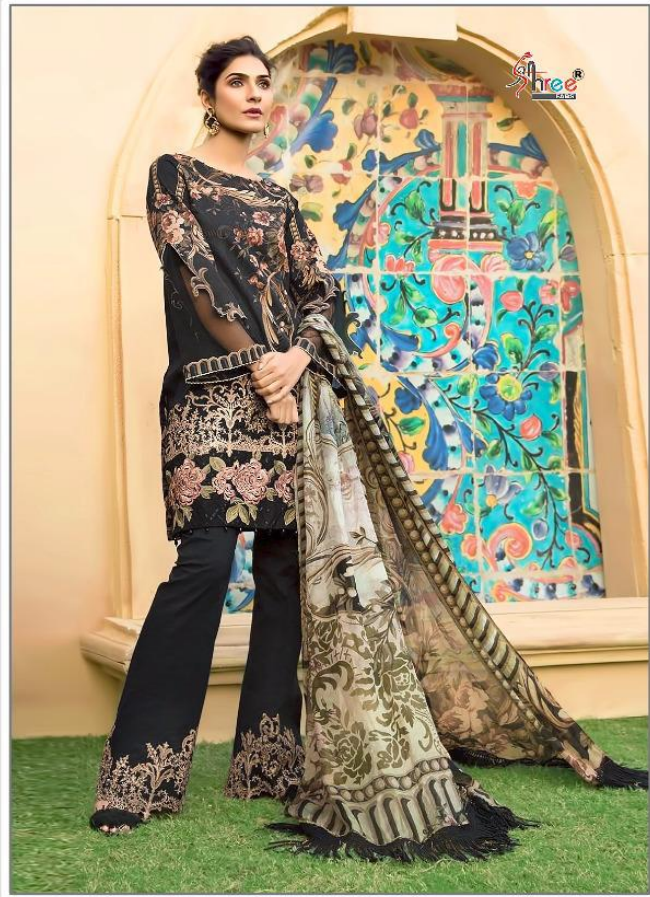

Shree®
KASHMIR

Black Buster

Cotton Dupatta

Back

Front

Sleeves

Bottom

PIC-COLLAGE

BLACK
BUSTER

1349

Shree®
KASHMIR