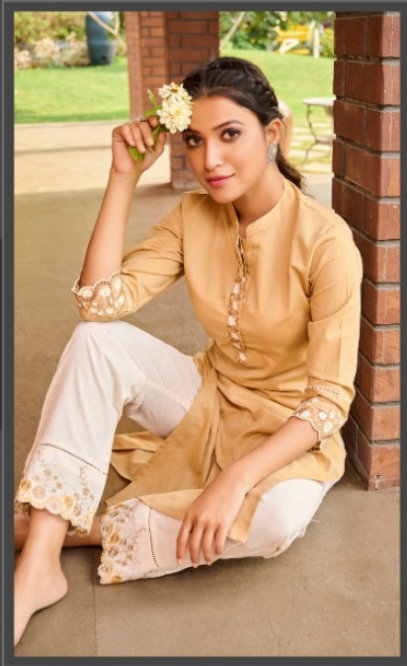

*Moonstruck*

WITH  
**COMBO**  
PANT  
04

100% COTTON  
**100 MILES**

Moonstruck

Moonstruck

100MILES  
PURE COTTON

WITH  
COMBO  
PANT  
01

*Moonstruck*

WITH  
**COMBO**  
PANT  
04

100% COTTON  
**100 MILES**