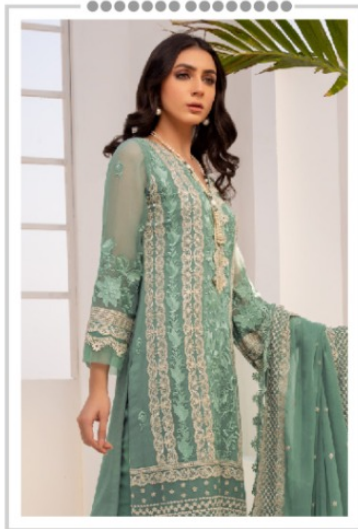

Ramsha®

#R-307

TOP- GEORGET WITH HEAVY EMBROIDERY  
BOTTOM- DULL SANTOON  
DUPATTA - TABBY SILK DIGITAL PRINT

Ramsha®

#R-308

TOP- FOX GEORGET WITH HEAVY EMBROIDERY  
BOTTOM- DULL SANTOON  
DUPATTA - NAZMEEN WITH HEAVY EMBROIDERY

Ramsha®

#R-309

**TOP-** FOX GEORGET WITH HEAVY EMBROIDERY  
**BOTTOM-** DULL SANTOON  
**DUPATTA -** NAZMEEN WITH HEAVY EMBROIDERY

  
*Ramsha*<sup>®</sup>

#R-310

**TOP-** FOX GEORGET WITH HEAVY EMBROIDERY  
**BOTTOM-** DULL SANTOON  
**DUPATTA -** NAZMEEN WITH HEAVY EMBROIDERY