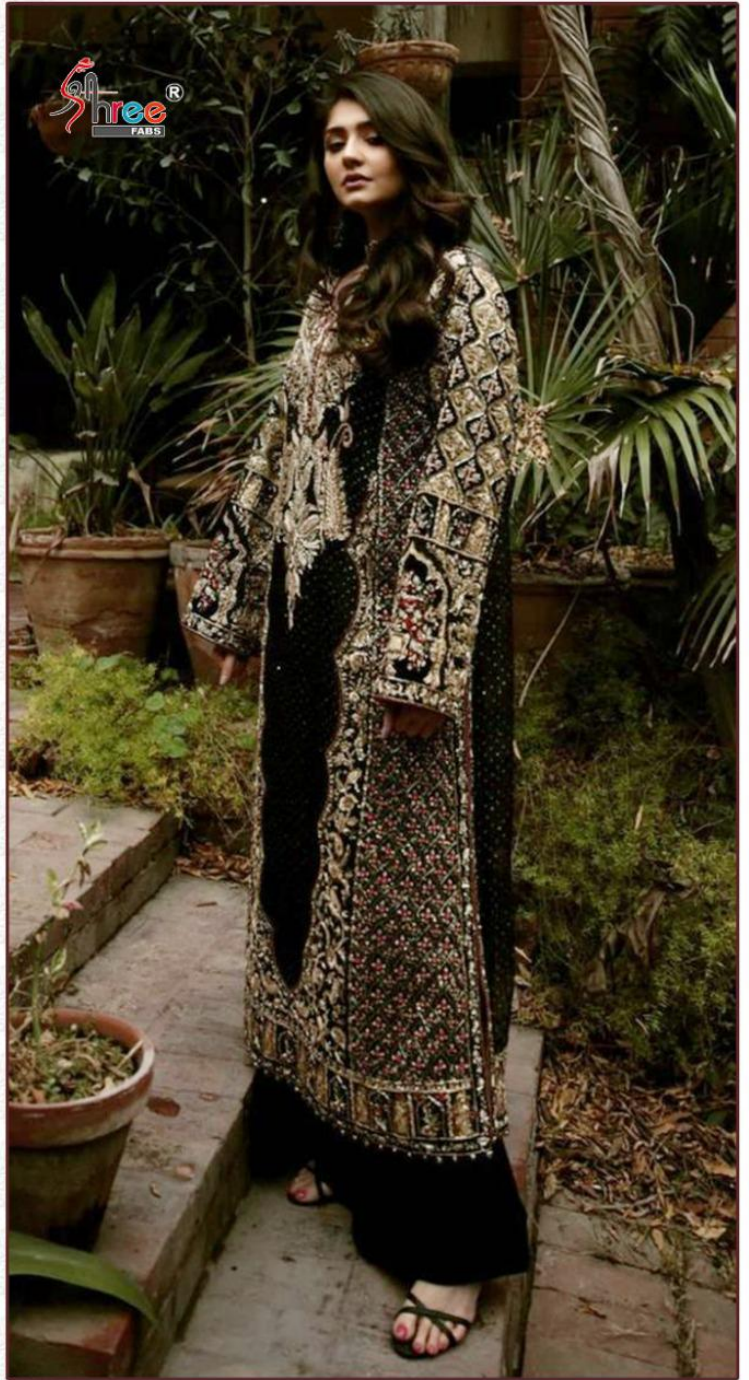

TOP :- FOX GEORGETTE
DUPATTA:- NET
BOTTOM/INNER :- SANTOON

S-246

TOP - FOR GABRIELLA
DRESS - SET
MATERIALS - SATIN

S-246

three FABR

TOP - FOX GORGETTE
DUPATTA - NET
BOTTOMWEAR - SANTOON

S-246