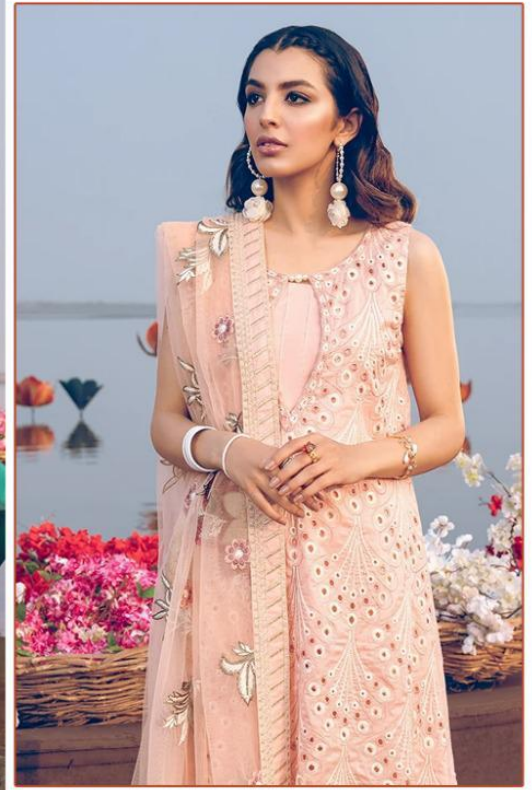

Shree®  
FAB'S

Shree®  
FABRS

TOP:- CAMBRIC COTTON  
DUPATTA:- NET  
BOTTOM :- SEMI LAWN

S-283

Shree<sup>®</sup>  
FAB'S