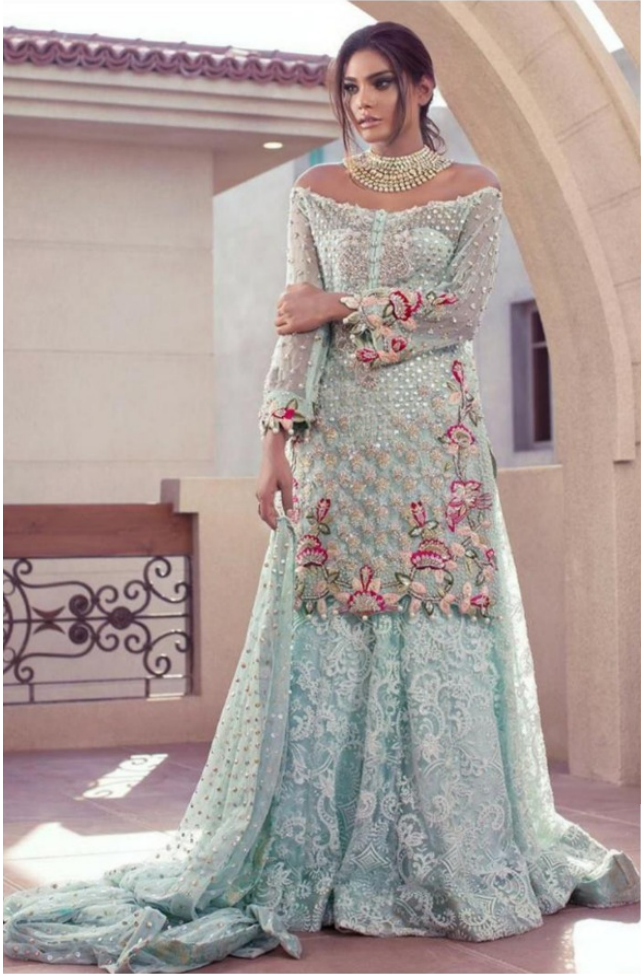

#IMROZIA - G

TOP- BUTTER FLY NET WITH HEAVY EMBROIDERY
BOTTOM- DUL SANTOON WITH NET EMBROIDERY
DUPATTA - NET WITH HANDWORK

#IMROZIA - G

TOP- BUTTER FLY NET WITH HEAVY EMBROIDERY
BOTTOM- DUL SANTOON WITH NET EMBROIDERY
DUPATTA - NET WITH HANDWORK