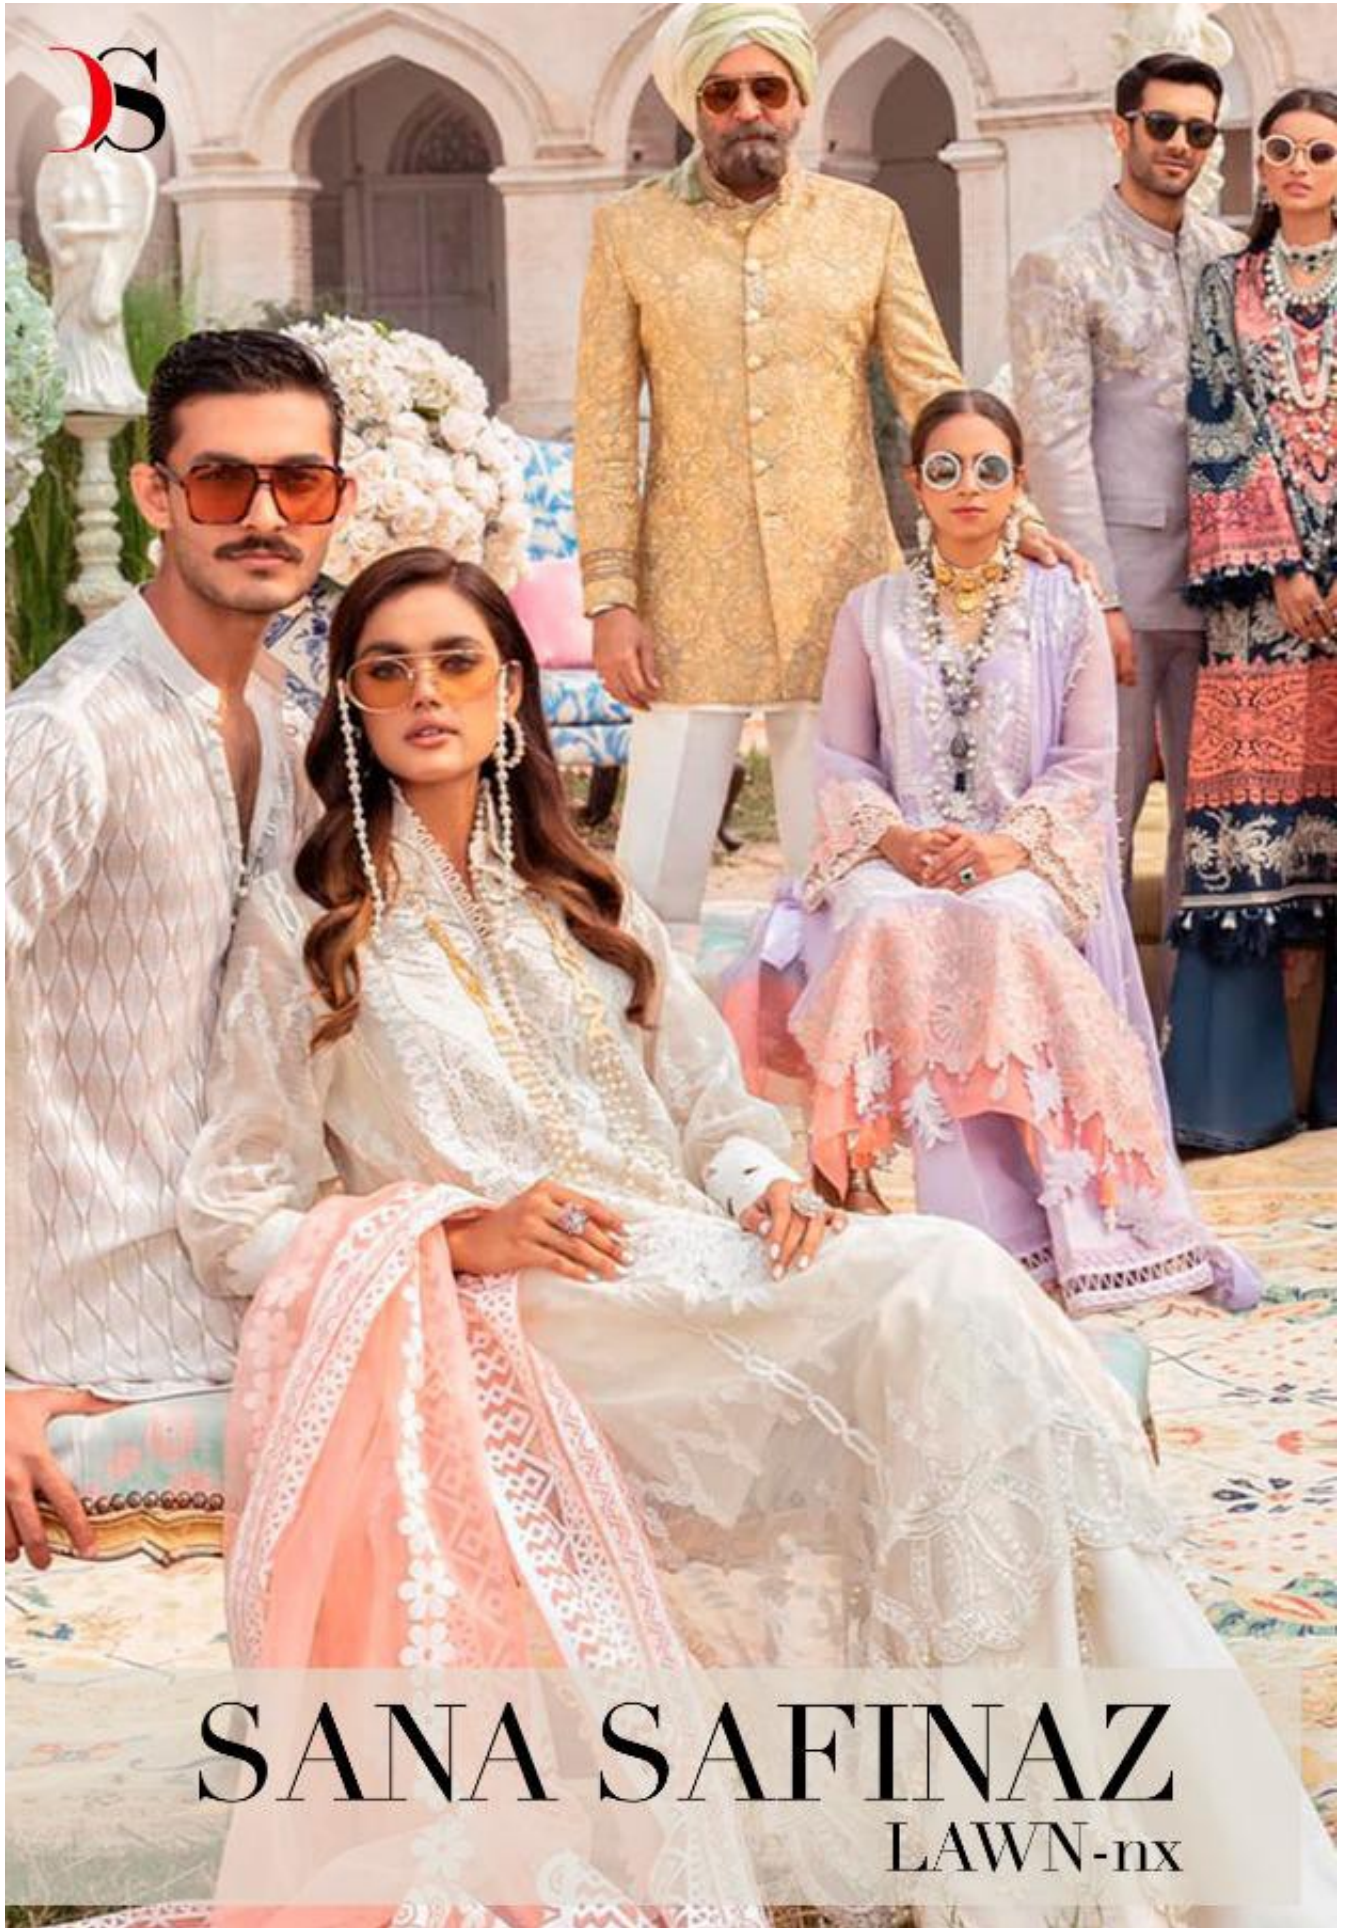

The logo for Sana Safinaz, featuring a stylized red 'S' and black 'S' intertwined.

SANA SAFINAZ
LAWN-11X

The logo for Sana Safinaz, featuring a stylized red 'S' and black 'S' intertwined.

SANA SAFINAZ
LAWN-11X

SANA SAFINAZ
Lawn-nx

Sana Safinaz Lawn-21

DESIGN NO	DESCRIPTION	RATE
962	TOP : PURE COTTON PRINT WITH EMBROIDERY BOTTOM : COTTON DUPATTA : PURE COTTON PRINT	999
963	TOP : PURE COTTON PRINT WITH EMBROIDERY BOTTOM : COTTON DUPATTA : BUTTERFLY NET WITH EMBROIDERY	999
964	TOP : PURE COTTON PRINT WITH EMBROIDERY BOTTOM : COTTON DUPATTA : PURE COTTON PRINT	999
965	TOP : BUTTERFLY NET WITH EMBROIDERY BOTTOM/INNER : COTTON DUPATTA : ORGANZA HAND BLOCK PRINT	999
966	TOP : BUTTERFLY NET WITH EMBROIDERY BOTTOM/INNER : COTTON DUPATTA : ORGANZA HAND BLOCK PRINT	999
967	TOP : PURE COTTON WITH EMBROIDERY BOTTOM : COTTON DUPATTA : BUTTERFLY NET WITH EMBROIDERY	999