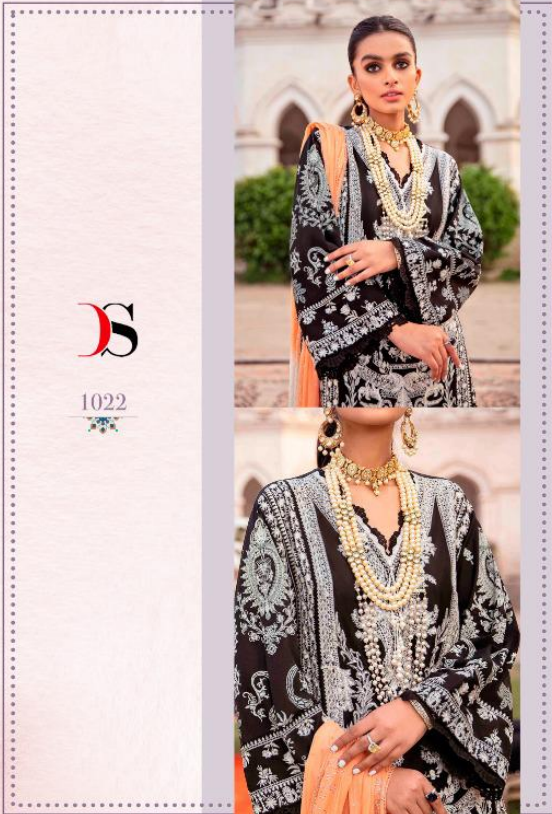

SANA SAFINAZ

LAWN - 3

DESTINED
to
DREAM

Imprinted with love and embroidered with promise

DS

1021

DS

1023

1028

S

1028

SANA SAFINAZ

LAWN - 3

DESIGN NO	DESCRIPTION	RATE
951	TOP : PURE COTTON PRINT WITH EMBROIDERY BOTTOM : COTTON DUPATTA : COTTON MAL MAL PRINT	999
952	TOP : PURE COTTON PRINT WITH EMBROIDERY BOTTOM : COTTON DUPATTA : NAZMIN CHIFFON WITH HEAVY MUKESH WORK	999
953	TOP : PURE COTTON PRINT WITH EMBROIDERY BOTTOM : COTTON PRINT DUPATTA : BUTTERLY NET WITH EMBROIDERY	999
954	TOP : PURE COTTON PRINT WITH EMBROIDERY BOTTOM : COTTON PRINT DUPATTA : BUTTERLY NET WITH EMBROIDERY	999
955	TOP : PURE COTTON PRINT WITH EMBROIDERY BOTTOM : COTTON DUPATTA : NAZMIN CHIFFON WITH HEAVY MUKESH WORK	999
956	TOP : PURE COTTON PRINT WITH EMBROIDERY BOTTOM : COTTON DUPATTA : NAZMIN CHIFFON WITH HEAVY MUKESH WORK	999
957	TOP : PURE COTTON PRINT WITH EMBROIDERY BOTTOM : COTTON DUPATTA : NAZMIN CHIFFON WITH HEAVY MUKESH WORK	999
958	TOP : PURE COTTON PRINT WITH EMBROIDERY BOTTOM : COTTON DUPATTA : COTTON MAL MAL PRINT	999